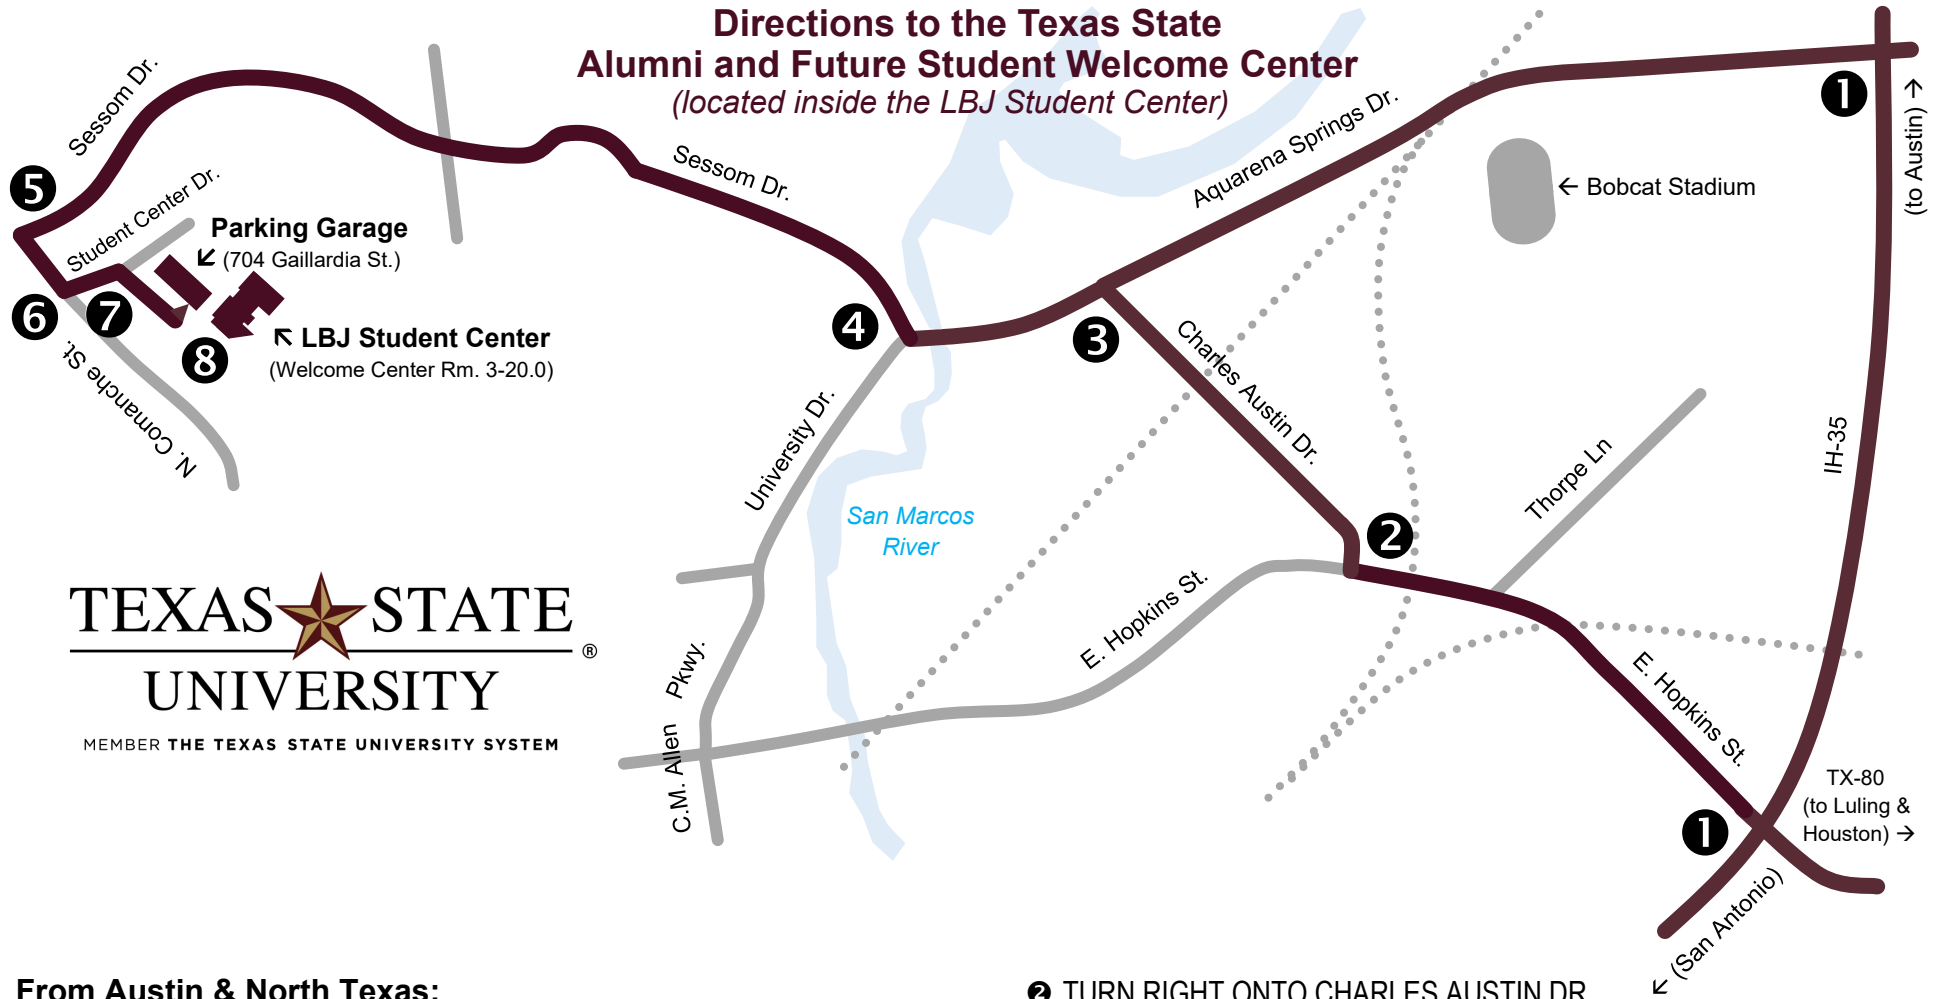

Directions to the Texas State Alumni and Future Student Welcome Center (located inside the LBJ Student Center)

From Austin & North Texas:

- 1 TAKE IH-35 SOUTH TO SAN MARCOS AND TAKE EXIT 206, THEN TURN RIGHT ONTO AQUARENA SPRINGS DR. **SKIP TO STEP 4.**

From San Antonio & South Texas:

- 1 TAKE IH-35 NORTH TO SAN MARCOS AND TAKE EXIT 205, THEN TURN LEFT ONTO TX-80/E. HOPKINS ST.

From Houston & East Texas:

- 1 TAKE IH-10 TO LULING AND THEN TX-80 TO SAN MARCOS. AT IH-35, PROCEED STRAIGHT, AS TX-80 BECOMES E. HOPKINS ST.

- 2 TURN RIGHT ONTO CHARLES AUSTIN DR.
- 3 TURN LEFT ONTO AQUARENA SPRINGS DR.
- 4 AT THE SAN MARCOS RIVER, TURN RIGHT ONTO SESSOM DR.
- 5 AT THIRD TRAFFIC LIGHT, TURN LEFT ONTO COMANCHE ST.
- 6 TAKE THE FIRST LEFT ONTO STUDENT CENTER DR.
- 7 TAKE THE FIRST RIGHT ONTO GAILLARDIA ST. THE LBJ PARKING GARAGE WILL BE ON YOUR LEFT.
- 8 THE WELCOME CENTER IS LOCATED JUST INSIDE THE ENTRANCE TO THE LBJ STUDENT CENTER ON THE RIGHT.