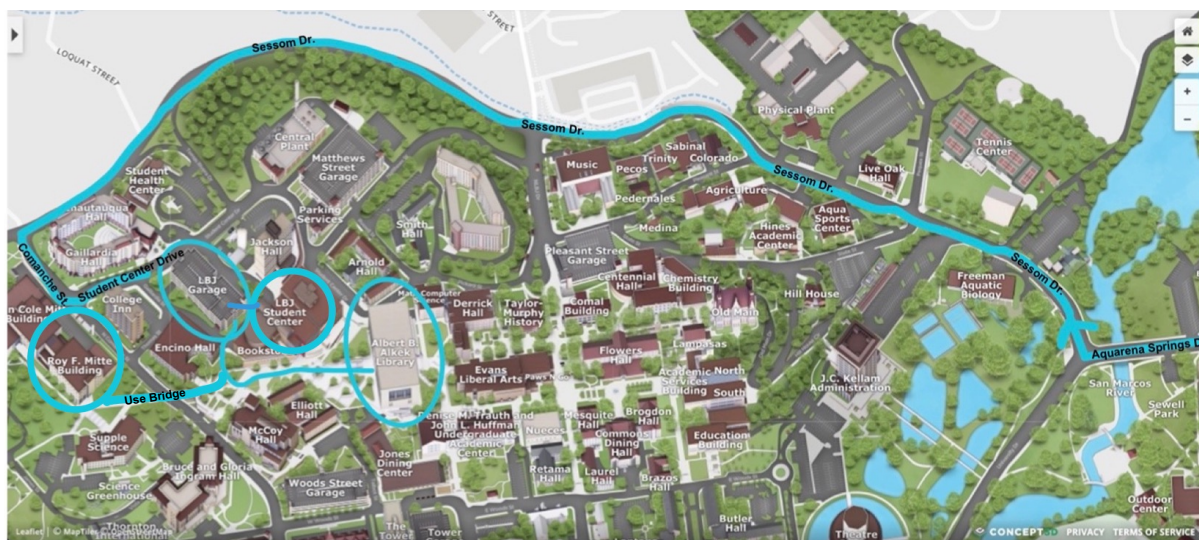

## Driving Directions to Texas State University LBJ Student Center Parking Garage 704 Gaillardia St., San Marcos, TX 78666

### From IH 35 in San Marcos Texas:

- Take exit 206-Aquarena Springs Drive/Loop 82
  - if exiting IH 35 from the south / San Antonio, turn left onto Aquarena Springs Drive
  - if exiting IH 35 from the north / Austin, turn right onto Aquarena Springs Drive
- Proceed on Aquarena Springs Drive ~1.5 miles to Sessom Drive
  - you will cross over the overpass
  - pass Bobcat Stadium
  - and cross over the San Marcos River
  - Sessom Drive is located immediately past the San Marcos River
- Turn Right onto Sessom Drive and proceed ~1 mile (up the hill) to Comanche Street
- Turn left onto Comanche Street and go one block to Student Center Drive
- Turn left onto Student Center Drive and go one block to Gaillardia Street
- Turn right onto Gaillardia Street and take the second entrance into the LBJ Parking Garage

Please draw a ticket at the LBJ garage and exchange it for a validated ticket during the meeting.

- Meetings on Thursday and Friday will take place in the LBS Student Center Grand Ballroom
- Meetings on Saturday will take place at Roy F. Mitte (RFM) building. Use the bridge (see map) to cross over Comanche St.