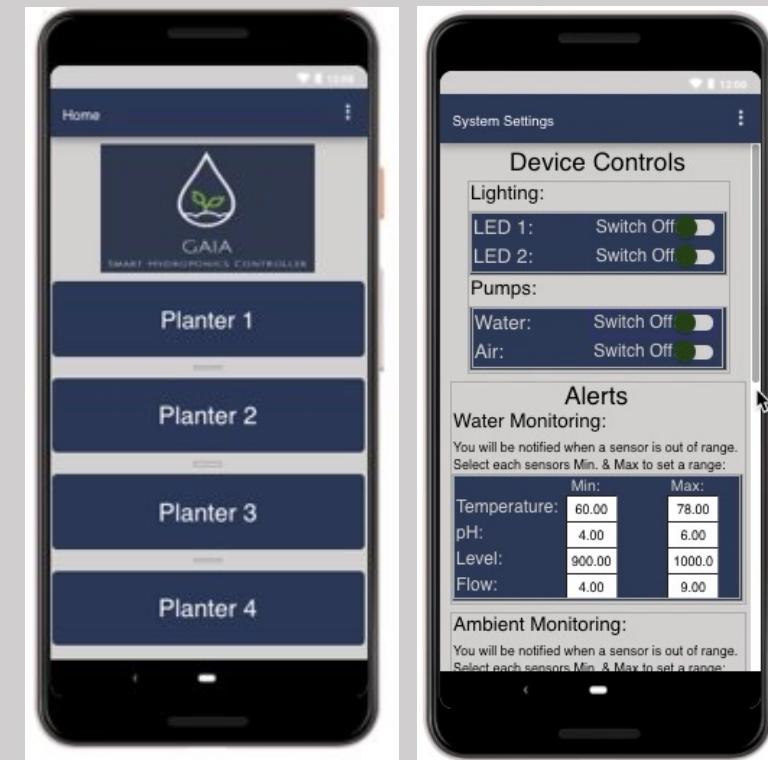

2.09 GAIA Smart Garden Controller

Patrick Schneider, Jordan Bonn, Brandon Sanders

Team members (Patrick, Jordan, Brandon)

- Automates growing cycle
 - Minimize water usage
 - Maximize yield
- Customizable
 - Day/Night schedules
 - System alarms
- Monitors current system data
 - Locally via Touch Screen
 - Remotely via Mobile App

Touch Screen User Interface

GAIA system block diagram

Mobile App Interface