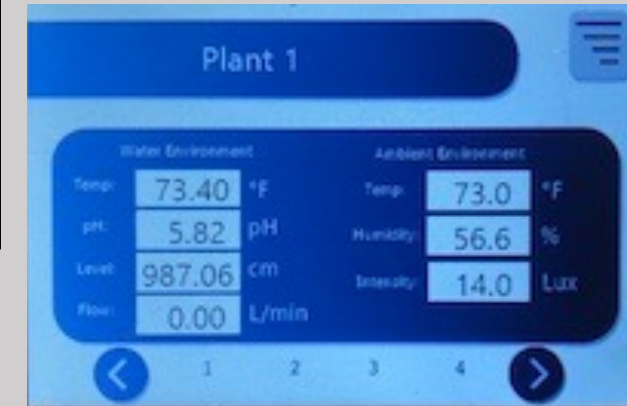

2.09 GAIA Smart Garden Controller

Patrick Schneider, Jordan Bonn, Brandon Sanders

Team members (Patrick, Jordan, Brandon)

- Automates growing cycle
 - Minimize water usage
 - Maximize yield
- Customizable
 - Day/Night schedules
 - System alarms
- Monitors current system data
 - Locally via Touch Screen
 - Remotely via Mobile App