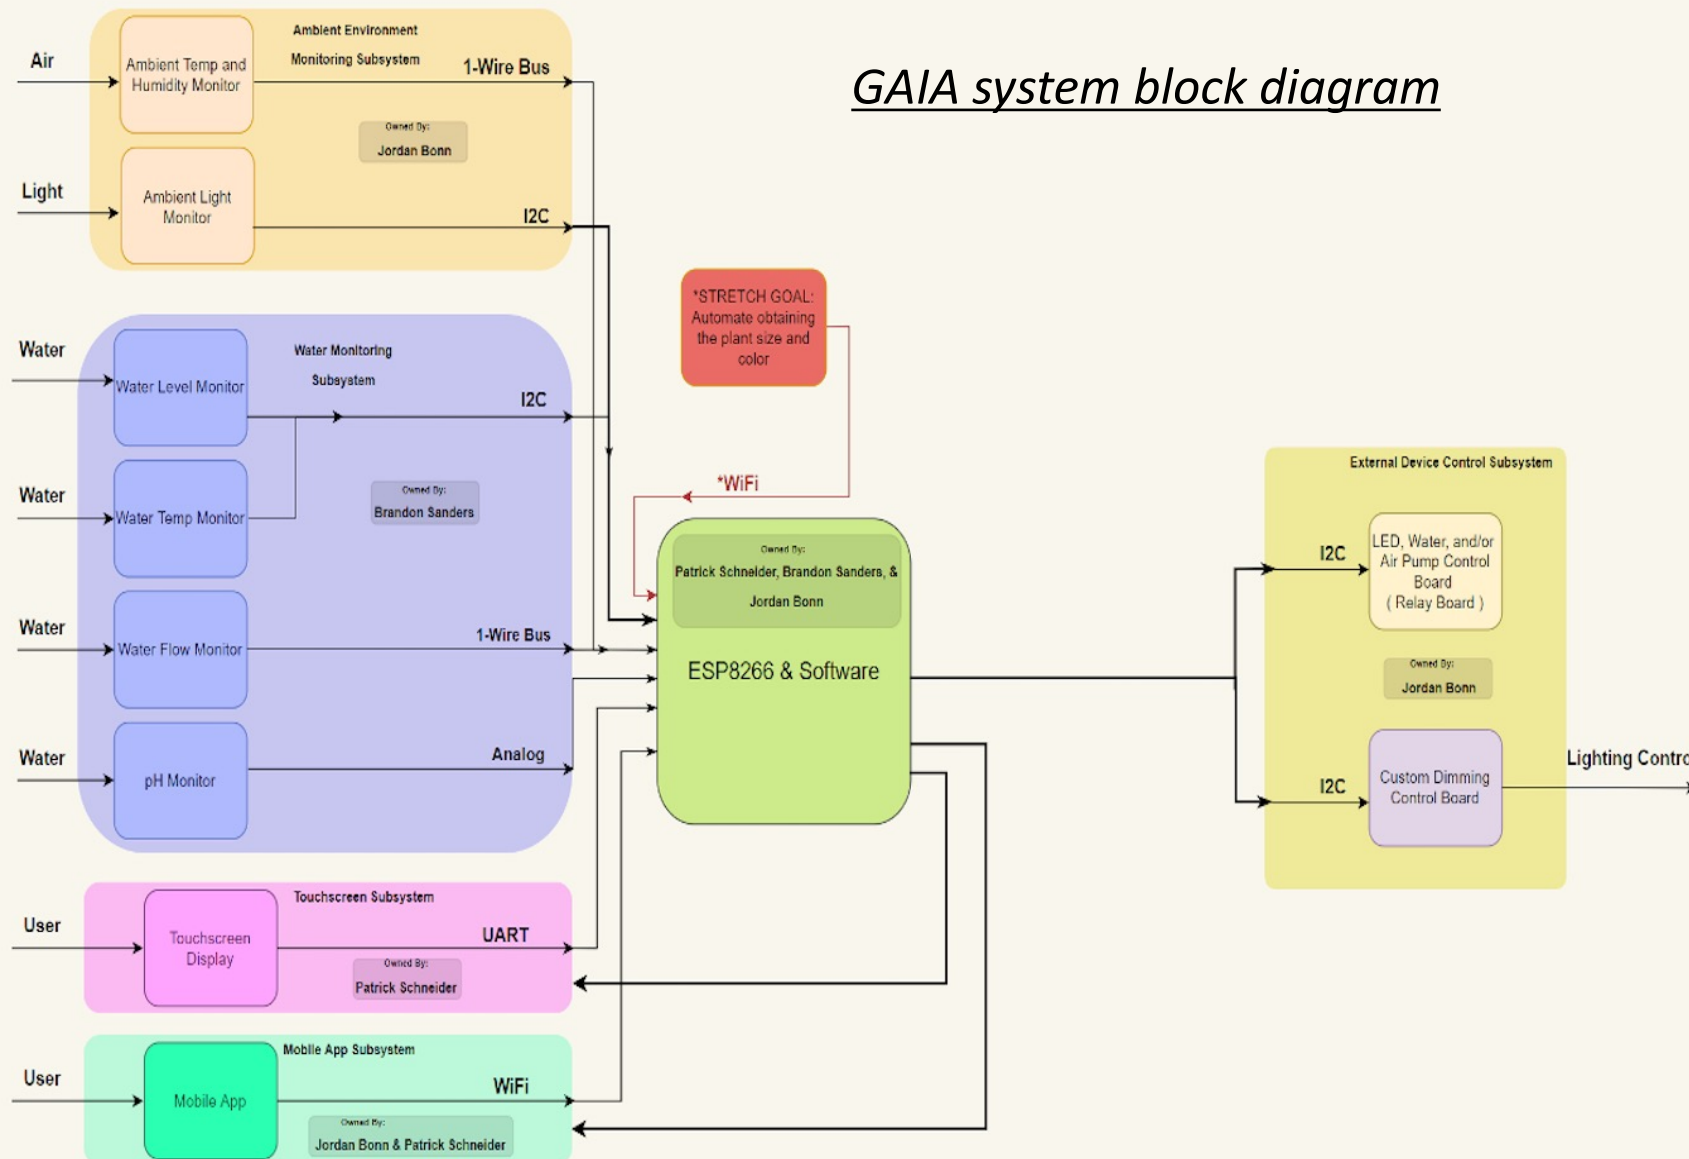

2.09 GAIA Smart Garden Controller

Patrick Schneider, Jordan Bonn, Brandon Sanders

Team members (Patrick, Jordan, Brandon)

- Automates growing cycle
 - Minimize water usage
 - Maximize yield
- Customizable
 - Day/Night schedules
 - System alarms
- Monitors current system data
 - Locally via Touch Screen
 - Remotely via Mobile App

Touch Screen User Interface

GAIA system block diagram

Mobile App Interface