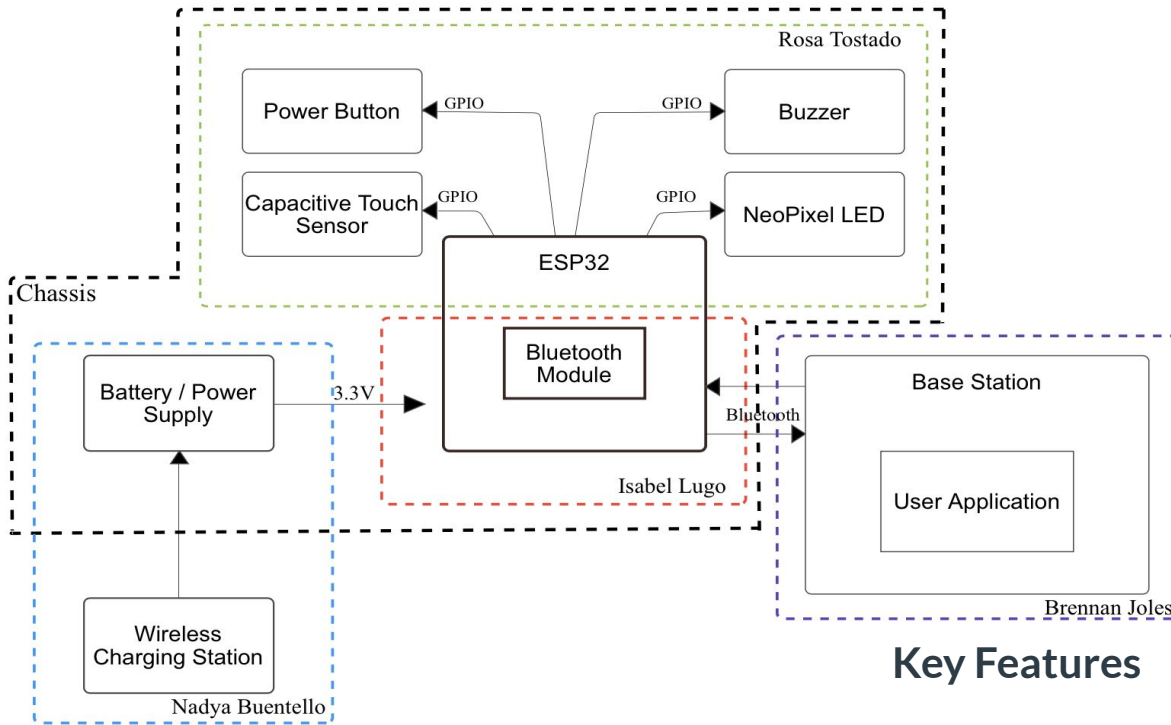

E1.10 B.R.I.N. SMART BRACELET

Nadya Buentello | Rosa Tostado | Isabel Lugo | Brennan Joles