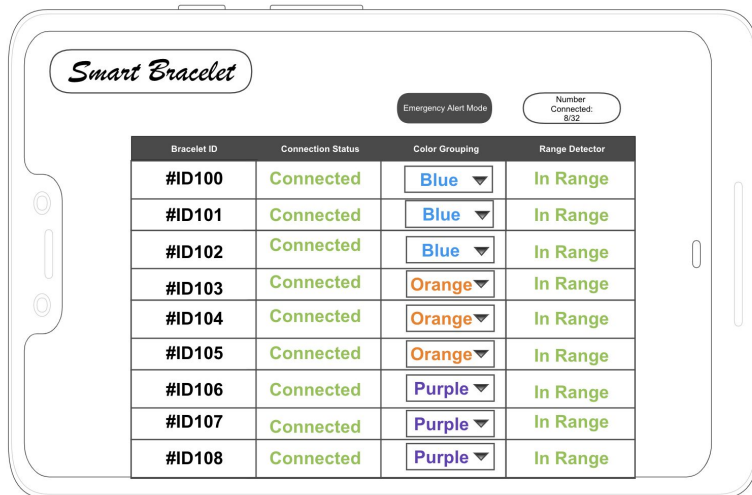

## Key Features

- LED must have 6 configurable colors
- Determine if bracelet is within 15 meters of tablet
- Alert both user application and bracelet if it is removed or leaves 15 meter range