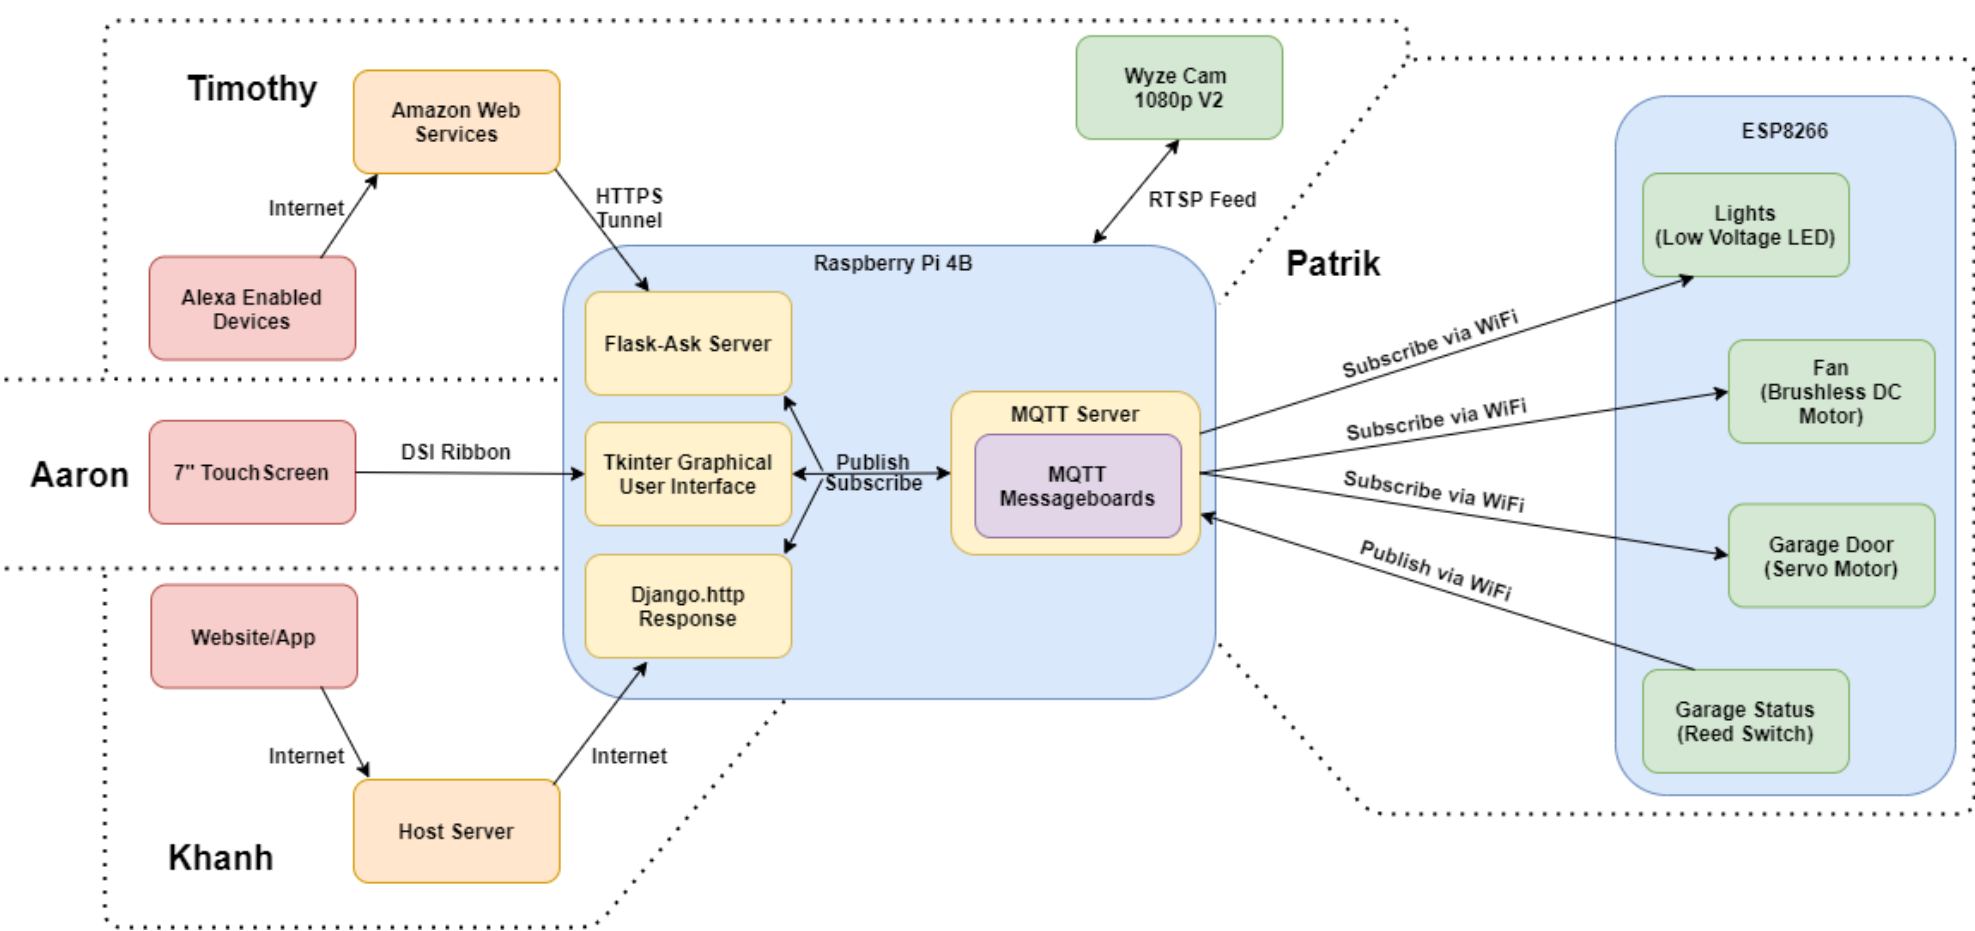

# PKAT Automation

Home Automation 2.12  
 Timothy Pierce(PM),  
 Aaron Loe, Patrik Morrison, Khanh Vo

## Features:

- Integrates Alexa with devices
- Controls Lights, Fans, and Garage
- Touchscreen User Interface
- Monitors Commute times
- Real-time Streaming Video Feed
- Customizable and Expandable
- Accessible Remotely Via Web
- Secured with User Created Pin