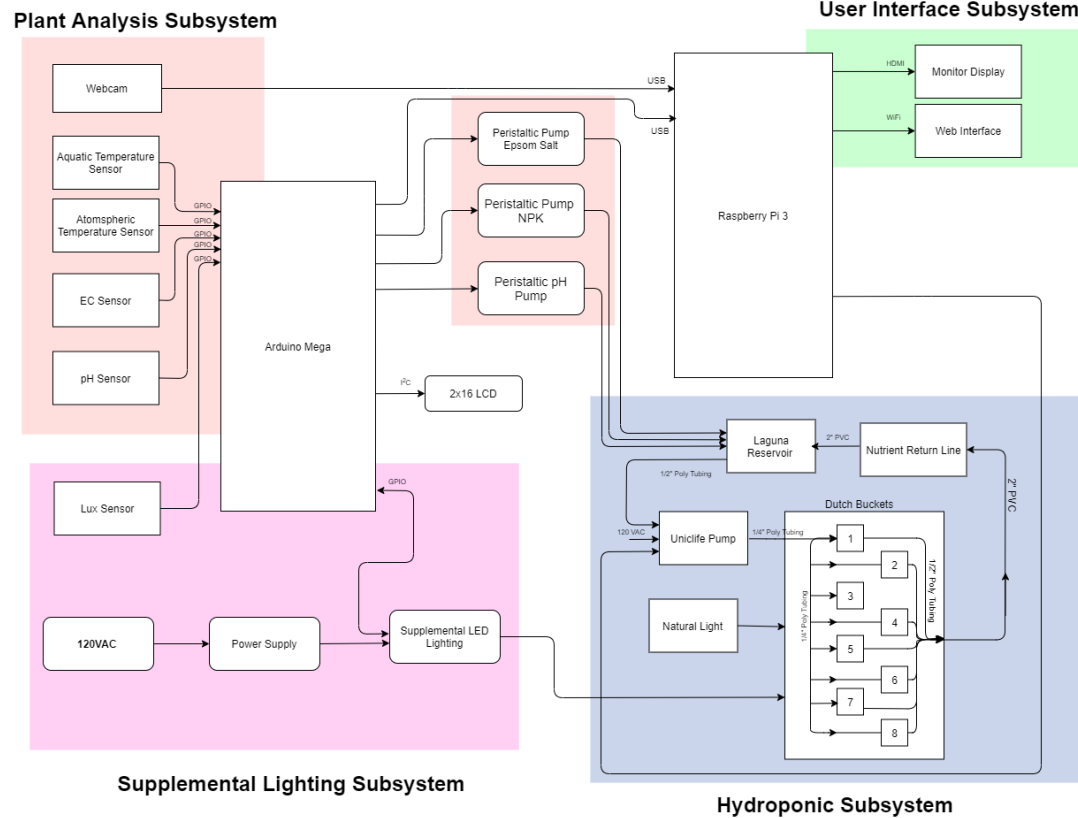

2.10 The HydroGrow

Patrick Hernandez Kyle Pennington Anthony Meza

Block Diagram

Hydroponic Bato Bucket System

- Increased Reliability

Supplemental Lighting System

- Maintains Consistent Lighting

Sensor System

- EC, pH, Temperature

Peristaltic Pumps

- Maintains Consistent Nutrient Solution

Local User Interface

- Displays System Data