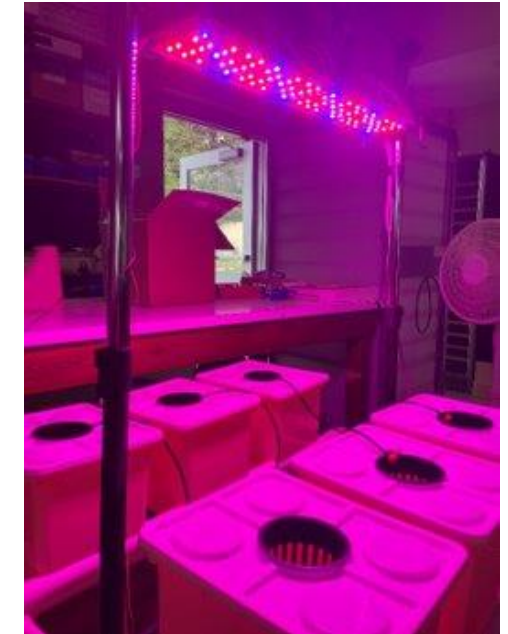

2.10 The HydroGrow

Patrick Hernandez Kyle Pennington Anthony Meza

Block Diagram

Hydroponic Bato Bucket System

- Increased Reliability

Supplemental Lighting System

- Maintains Consistent Lighting

Sensor System