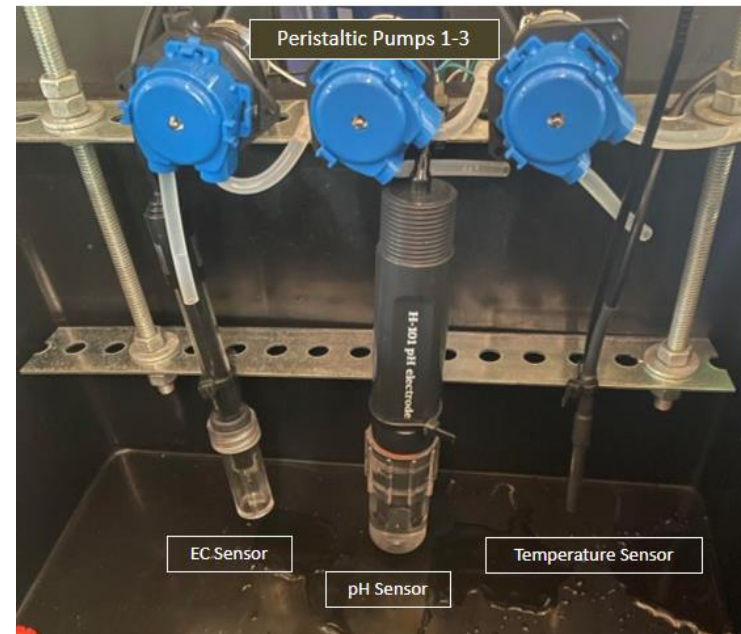

2.10 The HydroGrow

Patrick Hernandez Kyle Pennington Anthony Meza

Block Diagram

Hydroponic Bato Bucket System

- Increased Reliability

Supplemental Lighting System

- Maintains Consistent Lighting

Sensor System

- EC, pH, Temperature

Peristaltic Pumps

- Maintains Consistent Nutrient Solution

Local User Interface

- Displays System Data