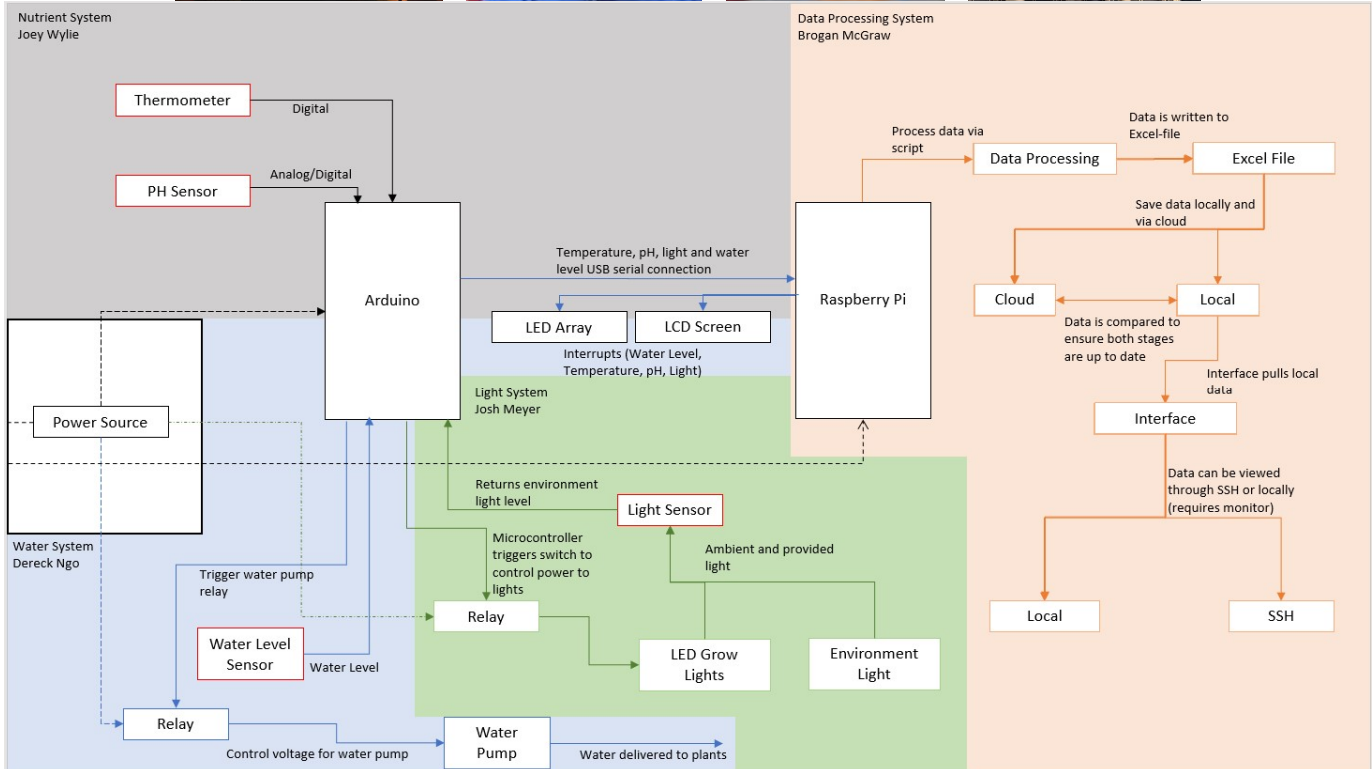

Team 2.08 Smart Leaf

Josh Meyer | Brogan McGraw | Dereck Ngo | Joseph Wylie |

Smart Leaf combines technology and gardening to create a new method for growing food. Our system can detect and alert the gardener to any unwanted growing conditions that the plant may be in. The system will also store this data for the user to analyze and determine trends in the environment. It does all of this while fitting into a ergonomic water-resistant case affixed with RGB lights that indicate the status of the system.