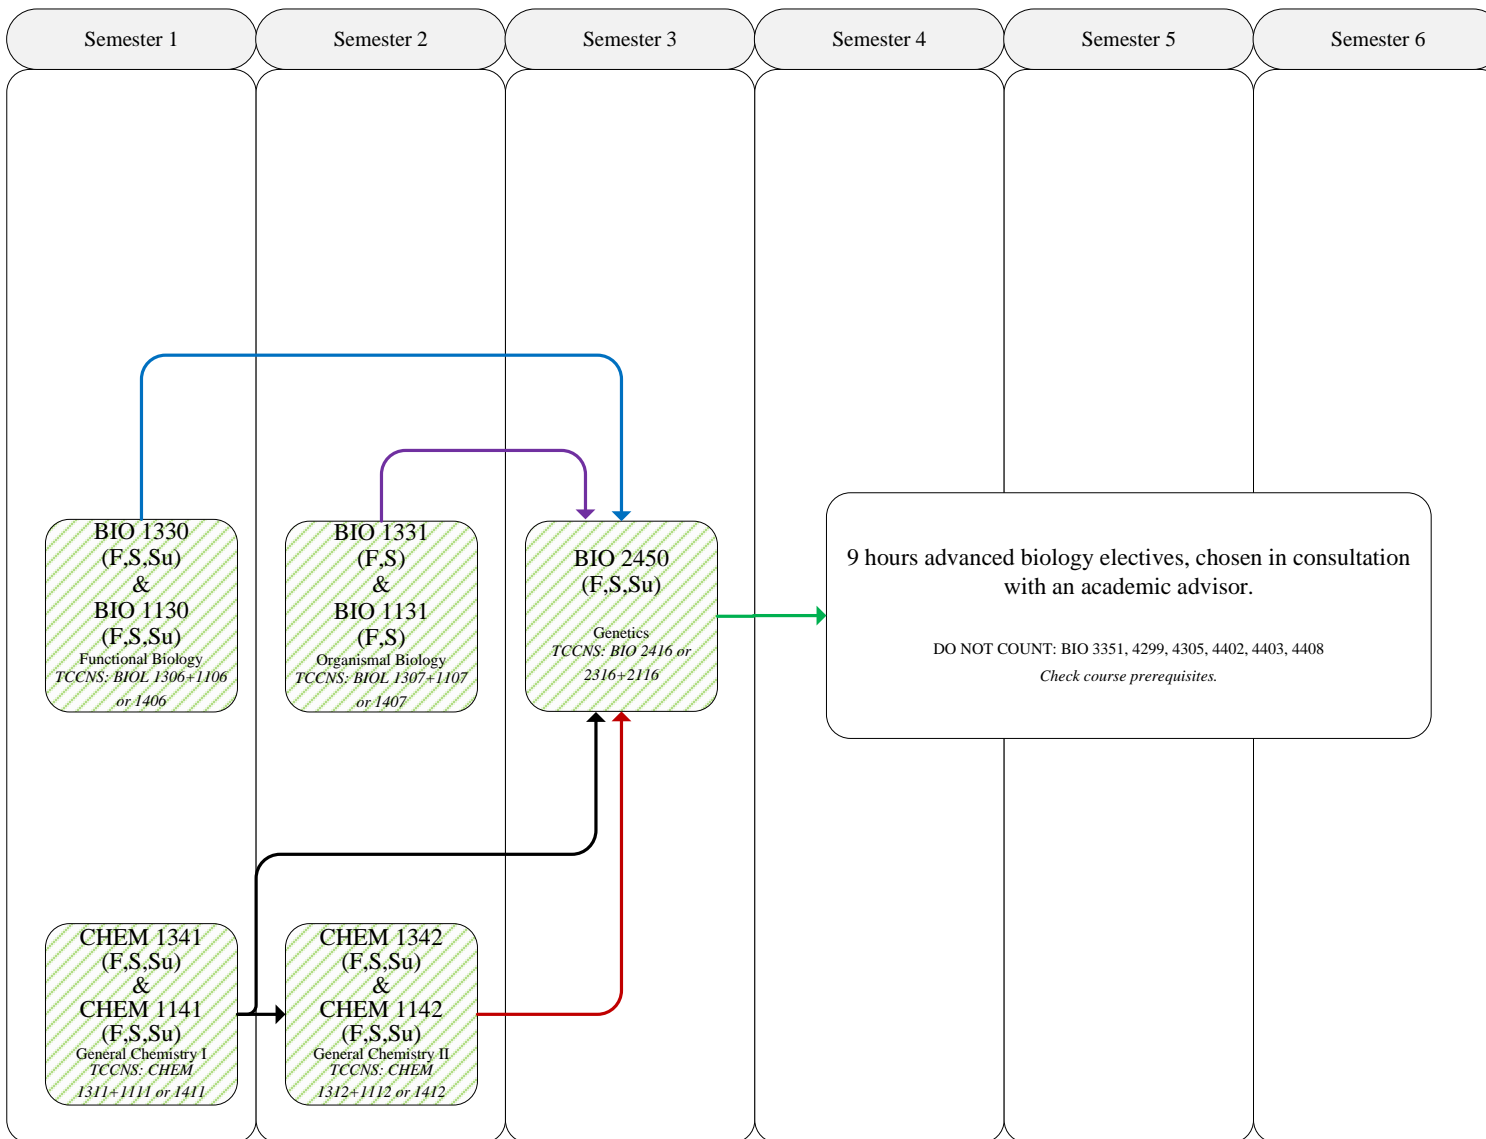

BS- Biology minor (BIO)

2022 Catalog year: College of Science and Engineering

NOTE: This is not an official degree audit and it is subject to change. This chart is intended to be used by students who start out at Texas State. Please contact the College of Science and Engineering Undergraduate Advising Center for advising.

KEY:
Arrows indicate prerequisites.
Arrows with dotted lines indicate co-requisites.
Arrows with dash lines are recommended prerequisites.
Courses taught specific semesters are indicated with the following codes:
F-Fall
Su-Summer Session I or II
S-Spring

BIO WI courses: BIO 3200, 3308, 3442, 3460, 4126, 4166, 4326, 4376, 4416, 4420, 4423, 4431, 4432, 4441, 4446, 4447, 4448, 4454, 4464, 4470, 4472