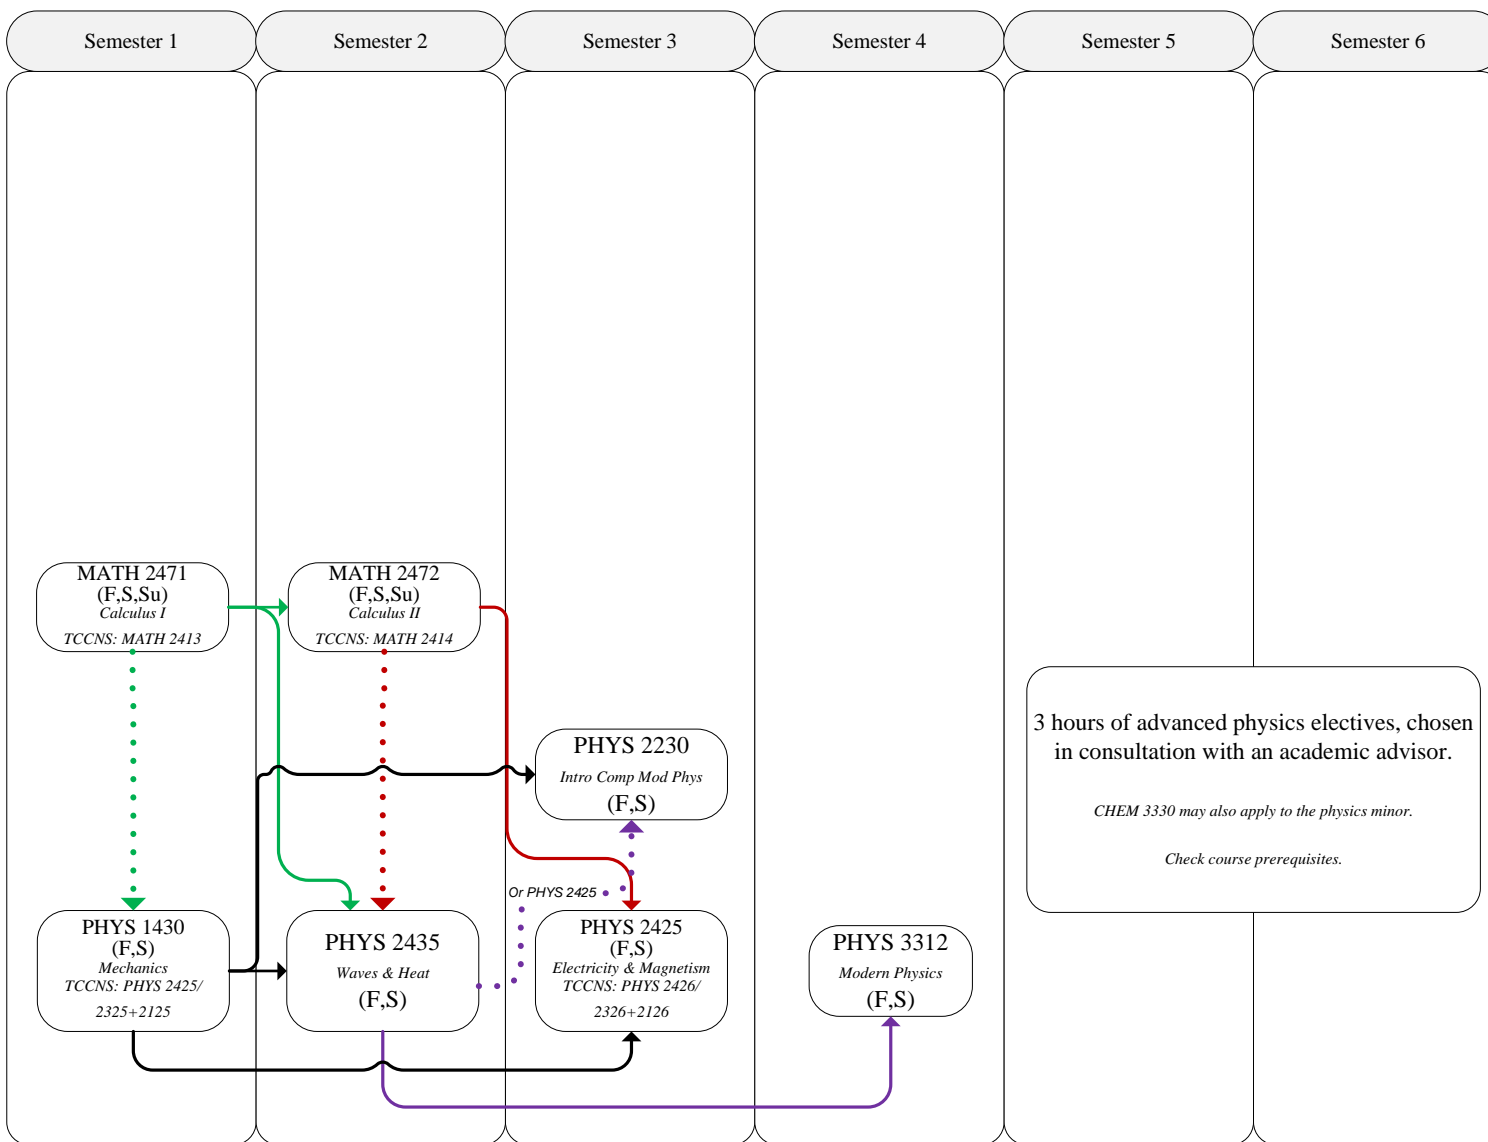

# BS- Physics minor (PHYS)

2023 Catalog year: College of Science and Engineering

**NOTE:** This is not an official degree audit and it is subject to change. This chart is intended to be used by students who start out at Texas State. Please contact the College of Science and Engineering Undergraduate Advising Center for advising.

**KEY:**  
 Arrows indicate prerequisites.  
 Arrows with dotted lines indicate co-requisites.  
 Arrows with dash lines are recommended prerequisites.  
 Courses taught specific semesters are indicated with the following codes:  
 F-Fall                      Su-Summer Session I or II  
 S-Spring  
 PHYS WI courses: PHYS 3210, 3411, 3416, 3417, 4360