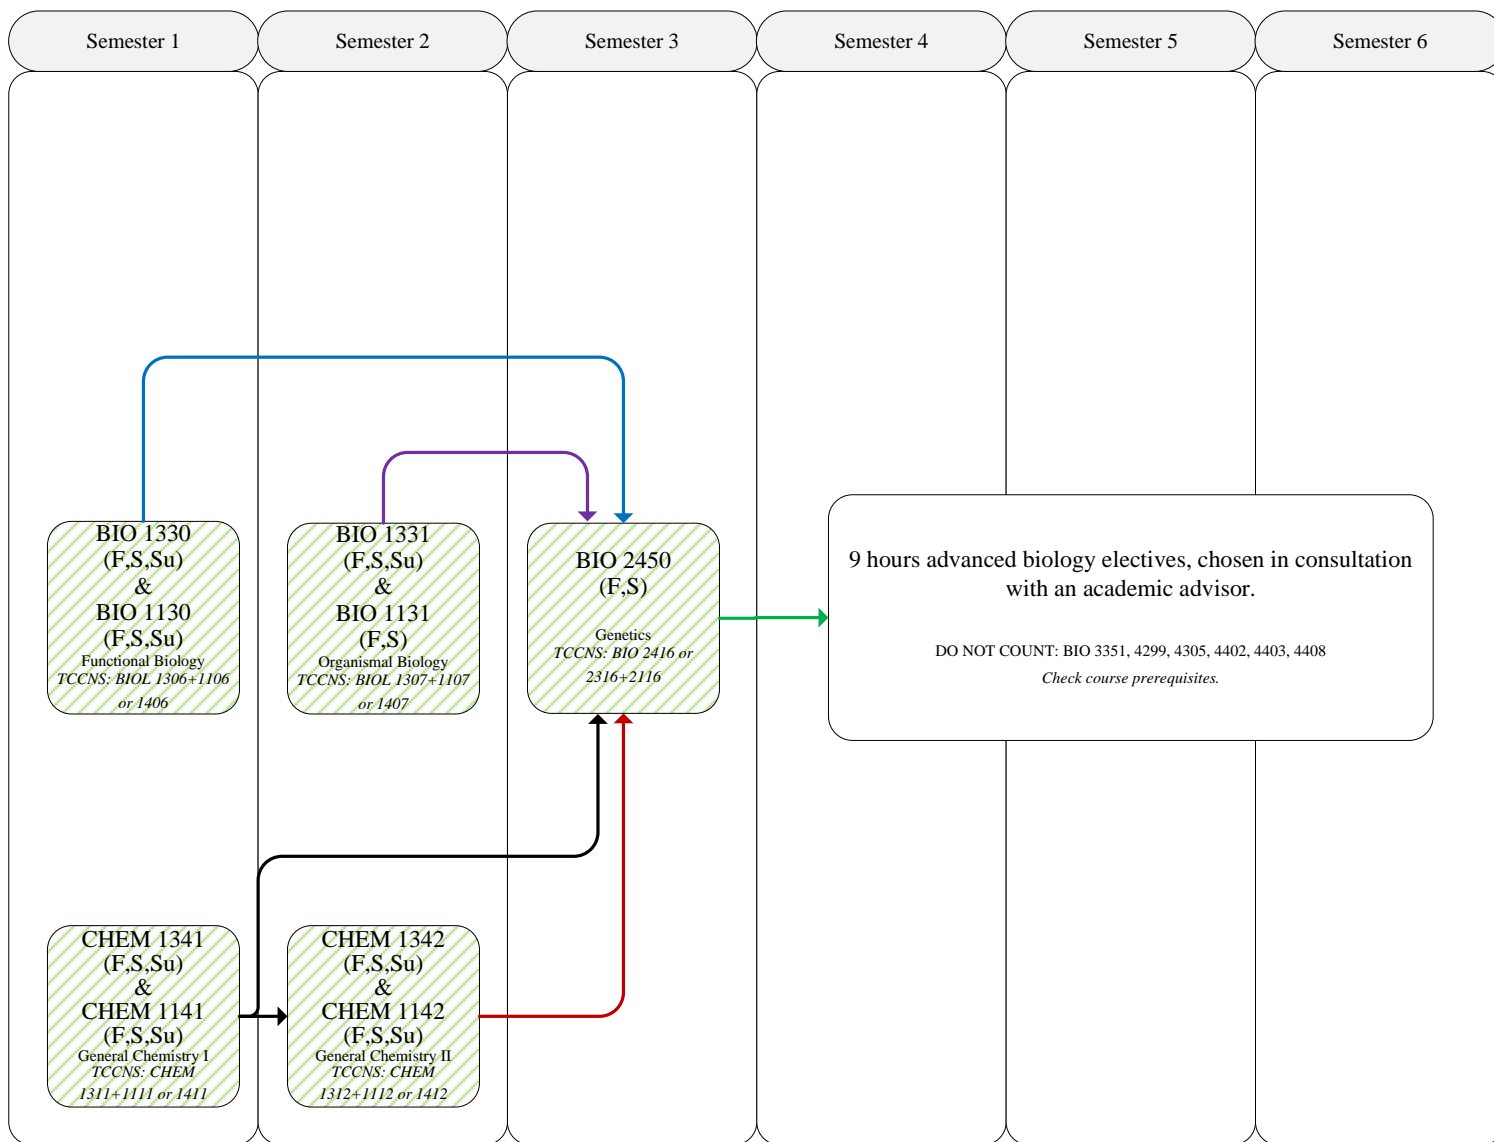

# BS- Biology minor (BIO)

2023 Catalog year: College of Science and Engineering

**NOTE:** This is not an official degree audit and it is subject to change. This chart is intended to be used by students who start out at Texas State. Please contact the College of Science and Engineering Undergraduate Advising Center for advising.

**KEY:**  
 Arrows indicate prerequisites.  
 Arrows with dotted lines indicate co-requisites.  
 Arrows with dash lines are recommended prerequisites.  
 Courses taught specific semesters are indicated with the following codes:  
 F-Fall  
 S-Summer Session I or II  
 Su-Spring  
 BIO WI courses: BIO 3308, 3442, 3460, 4126, 4166, 4326, 4376, 4388, 4416, 4420, 4423, 4431, 4432, 4441, 4446, 4447, 4448, 4454, 4464, 4470, 4472