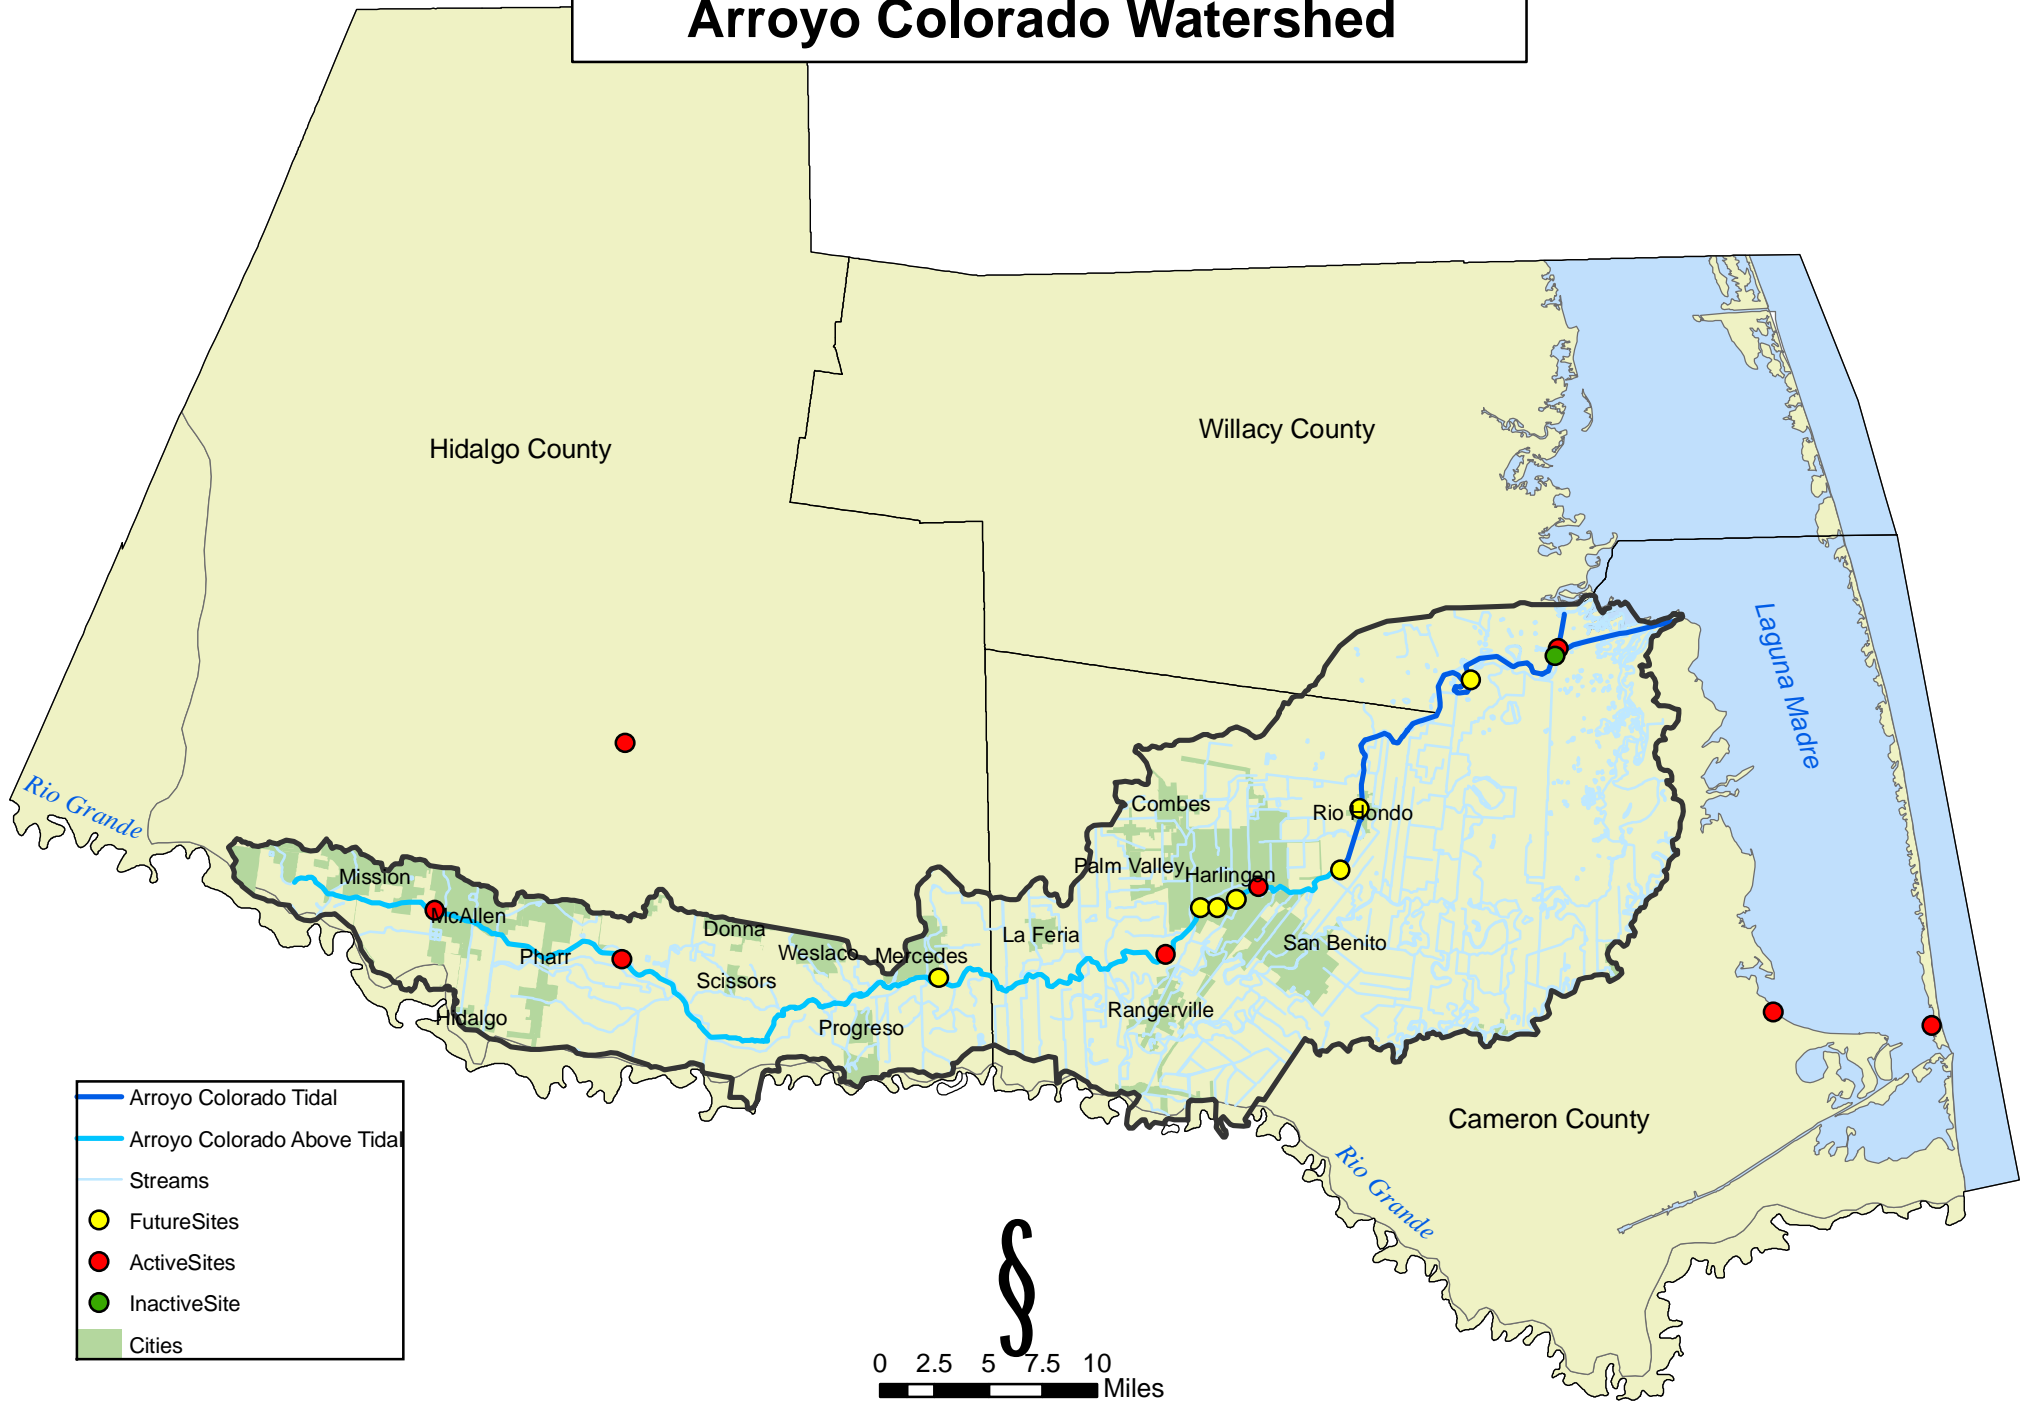

# Texas Stream Team Monitoring Sites Arroyo Colorado Watershed

This map was generated by Texas Stream Team using publicly available GIS layers. No claims are made to the accuracy or completeness of the data or to its suitability for a particular use.