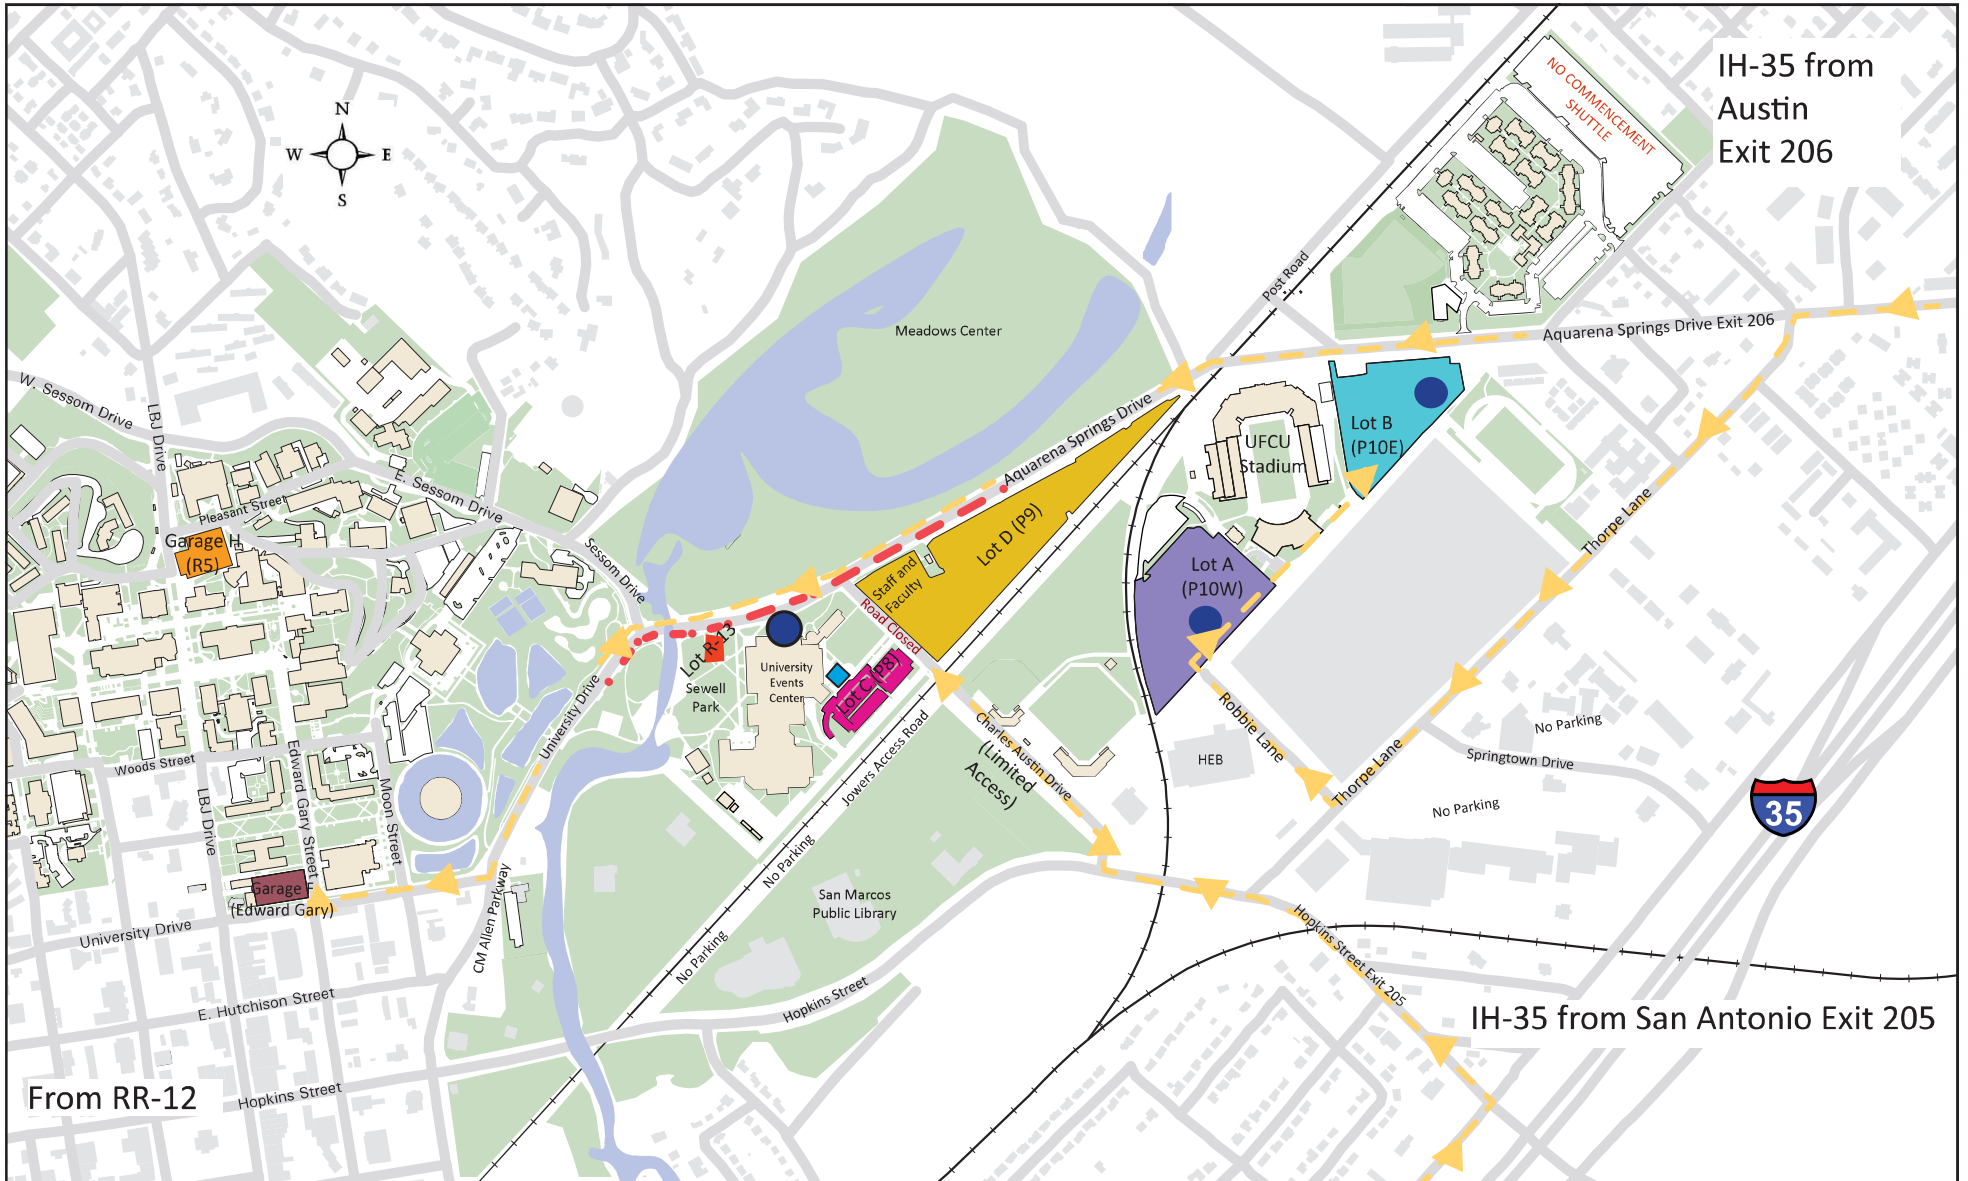

# Texas State University Commencement Parking Map - 2026

- |  |   |   |   |   |                               |
|--|---|---|---|---|-------------------------------|
|  | Stadium Lot A (P10W) - General Parking    |  | UEC Lot D (P9) - Staff, Faculty, and General Parking                            |  | Shuttle Bus Stop              |
|  | Stadium Lot B (P10E) - General Parking    |  | Parking Garage H (R5), Park and Walk  |  | Routes to Access Parking Lots |
|  | UEC Lot C (P8) - Limited Mobility Parking |  | Parking Garage F (Edward Gary), Park and Walk (fee waived on commencement days) |  | Limited Mobility Shuttle Stop |
|  |   |   |   |  | Bus Only Lane                 |

Last Updated February 2026

*Parking in the garages/lots listed above is free of charge; permits are not required on commencement days. Local landmarks are for reference only; parking is not available at these locations. This map is for Texas State Commencement only.*