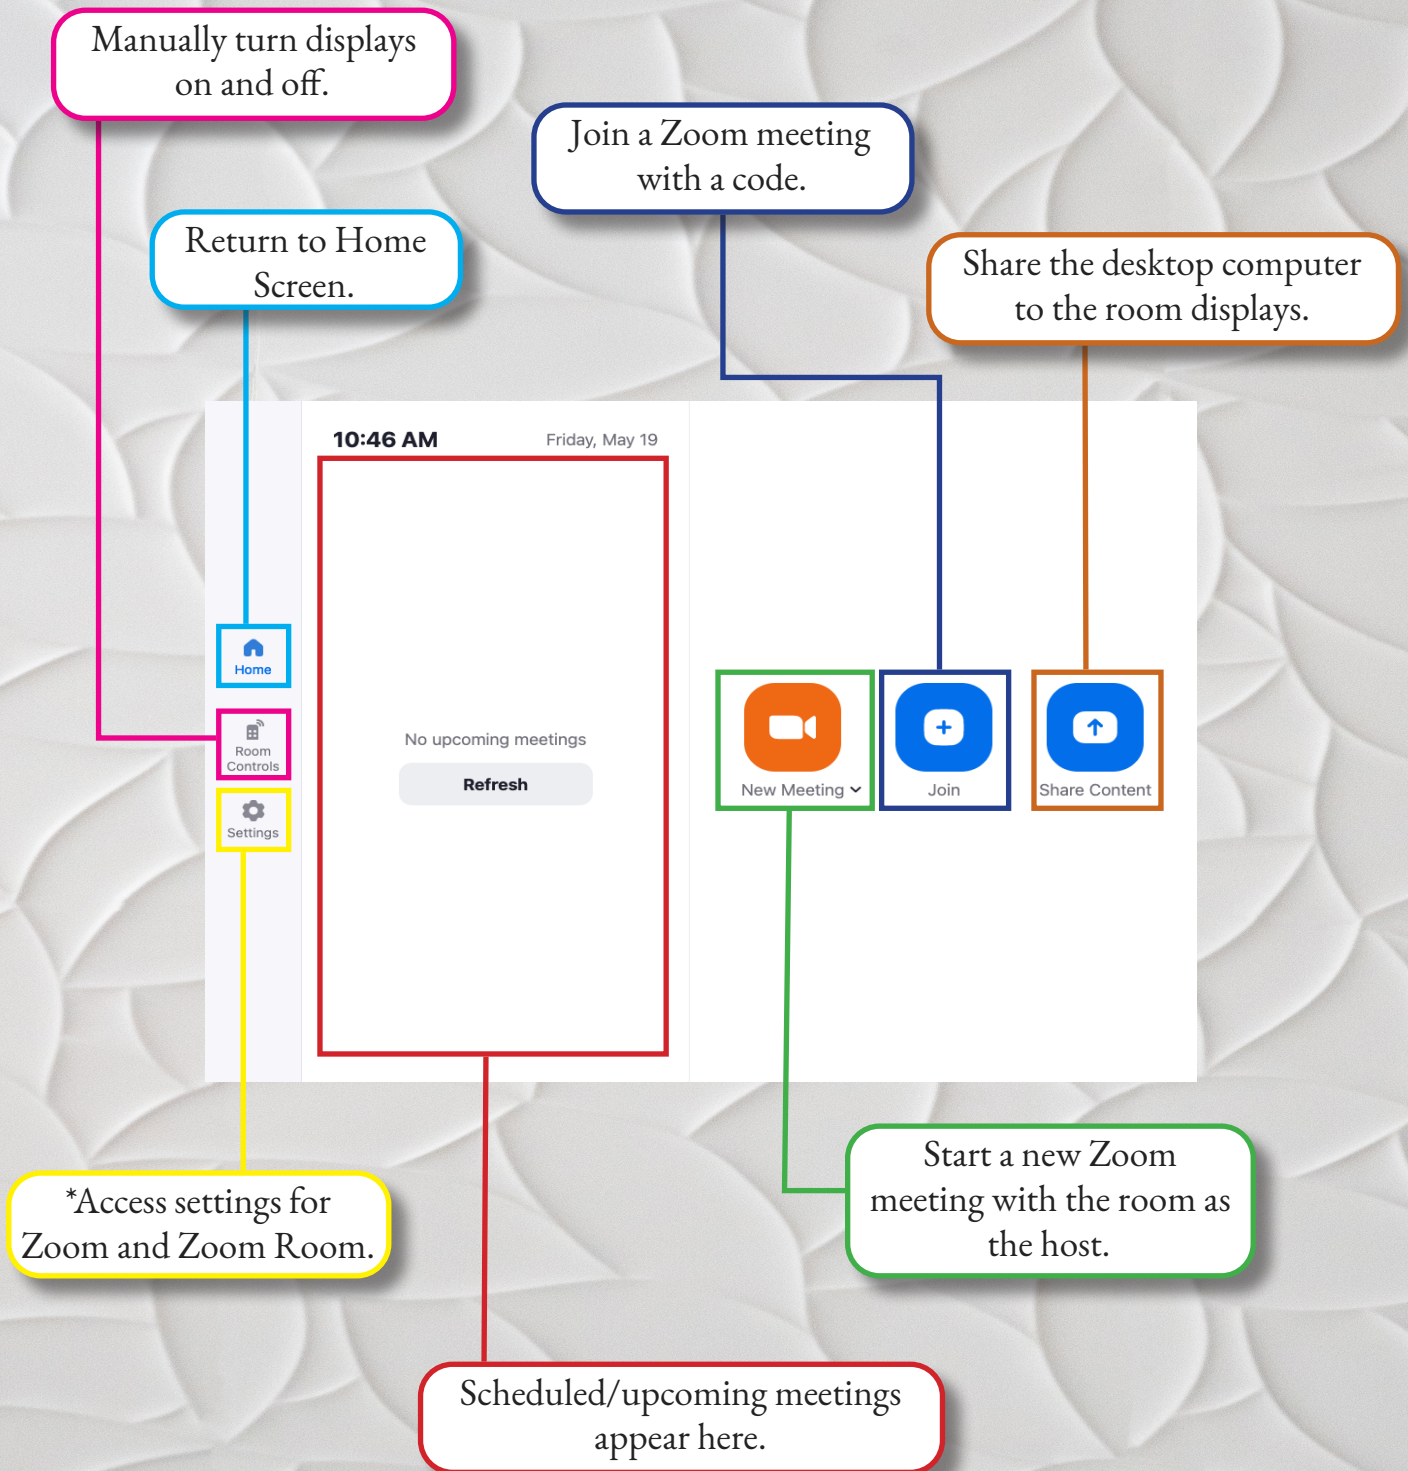

DLP Control System - Home

**Individual Zoom settings should be changed in your Zoom account. Most Zoom Room settings will be locked.*