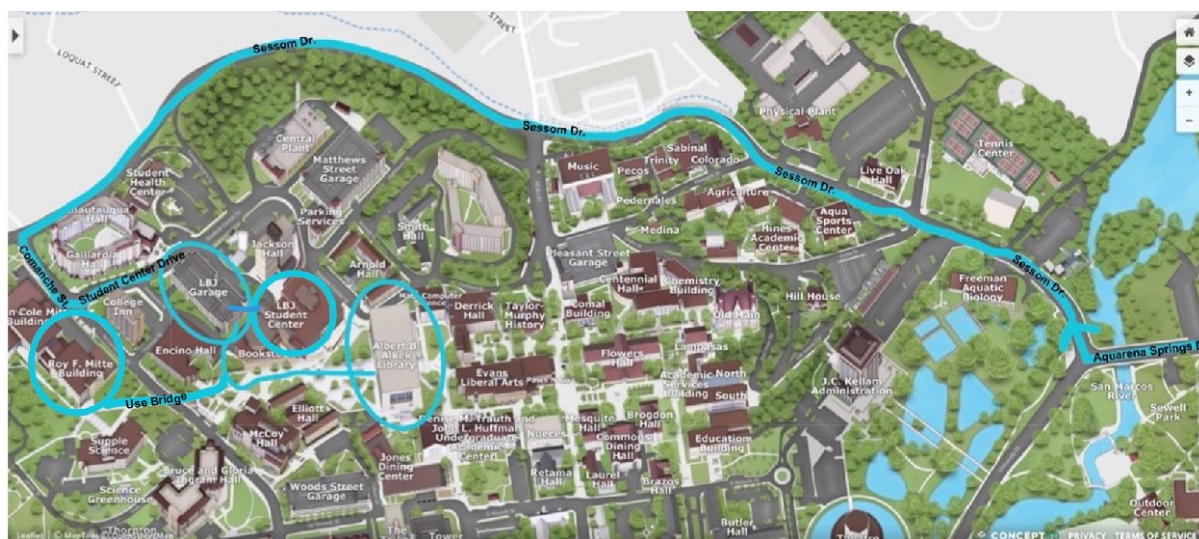

2024 PREM PI Meeting

January 26 – January 27, 2024

Driving Directions to Texas State University LBJ Student Center Parking Garage 704 Gaillardia St., San Marcos, TX 78666

From IH 35 in San Marcos Texas:

- Take exit 206-Aquarena Springs Drive/Loop 82
 - if exiting IH 35 from the south / San Antonio, turn left onto Aquarena Springs Drive
 - if exiting IH 35 from the north / Austin, turn right onto Aquarena Springs Drive
- Proceed on Aquarena Springs Drive ~1.5 miles to Sessom Drive
 - you will cross over the overpass
 - pass Bobcat Stadium
 - and cross over the San Marcos River
 - Sessom Drive is located immediately past the San Marcos River
- Turn Right onto Sessom Drive and proceed ~1 mile (up the hill) to Comanche Street
- Turn left onto Comanche Street and go one block to Student Center Drive
- Turn left onto Student Center Drive and go one block to Gaillardia Street
- Turn right onto Gaillardia Street and take the second entrance into the LBJ Parking Garage

Please draw a ticket at the LBJ garage and exchange it for a validated ticket during the meeting.

- Meetings on Friday and Saturday will take place in the LBJ Student Center Grand Ballroom