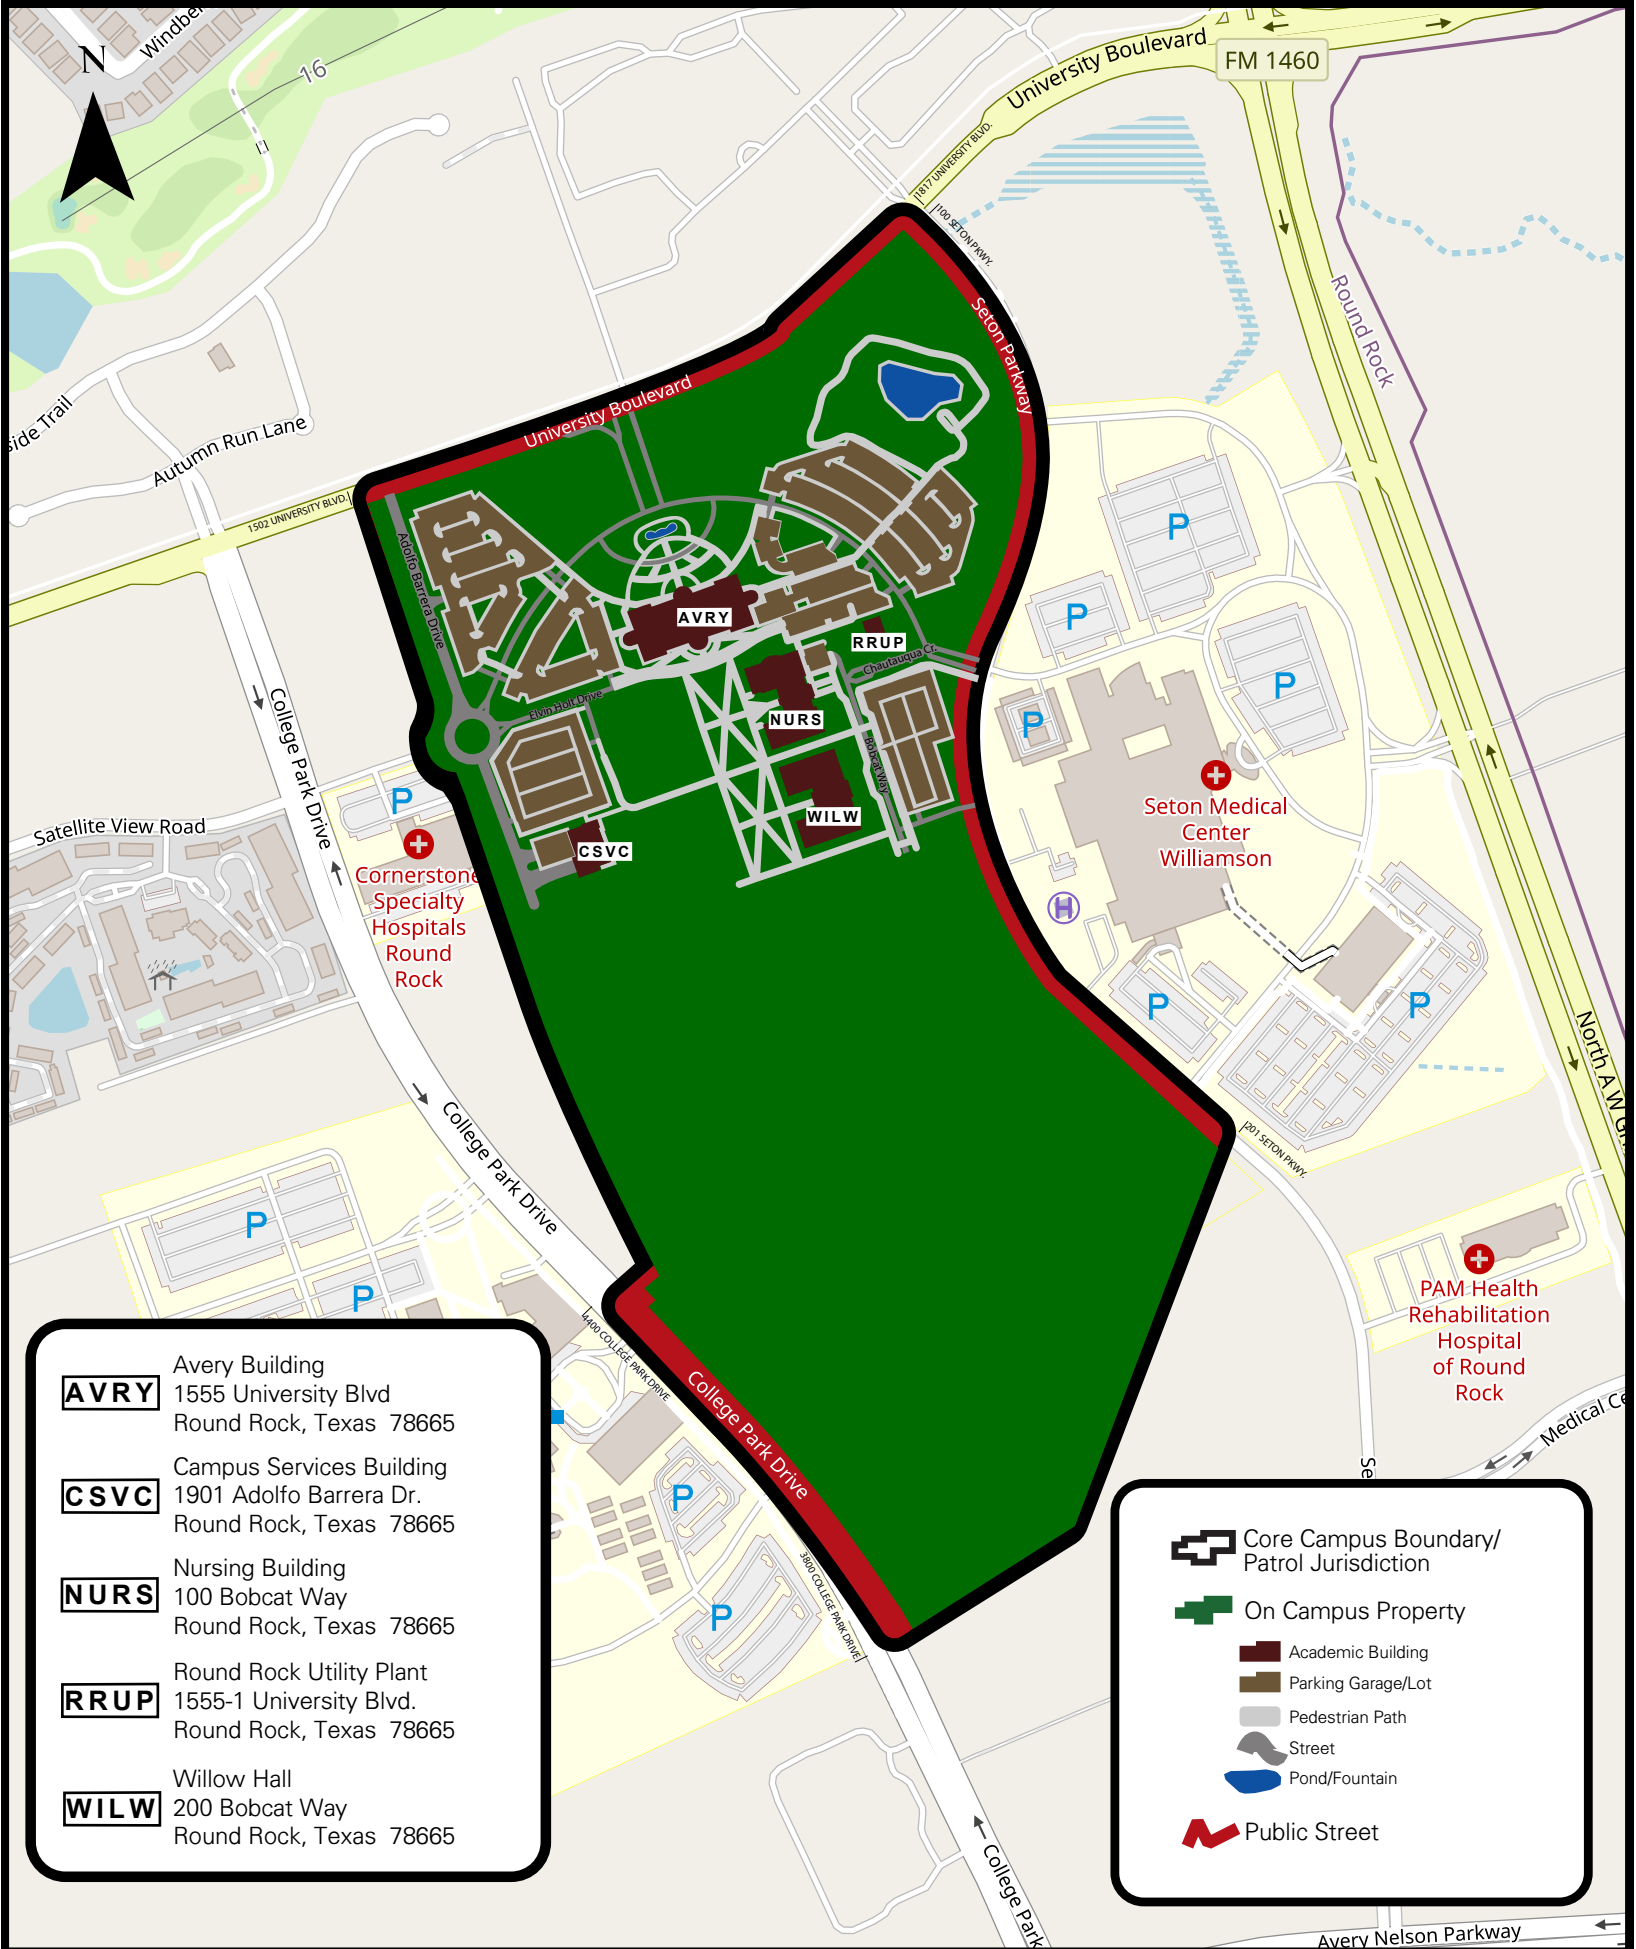

TEXAS STATE UNIVERSITY - ROUND ROCK CAMPUS

1555 University Blvd. Round Rock, Tx. 78665

AVRY

Avery Building
1555 University Blvd
Round Rock, Texas 78665

CSVC

Campus Services Building
1901 Adolfo Barrera Dr.
Round Rock, Texas 78665

NURS

Nursing Building
100 Bobcat Way
Round Rock, Texas 78665

RRUP

Round Rock Utility Plant
1555-1 University Blvd.
Round Rock, Texas 78665

WILW

Willow Hall
200 Bobcat Way
Round Rock, Texas 78665

Core Campus Boundary/
Patrol Jurisdiction

On Campus Property

Academic Building

Parking Garage/Lot

Pedestrian Path

Street

Pond/Fountain

Public Street