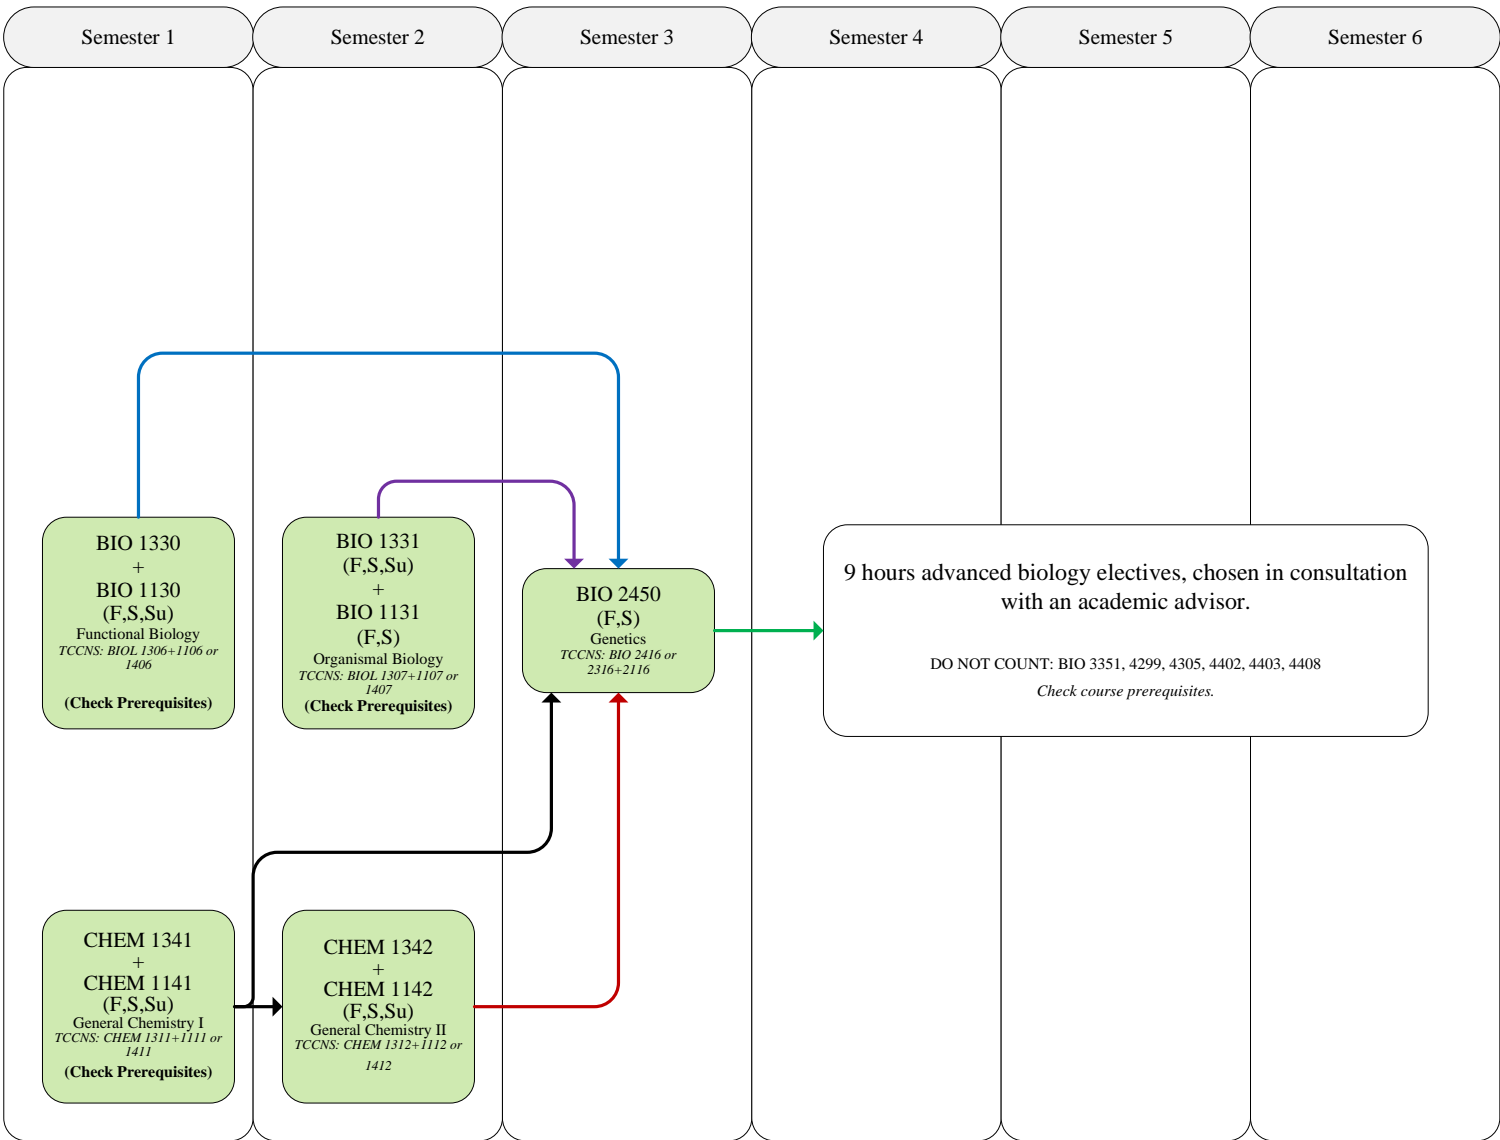

Biology minor (BIO)

2024 Catalog year: College of Science and Engineering

NOTE: This is not an official degree audit and it is subject to change. This chart is intended to be used by students who start out at Texas State. Please contact the College of Science and Engineering Undergraduate Advising Center for advising.

KEY:
 Arrows indicate prerequisites.
 Arrows with dotted lines indicate co-requisites.
 Arrows with dash lines are recommended prerequisites.
 Courses taught specific semesters are indicated with the following codes:
 F-Fall Su-Summer Session I or II
 S-Spring

BIO WI courses: BIO 3308, 3442, 3460, 4126, 4166, 4317, 4326, 4332, 4376, 4388, 4416, 4420, 4423, 4431, 4432, 4441, 4446, 4447, 4448, 4454, 4464, 4470, 4472