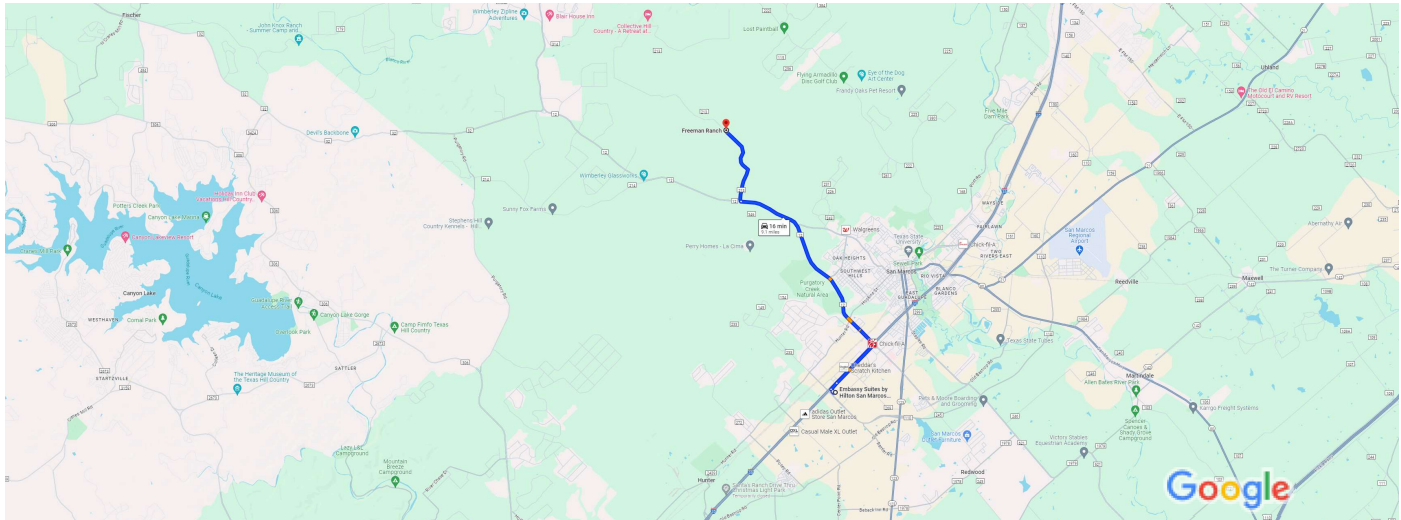

Embassy Suites by Hilton San Marcos Hotel

Drive 9.1 miles, 16 min

Conference Center, 1001 E McCarty Ln, San Marcos, TX 78666 to Freeman Ranch, 467 Freeman Ranch Rd, San Marcos, TX 78666

Map data ©2024 Google 1 mi

Embassy Suites by Hilton San Marcos Hotel Conference Center

1001 E McCarty Ln, San Marcos, TX 78666

Continue to I 35 N Frontage Rd

- 1 min (0.1 mi)
- ↑ 1. Head west
- 338 ft
- ↘ 2. Turn right toward I 35 N Frontage Rd
- 102 ft
- ↙ 3. Turn left toward I 35 N Frontage Rd
- 305 ft

Take Ranch Rd 12 to Fulton Ranch Rd

- 11 min (6.8 mi)
- ↘ 4. Turn right onto I 35 N Frontage Rd
- 0.2 mi
- ↘ 5. Keep right to stay on I 35 N Frontage Rd
- Pass by Panera Bread (on the right in 1.1 mi)
- 1.4 mi
- ↙ 6. Use the left 2 lanes to turn left onto Ranch Rd 12/Wonder World Dr
- Continue to follow Ranch Rd 12
- 5.3 mi

Follow Fulton Ranch Rd to Freeman Ranch Rd

- 4 min (2.1 mi)

- 7. Turn right onto Fulton Ranch Rd
————— 2.1 mi
- 8. Turn right onto Freeman Ranch Rd
————— 125 ft

Freeman Ranch

467 Freeman Ranch Rd, San Marcos, TX 78666