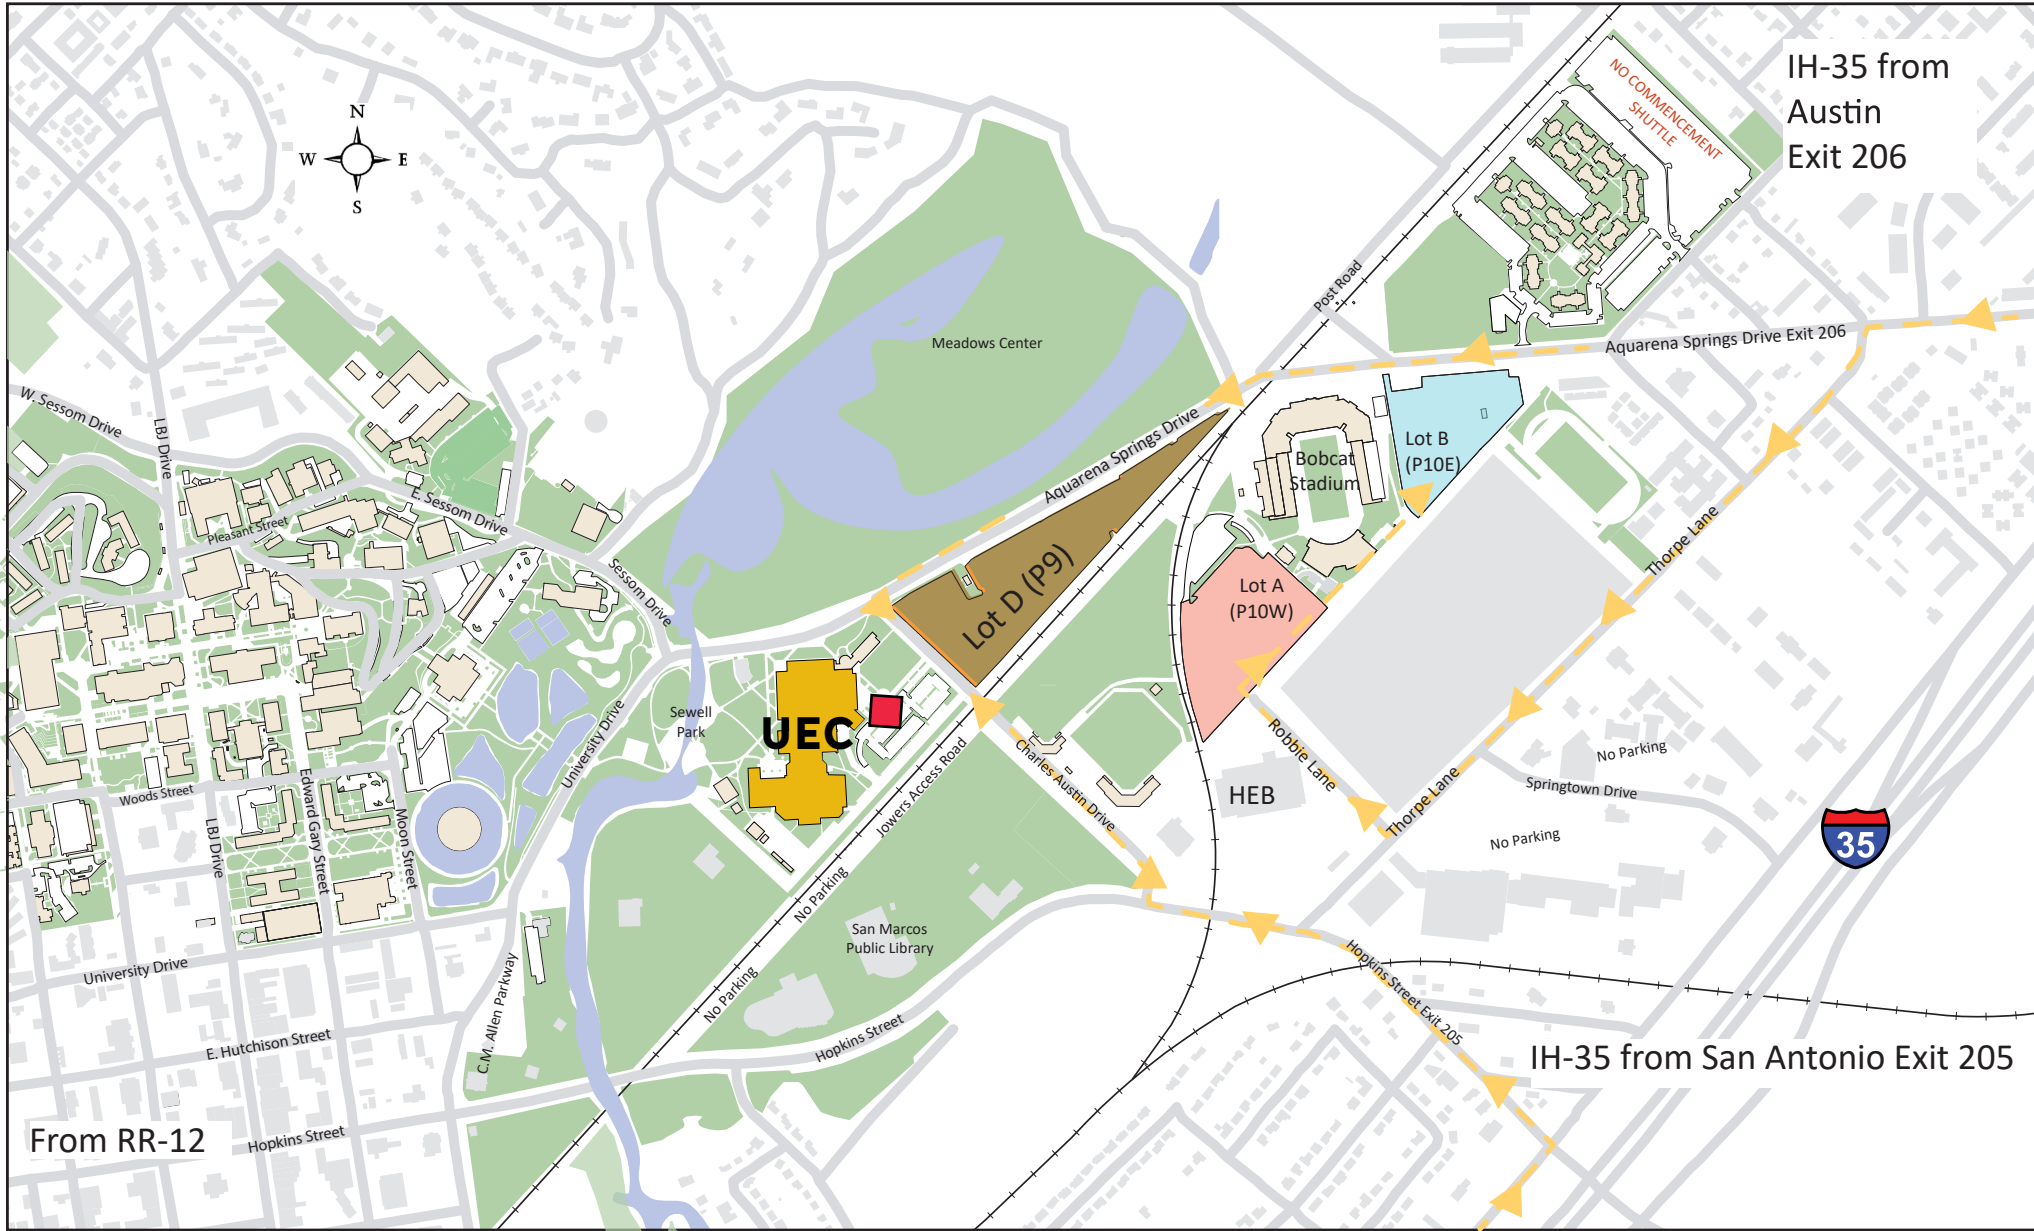

Ring Celebration Parking Map - University Events Center (UEC) - Spring 2023

- UEC Lot D (P69) - General Parking (Best Option)
- Stadium Lot A (P10W) - Overflow Park & Walk
- Stadium Lot B (P10E) - Overflow Park & Walk

- Routes to Access Parking Lots
- Limited Mobility Drop Off Near Entrance to UEC

Landmarks shown are for reference only.