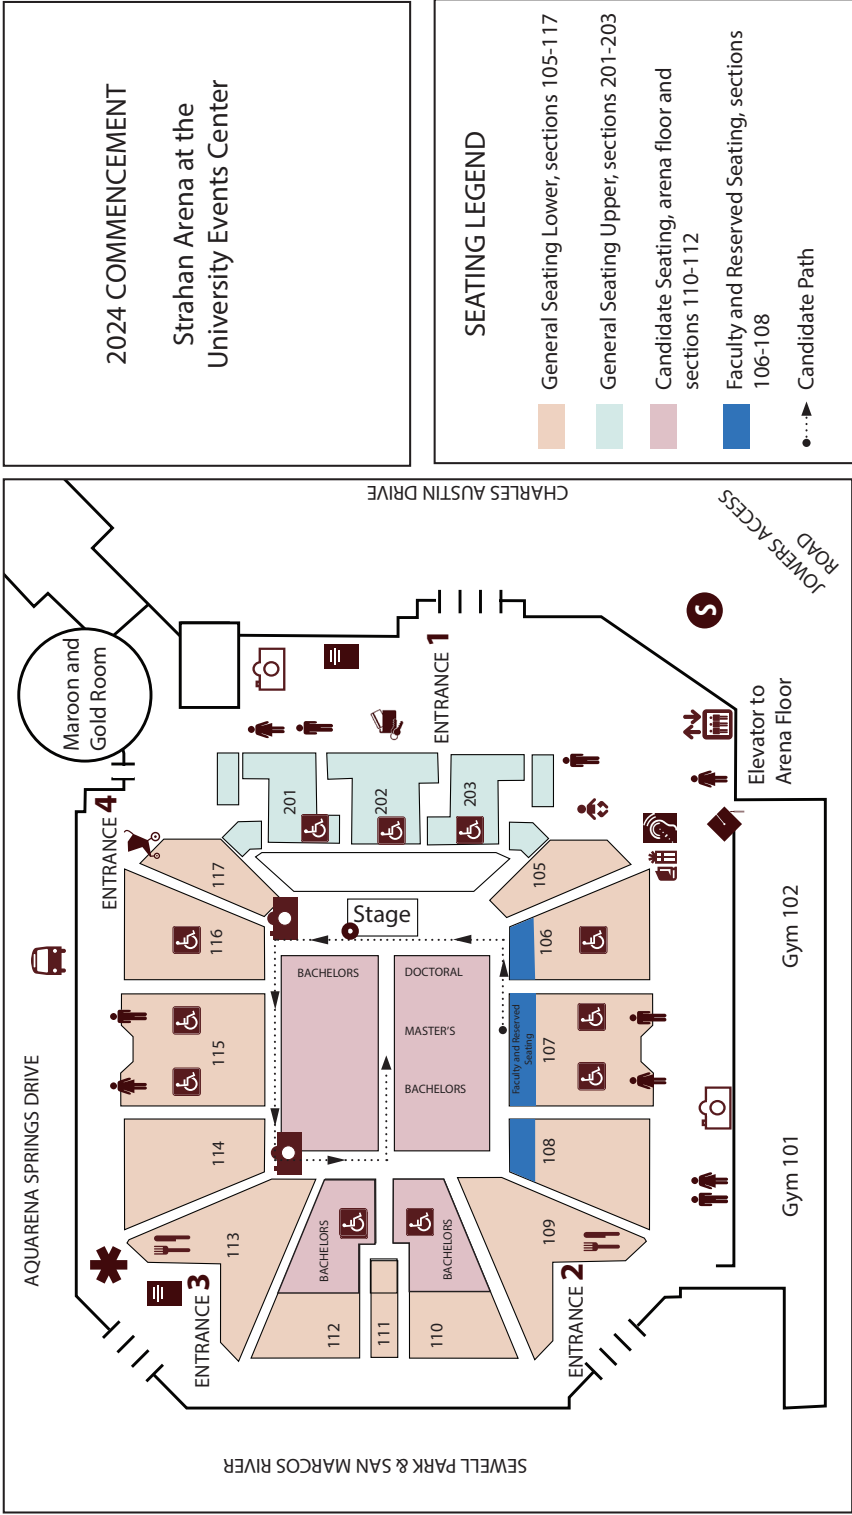

2024 COMMENCEMENT
Strahan Arena at the University Events Center

SEATING LEGEND

- General Seating Lower, sections 105-117
- General Seating Upper, sections 201-203
- Candidate Seating, arena floor and sections 110-112
- Faculty and Reserved Seating, sections 106-108
- Candidate Path