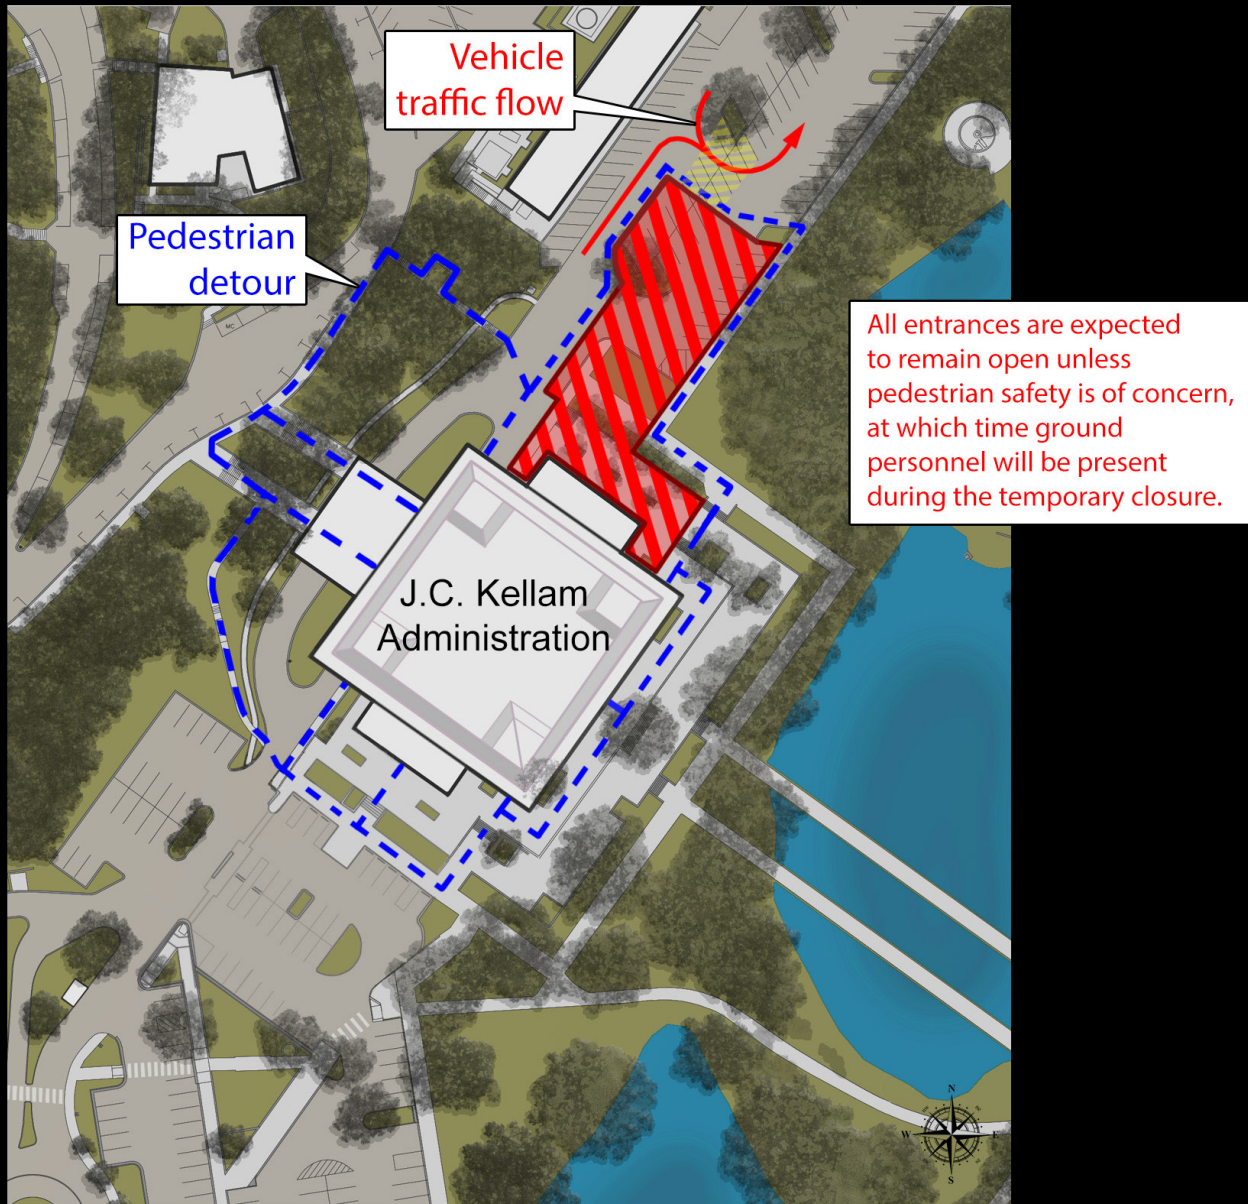

J.C. Kellam Access Control - June 17, 2024 - July 31, 2024

From June 17, 2024 through July 31, 2024, a portion of parking lot R10 and a portion of the north side of J.C. Kellam will be closed for crane operations.