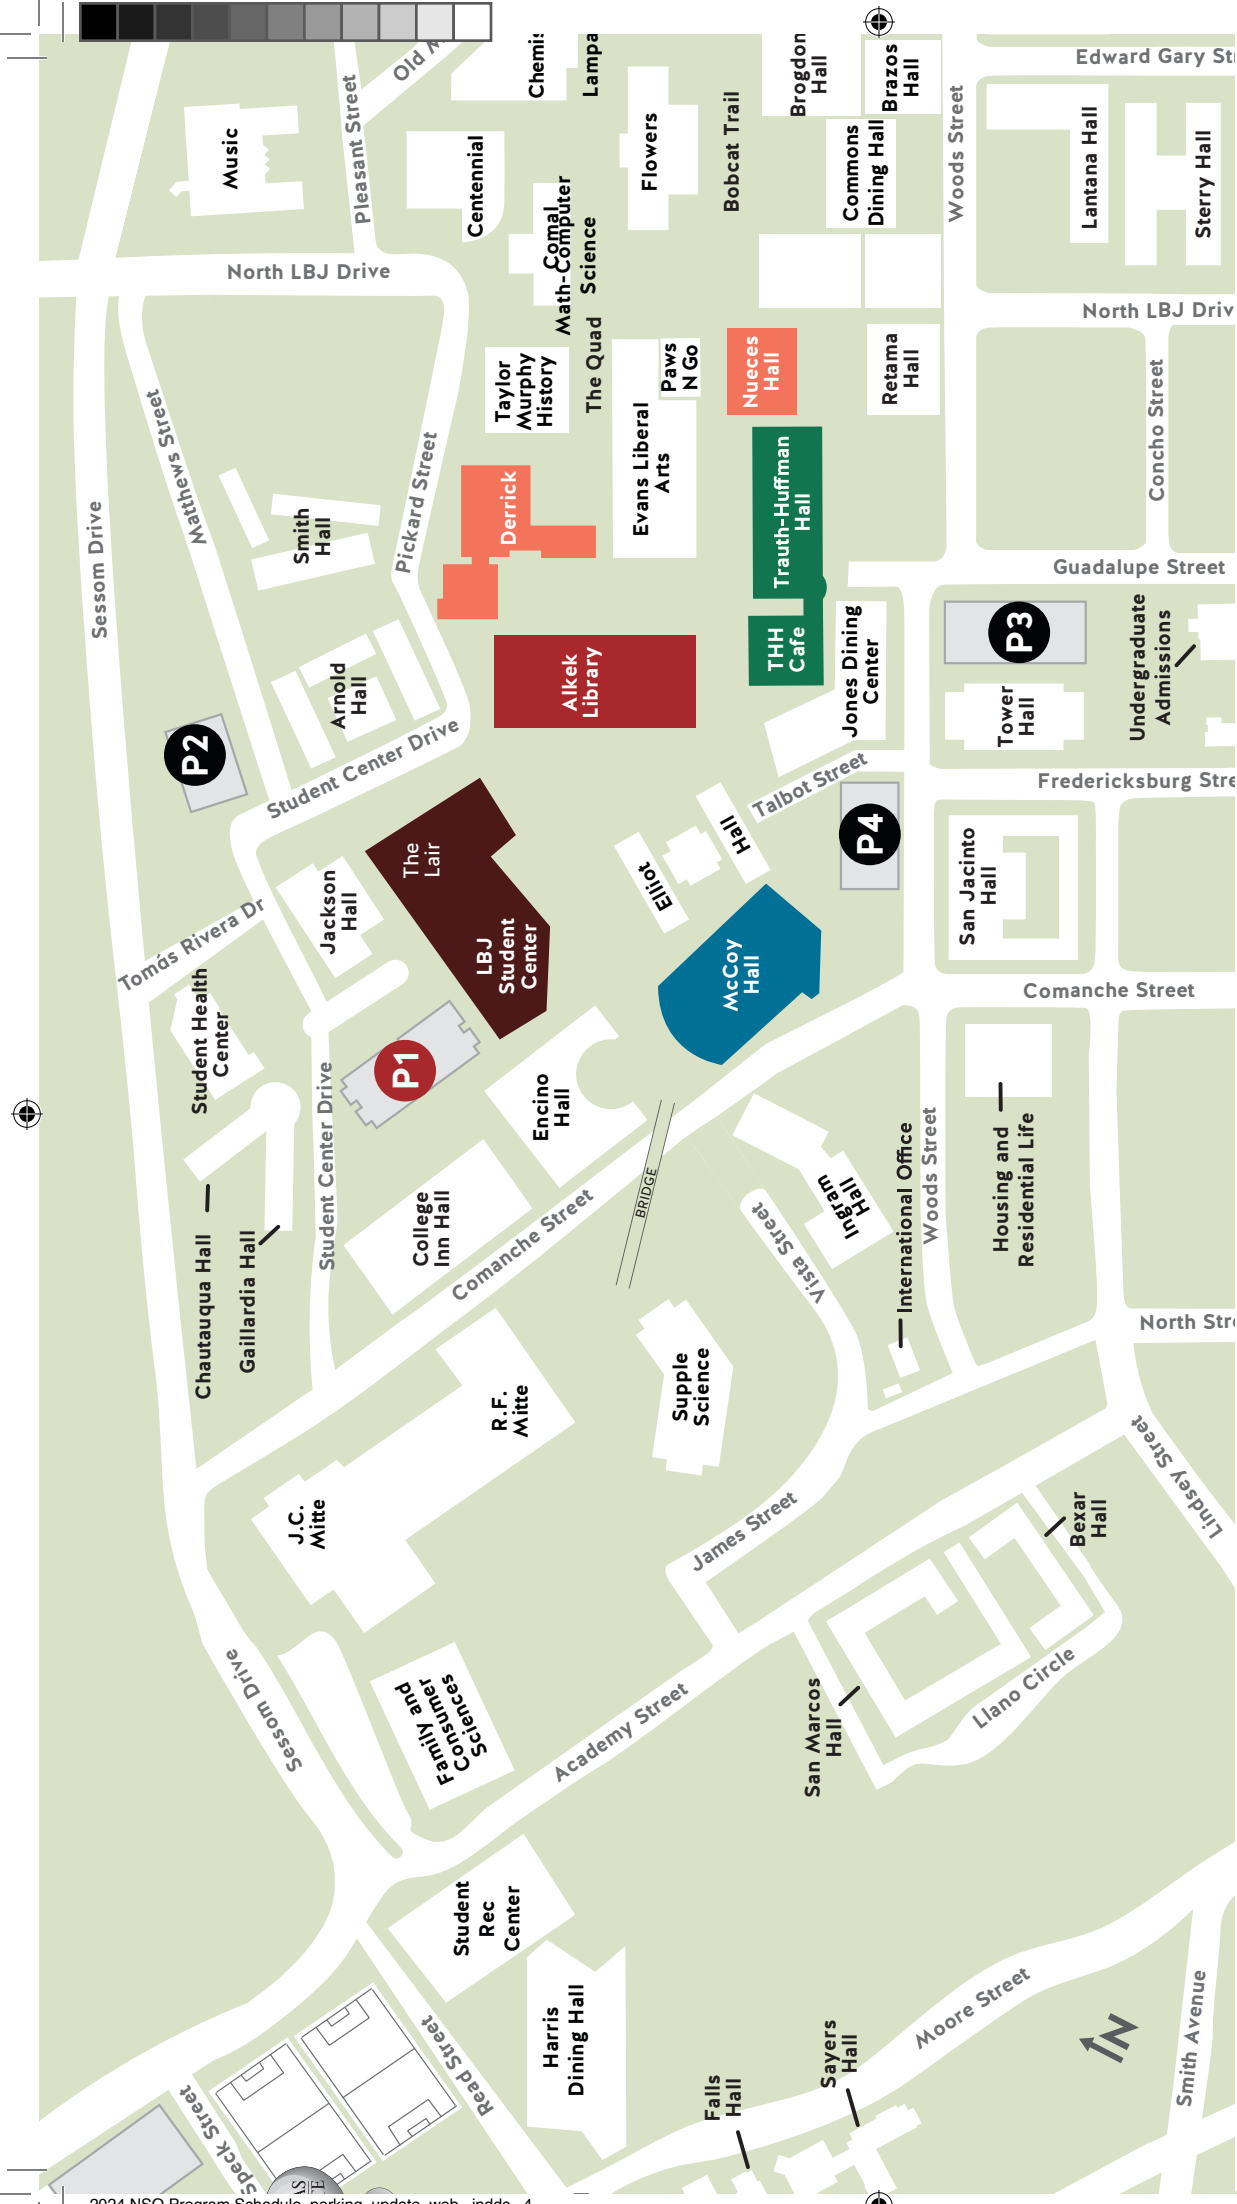

NEW STUDENT ORIENTATION

nsfe.txst.edu
512.245.3655
nso@txstate.edu

CAMPUS MAP

admissions.txst.edu/campus-map