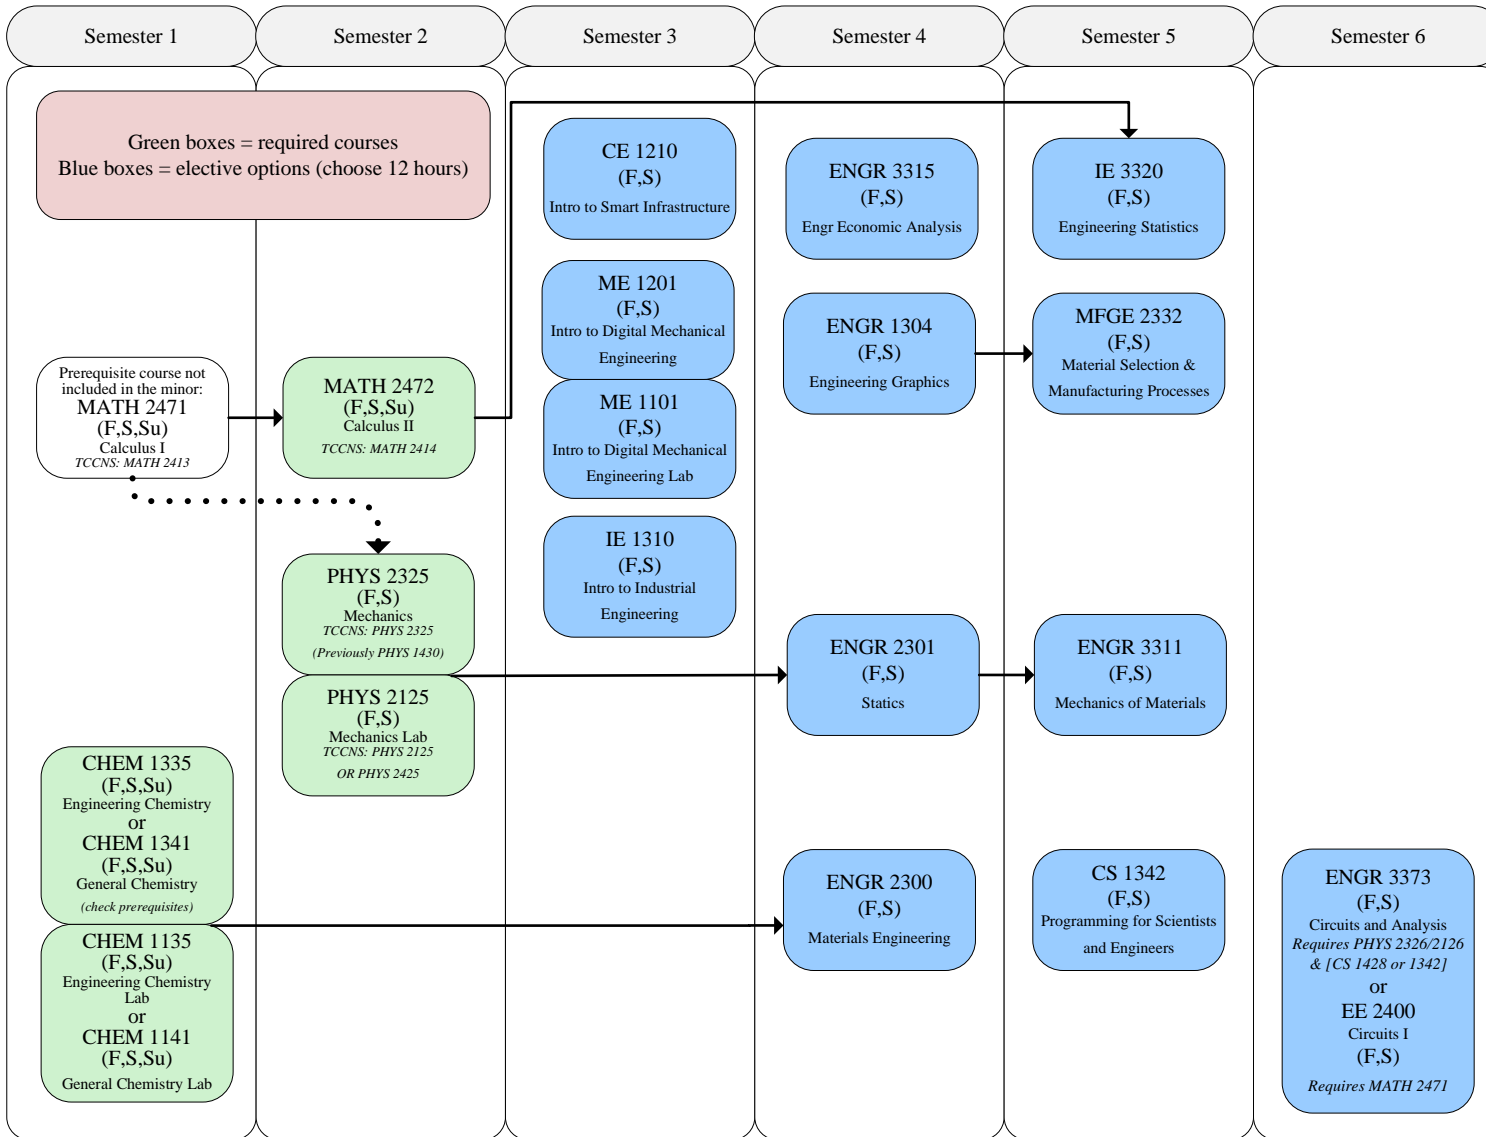

Engineering minor (ENGR)

2024 Catalog year: College of Science and Engineering

NOTE: This is not an official degree audit and it is subject to change. This chart is intended to be used by students who start out at Texas State. Please contact the College of Science and Engineering Undergraduate Advising Center for advising.

KEY:
 Arrows indicate prerequisites.
 Arrows with dotted lines indicate co-requisites.
 Arrows with dash lines are recommended prerequisites.
 Courses taught specific semesters are indicated with the following codes:
 F-Fall Su-Summer Session I or II
 S-Spring