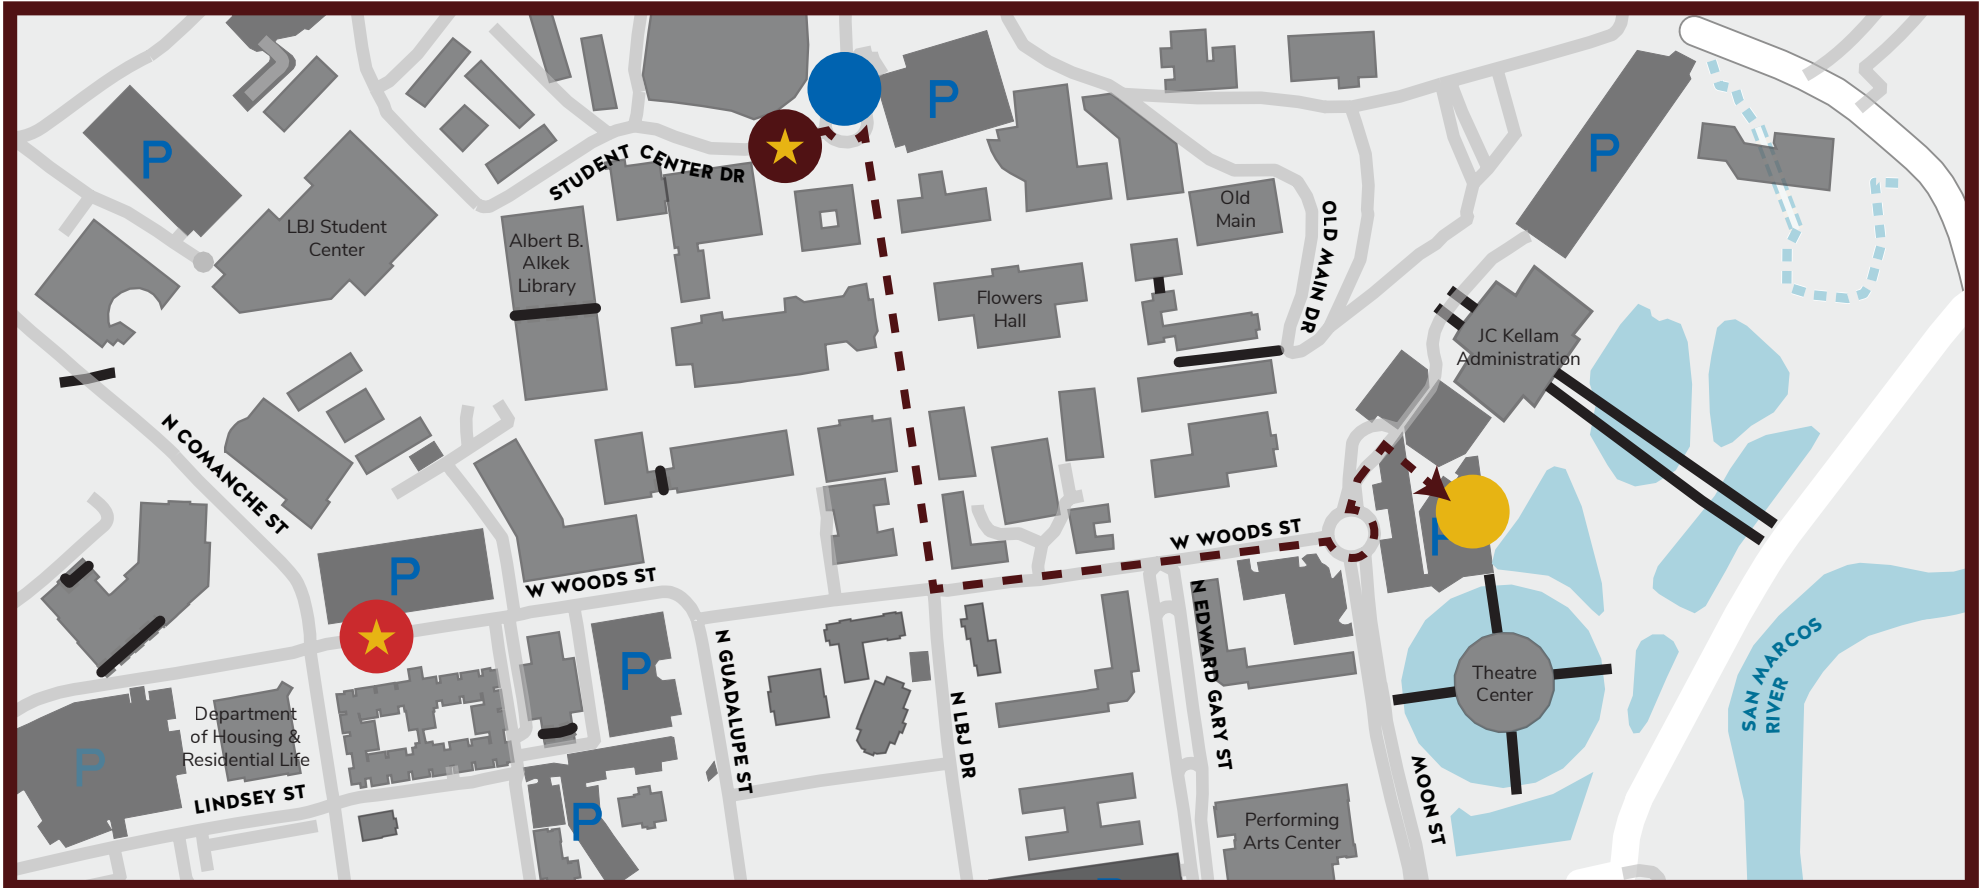

HOMECOMING TEXAS STATE UNIVERSITY

HOMECOMING SPIRIT PARADE | NOVEMBER 15 2024, 2:00 PM - 3:30 PM

PARADE STARTS AT THE CORNER OF PICKARD STREET & NORTH LBJ DRIVE.

PARADE WILL END AT THE JCK/MOON (R9) PARKING LOT.

PARADE WILL MOVE TO WOODS STREET FOR SOAP BOX DERBY.

Starting point of the parade.

End of parade.

Parade route.

Golf cart pick up and decor station.

Participants will have two (2) hours before the event to decorate.

Homecoming Event: Soap Box Derby