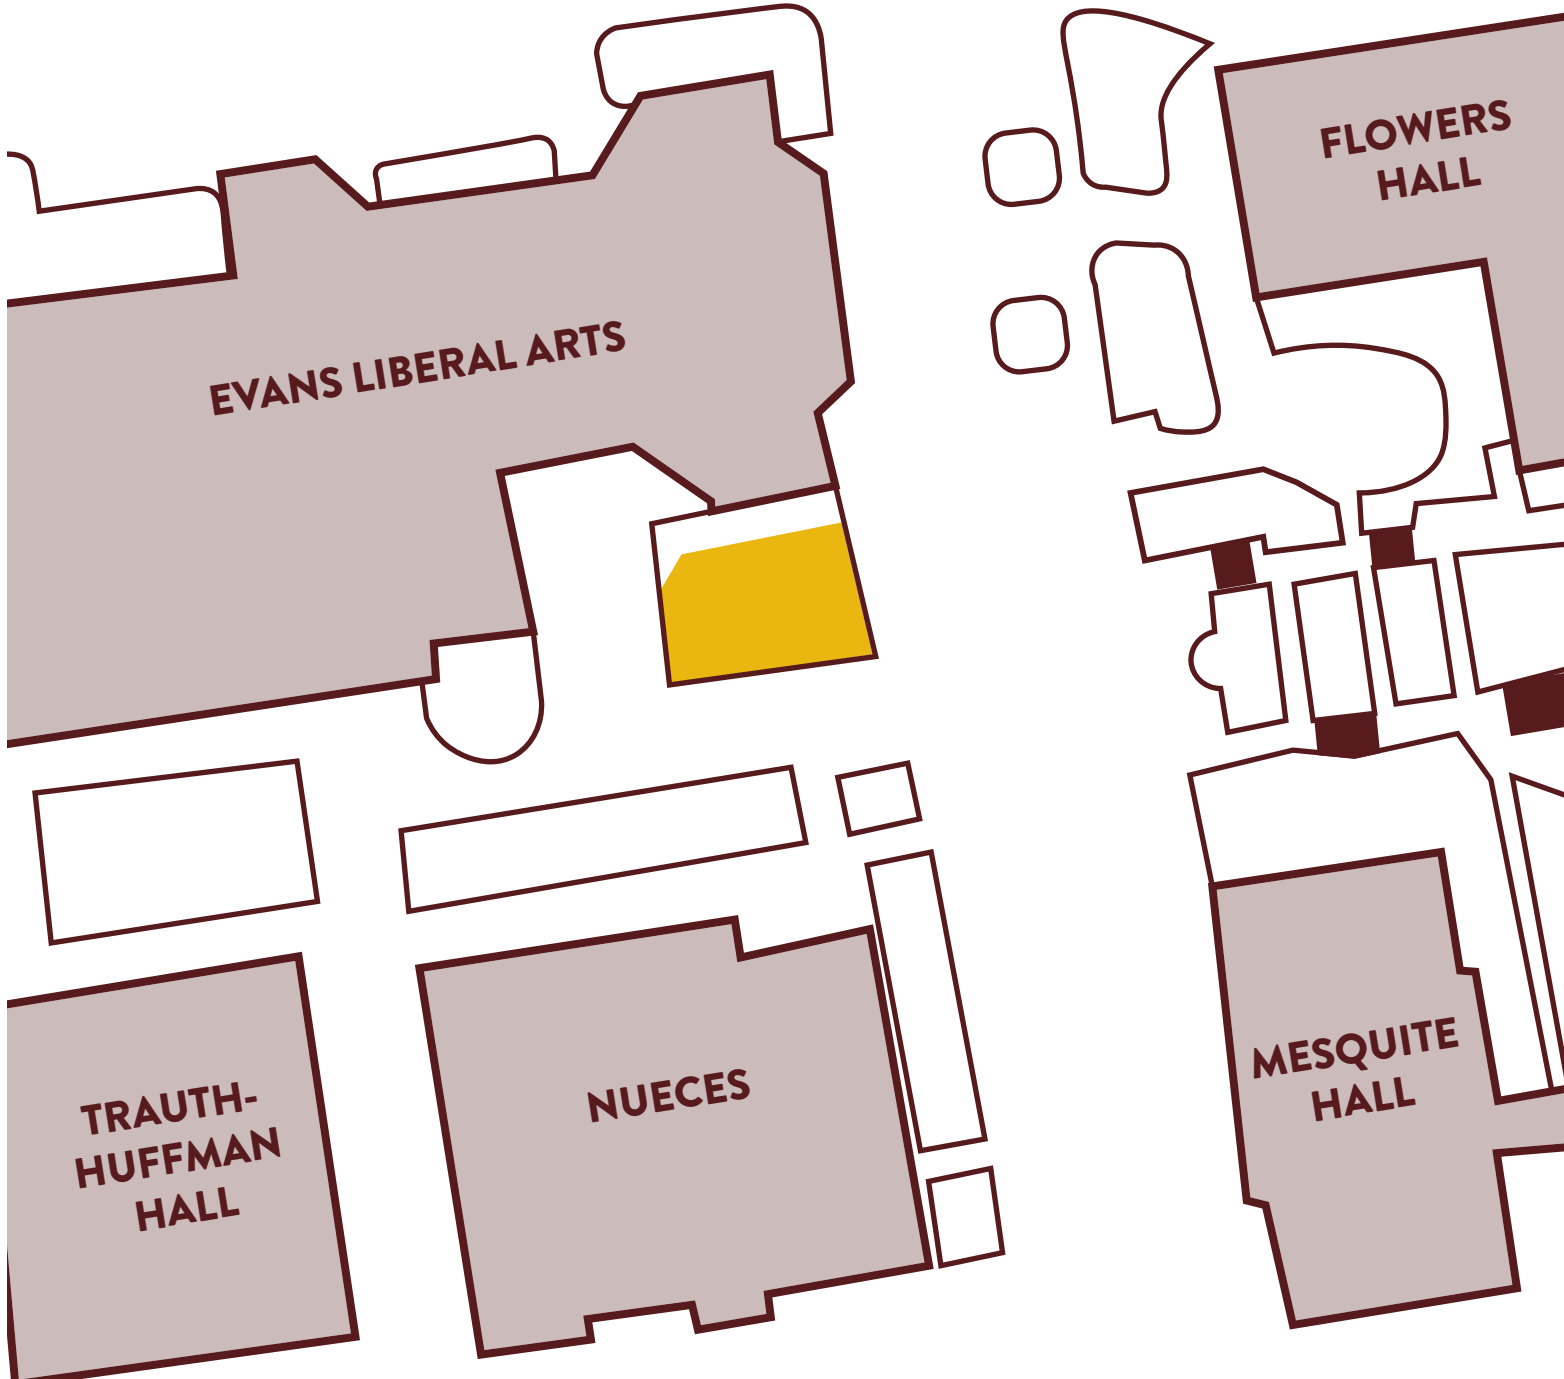

TEXAS STATE

ELECTIONEERING

SPACES

**LBJ STUDENT
CENTER**

**LBJ STUDENT
CENTER PATIO**

THE MALL

Highlighted =
Staked Signs
Allowed

ELECTIONEERING AT TEXAS STATE

studentinvolvement.txst.edu/freedomofexpression/electioneering

FREEDOM OF EXPRESSION

studentinvolvement.txst.edu/freedomofexpression

THE QUAD

Highlighted =
Staked Signs
Allowed

ELECTIONEERING AT TEXAS STATE

studentinvolvement.txst.edu/freedomofexpression/electioneering

FREEDOM OF EXPRESSION

studentinvolvement.txst.edu/freedomofexpression

BOBCAT TRAIL

Highlighted =
Staked Signs
Allowed

ELECTIONEERING AT TEXAS STATE
studentinvolvement.txst.edu/freedomofexpression/electioneering

FREEDOM OF EXPRESSION
studentinvolvement.txst.edu/freedomofexpression

BUS LOOP

Highlighted =
Staked Signs
Allowed

ELECTIONEERING AT TEXAS STATE

studentinvolvement.txst.edu/freedomofexpression/electioneering