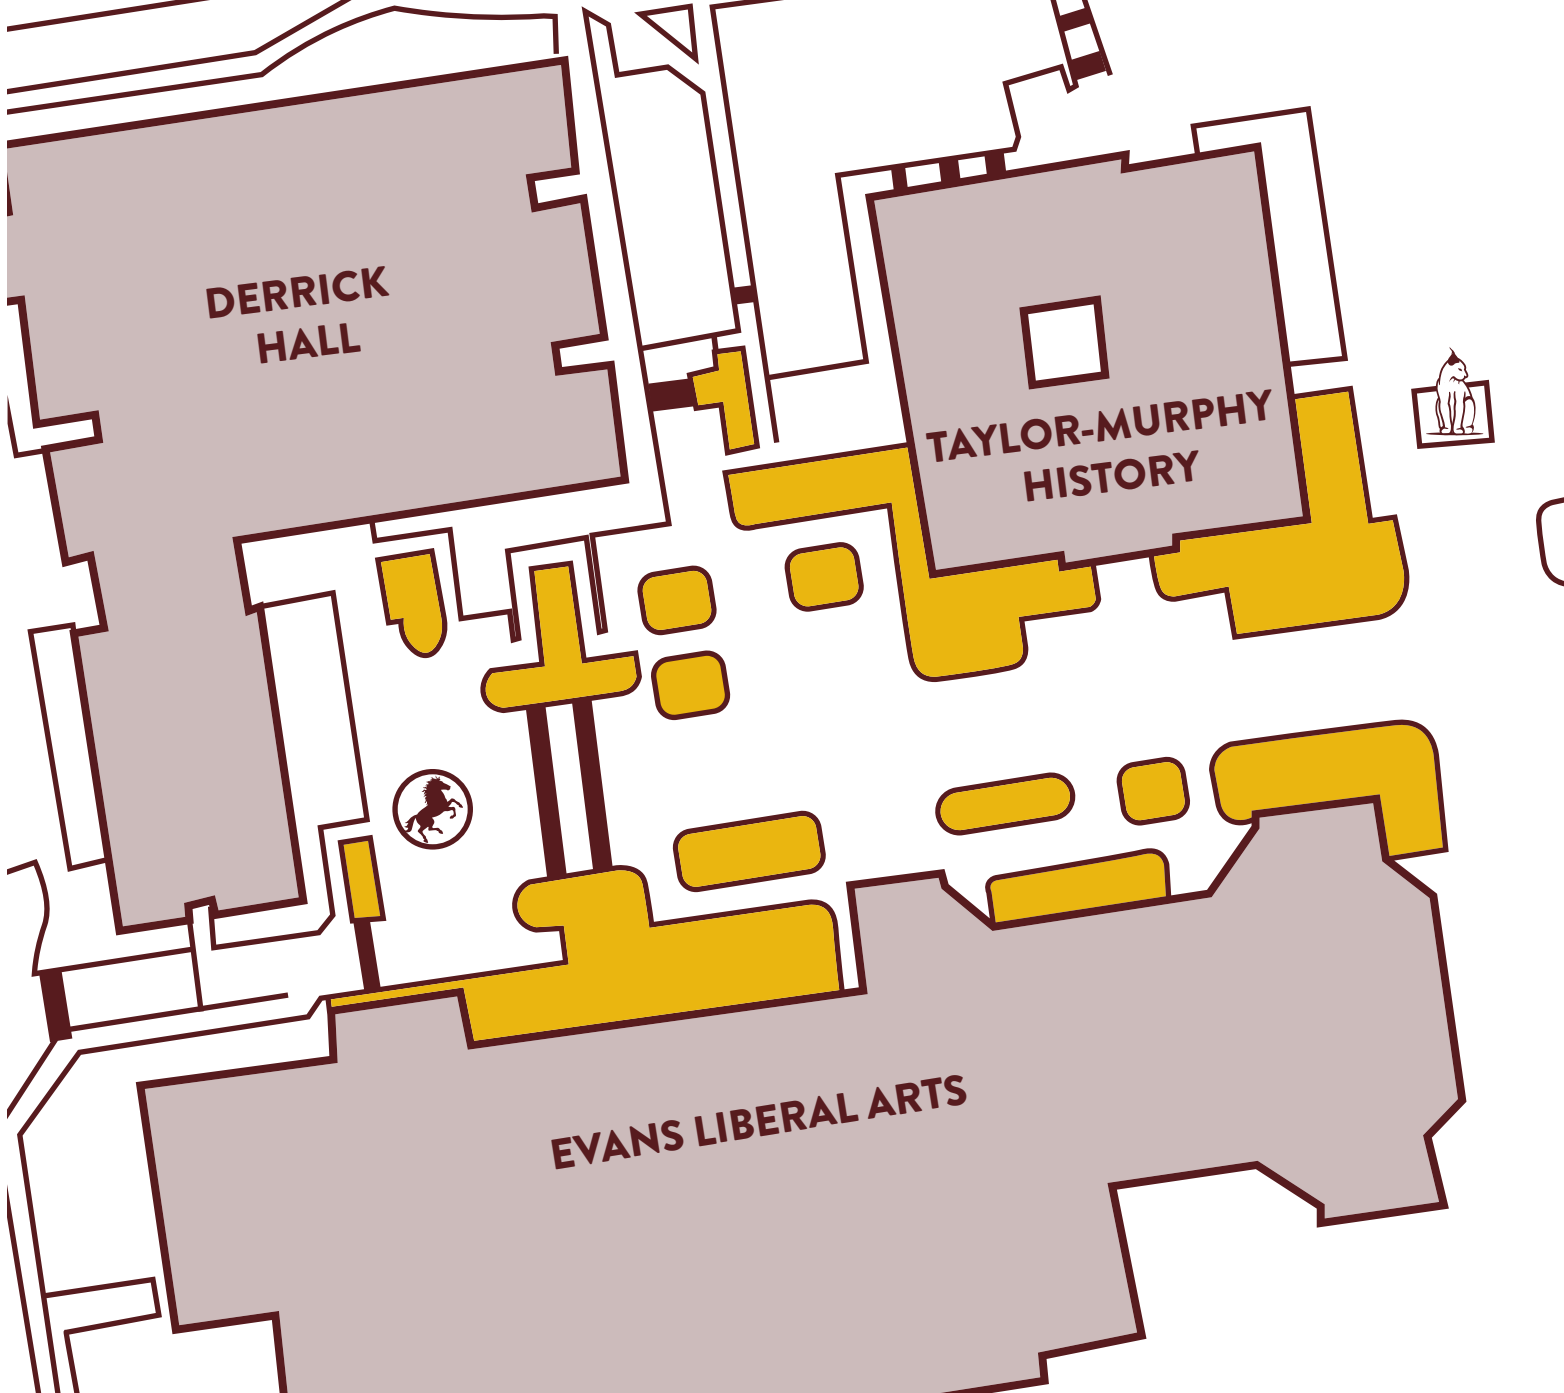

TEXAS STATE

ELECTIONEERING

SPACES

**LBJ STUDENT
CENTER**

**LBJ STUDENT
CENTER PATIO**

THE MALL

Highlighted =
Staked Signs
Allowed

ELECTIONEERING AT TEXAS STATE

studentinvolvement.txst.edu/freedomofexpression/electioneering

FREEDOM OF EXPRESSION

studentinvolvement.txst.edu/freedomofexpression

THE QUAD

Highlighted =
Staked Signs
Allowed

ELECTIONEERING AT TEXAS STATE

studentinvolvement.txst.edu/freedomofexpression/electioneering

FREEDOM OF EXPRESSION

studentinvolvement.txst.edu/freedomofexpression

BOBCAT TRAIL

Highlighted =
Staked Signs
Allowed

ELECTIONEERING AT TEXAS STATE
studentinvolvement.txst.edu/freedomofexpression/electioneering

FREEDOM OF EXPRESSION
studentinvolvement.txst.edu/freedomofexpression

BUS LOOP

Highlighted =
Staked Signs
Allowed

ELECTIONEERING AT TEXAS STATE

studentinvolvement.txst.edu/freedomofexpression/electioneering