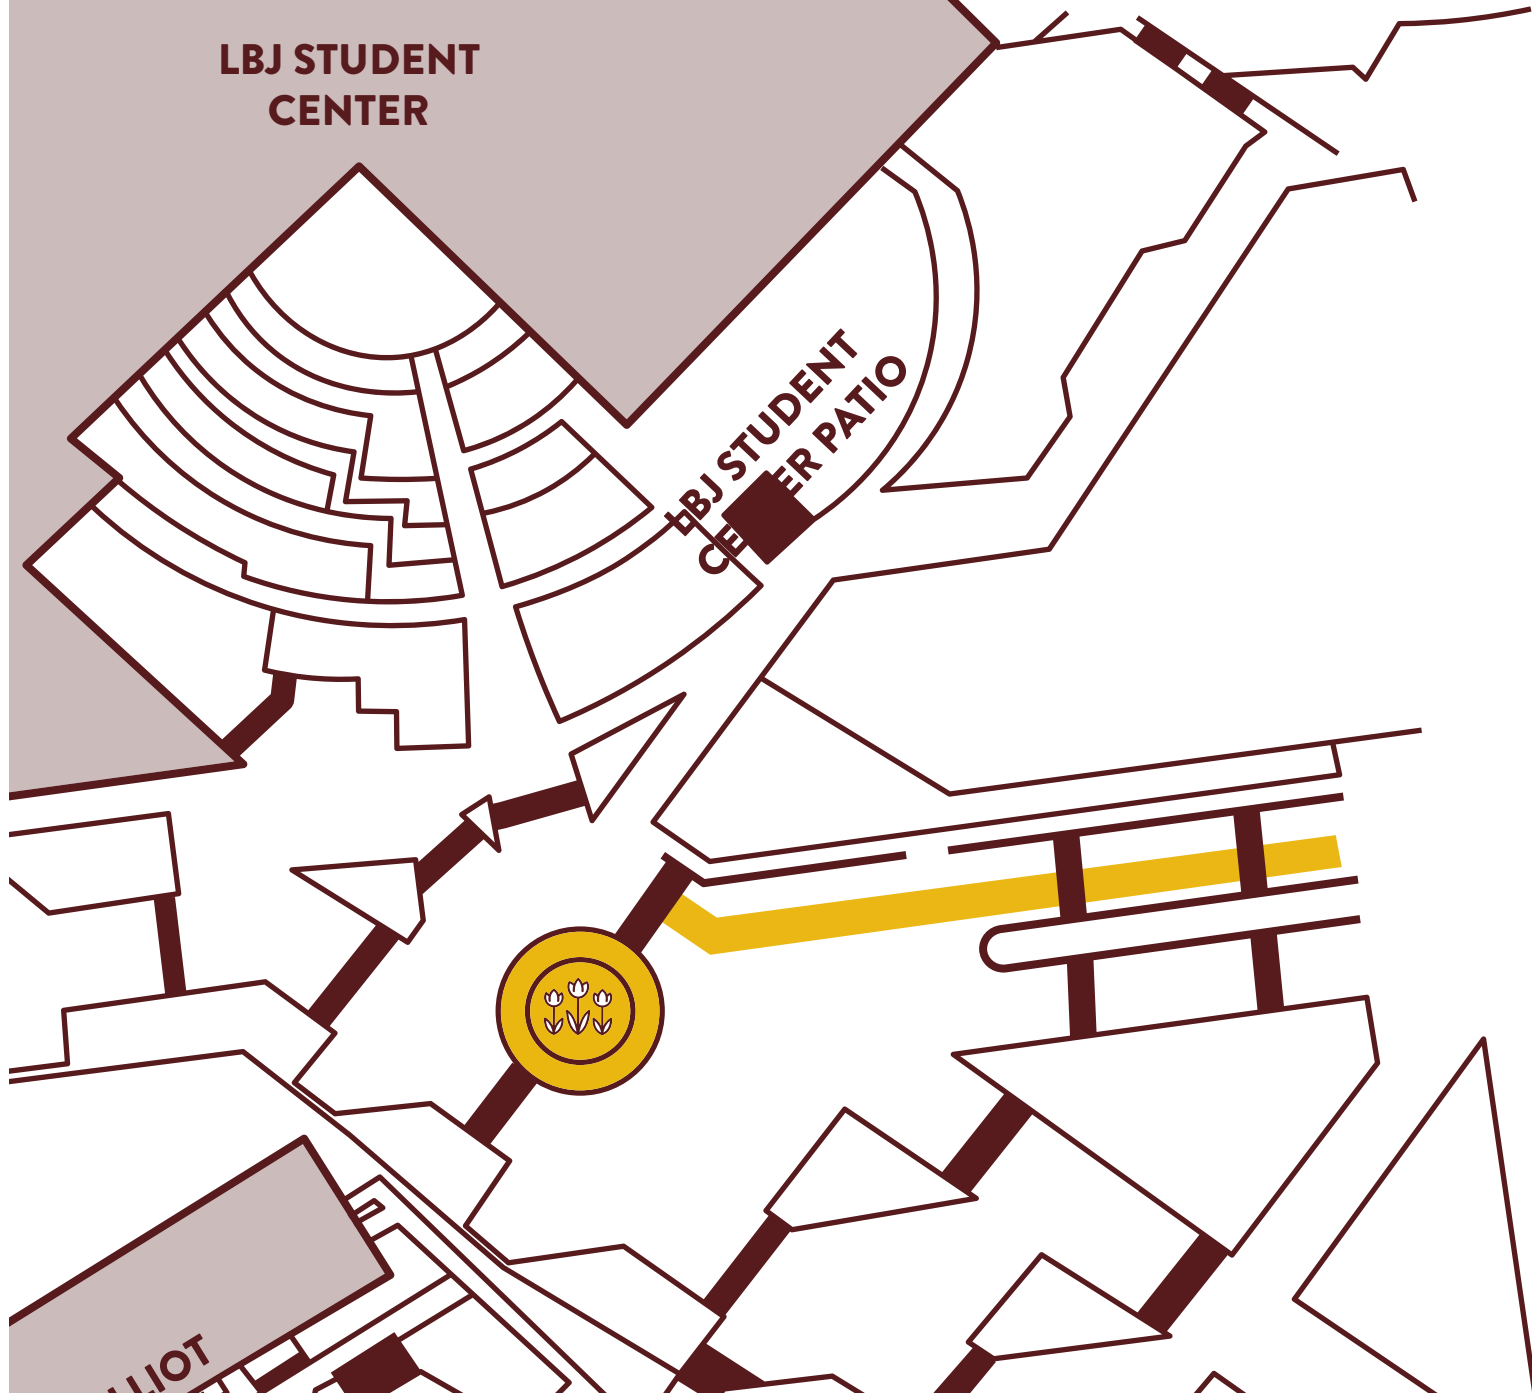

TEXAS STATE

ELECTIONEERING

SPACES

**LBJ STUDENT
CENTER**

**LBJ STUDENT
CENTER PATIO**

THE MALL

Highlighted =
Staked Signs
Allowed

ELECTIONEERING AT TEXAS STATE

studentinvolvement.txst.edu/freedomofexpression/electioneering

FREEDOM OF EXPRESSION

studentinvolvement.txst.edu/freedomofexpression

THE QUAD

Highlighted =
Staked Signs
Allowed

ELECTIONEERING AT TEXAS STATE

studentinvolvement.txst.edu/freedomofexpression/electioneering

FREEDOM OF EXPRESSION

studentinvolvement.txst.edu/freedomofexpression

BOBCAT TRAIL

Highlighted =
Staked Signs
Allowed

ELECTIONEERING AT TEXAS STATE
studentinvolvement.txst.edu/freedomofexpression/electioneering

FREEDOM OF EXPRESSION
studentinvolvement.txst.edu/freedomofexpression

BUS LOOP

Highlighted =
Staked Signs
Allowed

ELECTIONEERING AT TEXAS STATE

studentinvolvement.txst.edu/freedomofexpression/electioneering