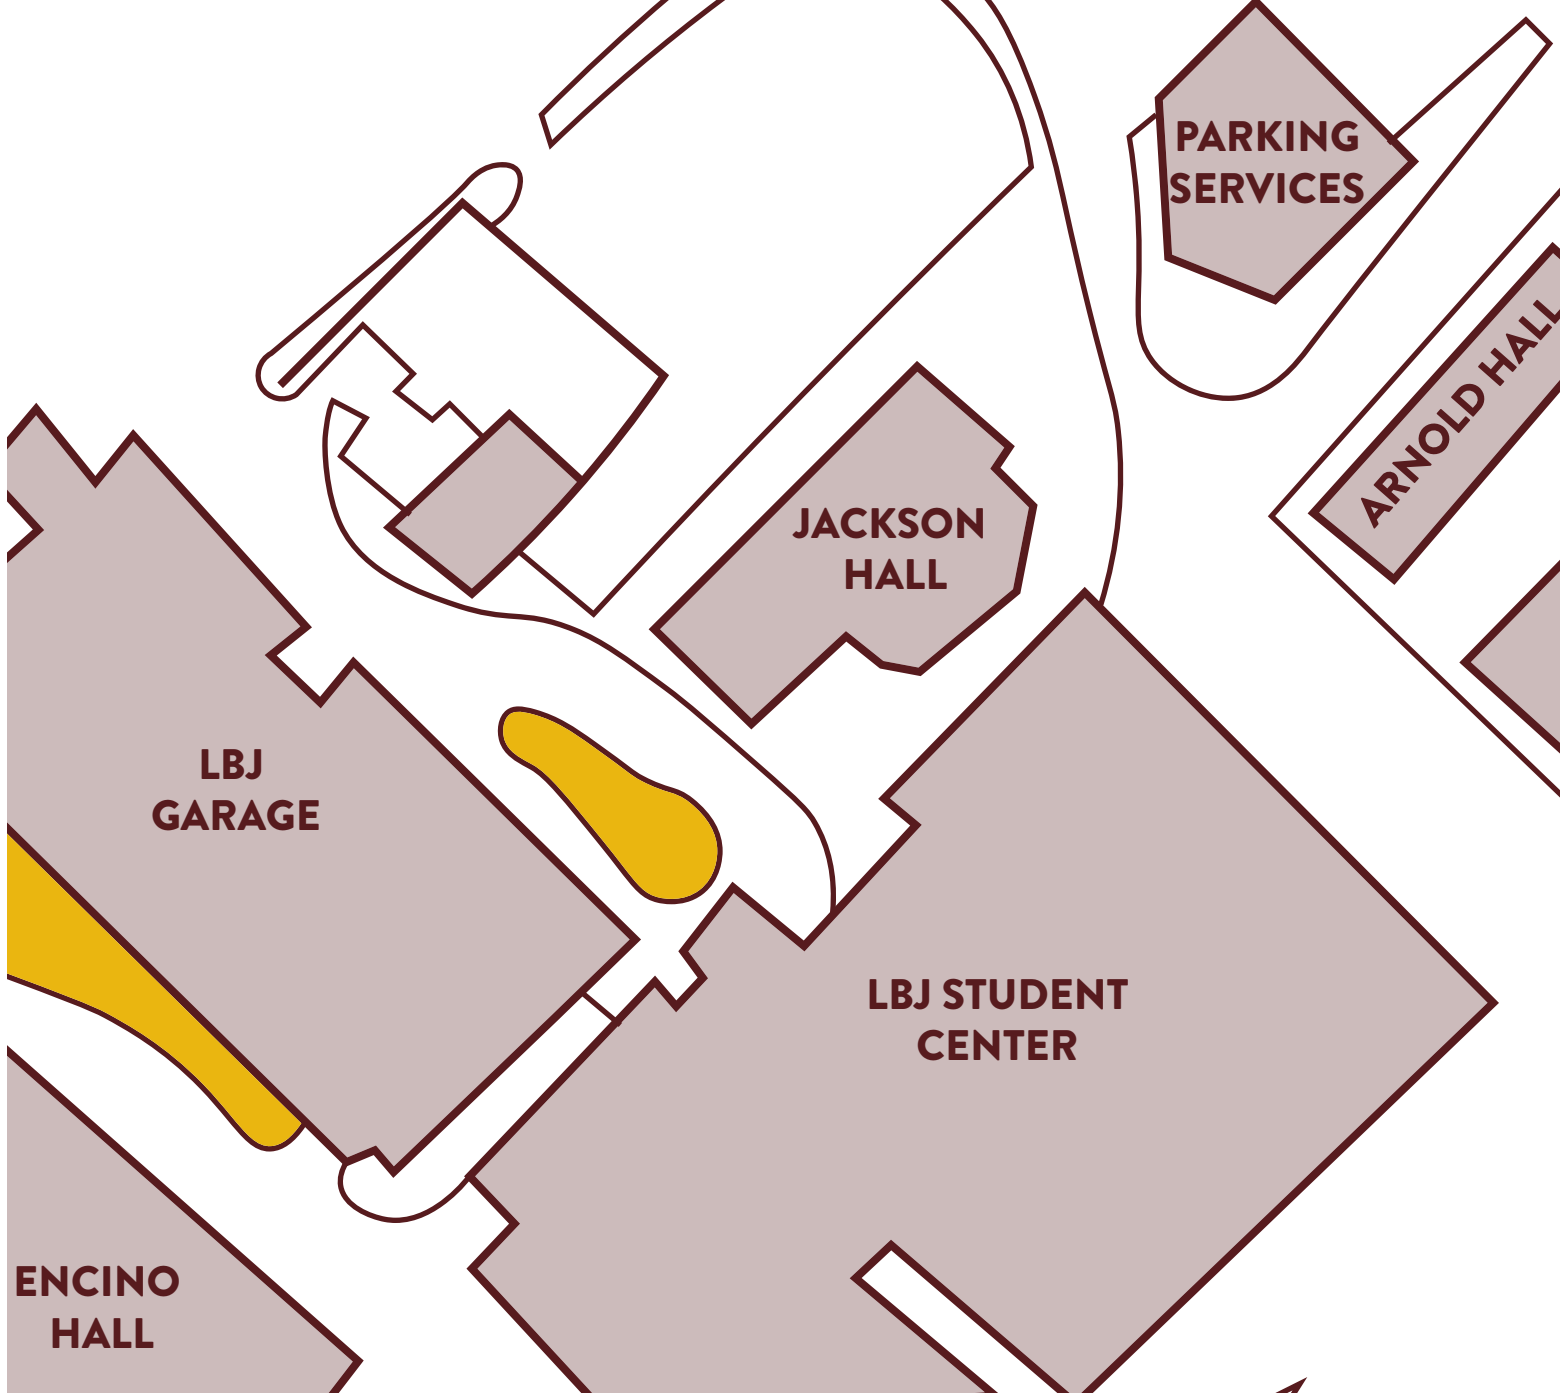

TEXAS STATE

ELECTIONEERING

SPACES

**LBJ STUDENT
CENTER**

**LBJ STUDENT
CENTER PATIO**

THE MALL

Highlighted =
Staked Signs
Allowed

ELECTIONEERING AT TEXAS STATE

studentinvolvement.txst.edu/freedomofexpression/electioneering

FREEDOM OF EXPRESSION

studentinvolvement.txst.edu/freedomofexpression

BOBCAT TRAIL

Highlighted =
Staked Signs
Allowed

ELECTIONEERING AT TEXAS STATE
studentinvolvement.txst.edu/freedomofexpression/electioneering

FREEDOM OF EXPRESSION
studentinvolvement.txst.edu/freedomofexpression

BUS LOOP

Highlighted =
Staked Signs
Allowed

ELECTIONEERING AT TEXAS STATE

studentinvolvement.txst.edu/freedomofexpression/electioneering