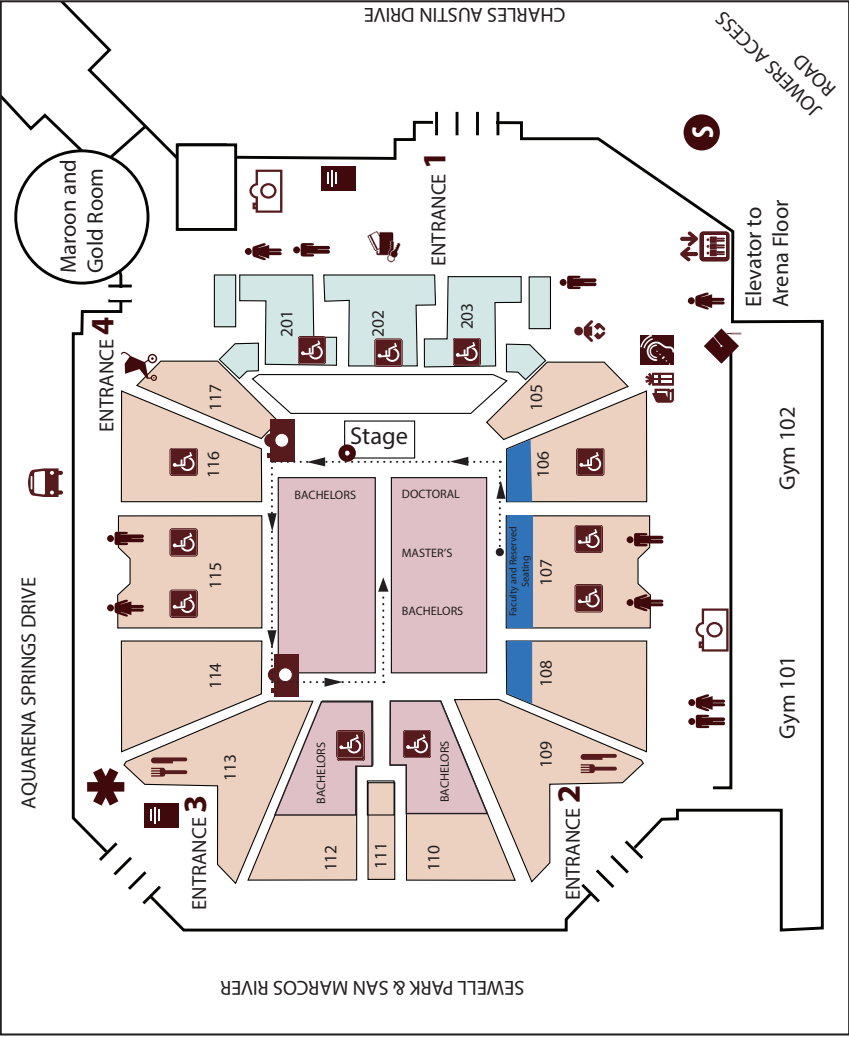

SEATING LEGEND

- General Seating Lower, sections 105-117
- General Seating Upper, sections 201-203
- Candidate Seating, arena floor and sections 110-112
- Faculty and Reserved Seating, sections 106-108
- Candidate Path