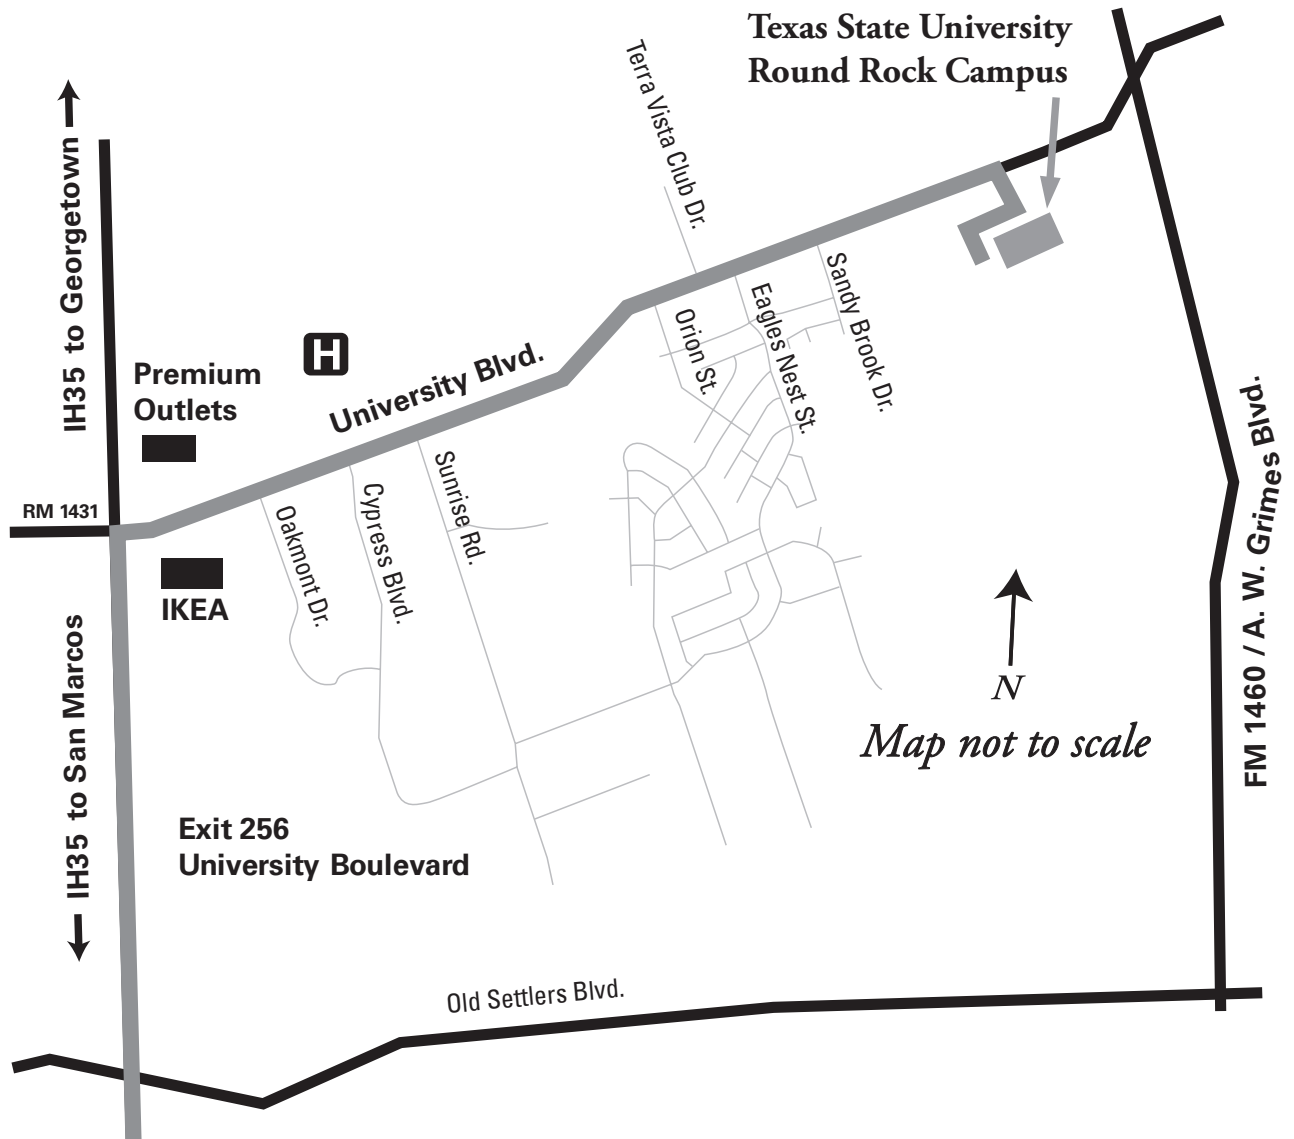

Texas State University Round Rock Campus

1555 University Blvd., Round Rock, TX 78665-8017

512.716.4000

Directions from SOUTH, CENTRAL AUSTIN and SAN MARCOS area:

1. Start out going NORTH on I-35.
2. Take EXIT #256 – SH 1431/University Blvd.
3. Turn RIGHT (East) onto University Blvd.
4. Keep STRAIGHT for approximately 2 miles.
5. AVERY BUILDING, 1555 UNIVERSITY BLVD., will be on RIGHT SIDE.