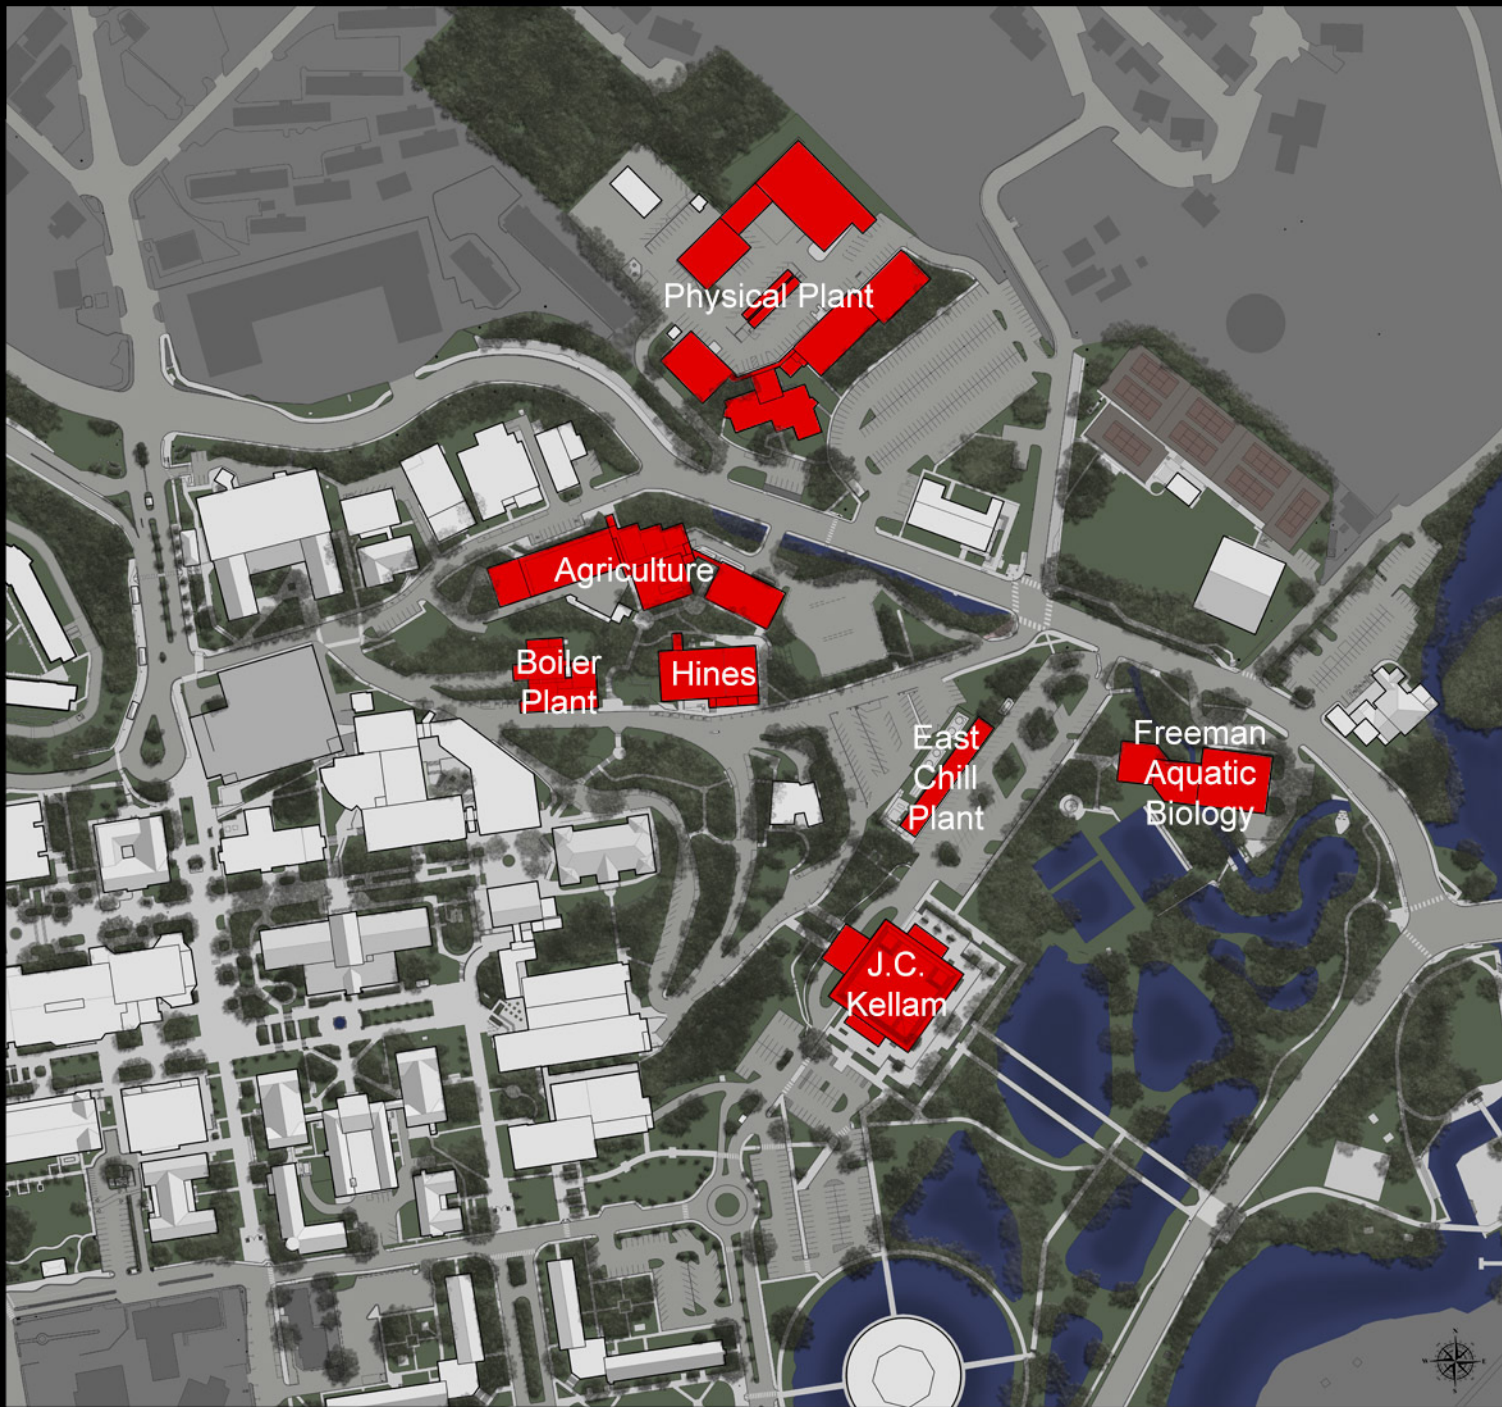

Buildings affected by power outages on March 12th from 6am to 7am
Power interruption will last 3 to 5 seconds per building.

The buildings listed below will experience temporary power interruptions for required maintenance on the campus electrical distribution system on Wednesday, March 12, 2025, between 6am and 7am. Interruptions will last 3 to 5 seconds per building.

The affected buildings include Agriculture, Boiler Plant, Hines Academic Center, East Chill Plant, Freeman Aquatic Biology, Physical Plant and J.C. Kellam Administration.