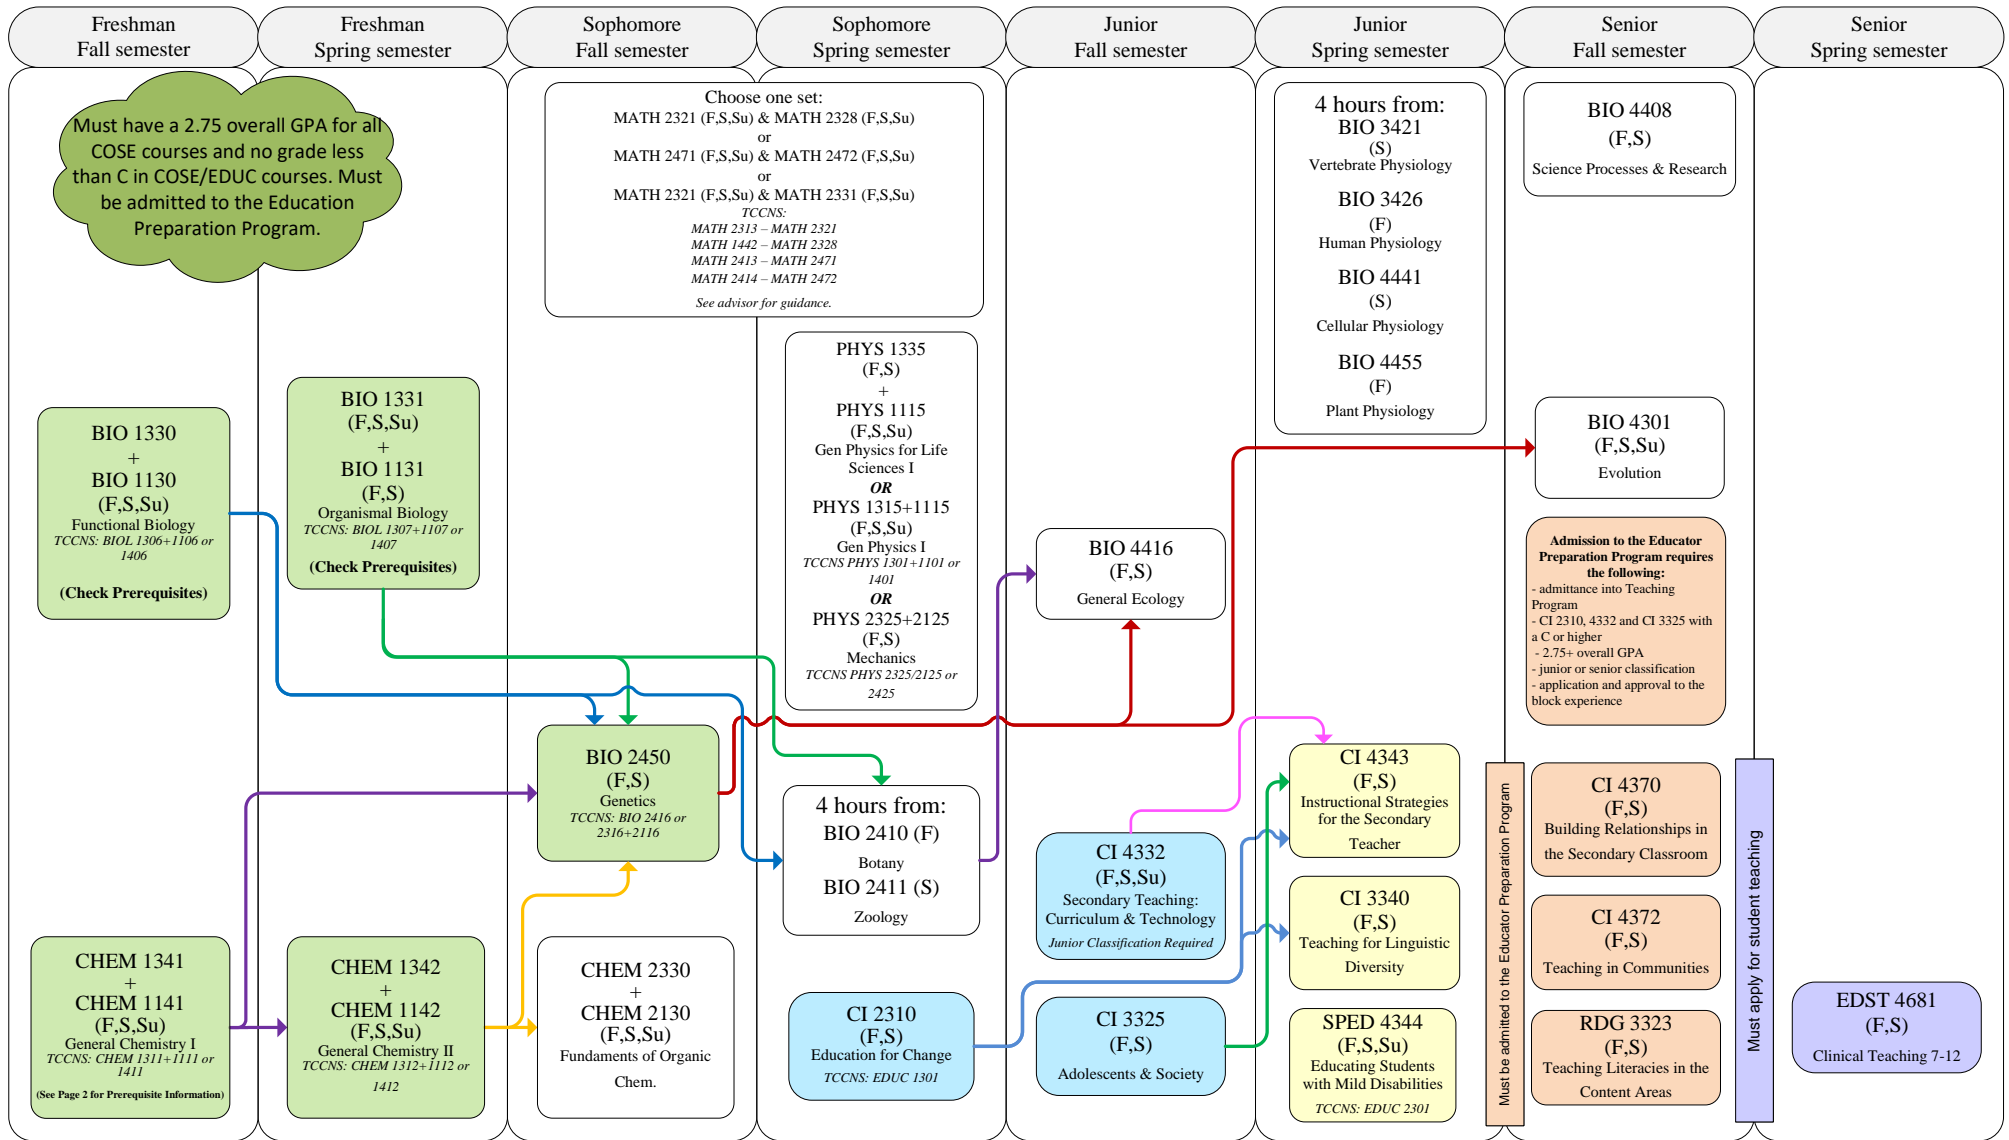

**BS – Biology & Education: Life Science Teacher Certification (SC-BS/BIO/EDUC/SLLS) 2025 Catalog year: College of Science and Engineering**

This is not an official degree audit and it is subject to change. This chart is intended to be used by students who start out at Texas State. Please contact the College of Science Undergraduate Advising Center for advising.

**Note:** In addition to major courses, students must also complete all core and minor requirements (if applicable) and any other requirements for graduation.

**KEY:**  
 Arrows indicate prerequisites.  
 Arrows with dotted lines indicate co-requisites.  
 Arrows with dash lines are recommended prerequisites.  
 Courses taught specific semesters are indicated with the following codes:  
 F-Fall Su-Summer Session I or II  
 S-Spring

Additional WI courses: BIO 4441 – See Advisor to review WI requirements

**Core courses must be completed:**

- 6 credits Core 010
- 3 credits Core 020
- 6 credits Core 030
- 3 credits Core 040
- 3 credits Core 050
- 6 credits Core 060
- 6 credits Core 070
- 3 credits Core 080
- 3 credits Core 090
- 3 credits Core 090, 091, 092, 093, and 094
- TXST options: ENG 1310, ENG 1320, ENG 1321, ENG 3303
- BIO required course: MATH 2321 or 2471
- BIO required course: CHEM 1341/1141, 1342/1142, BIO 1330, 1331, PHYS 1315 or 1335 or 2325/2125
- TXST options: PHIL 1305 or 1320, ENG 2310, 2320, 2330, 2340, 2359, 2360, or 2371
- TXST options: ART 2313, DAN 2313, MU 2313, TH 2313
- TXST options: [HIST 1310/2327/2381] and [HIST 1320/2328/2382]
- TXST options: POST 2310 & POST 2320
- TXST options: ANTH 1312, ECO 2301, ECO 2314, GEO 1310, PSY 1300, SOCI 1310, CA 2351, PFW 1301
- BIO SCED required course: COMM 1310

## **CHEM 1341**