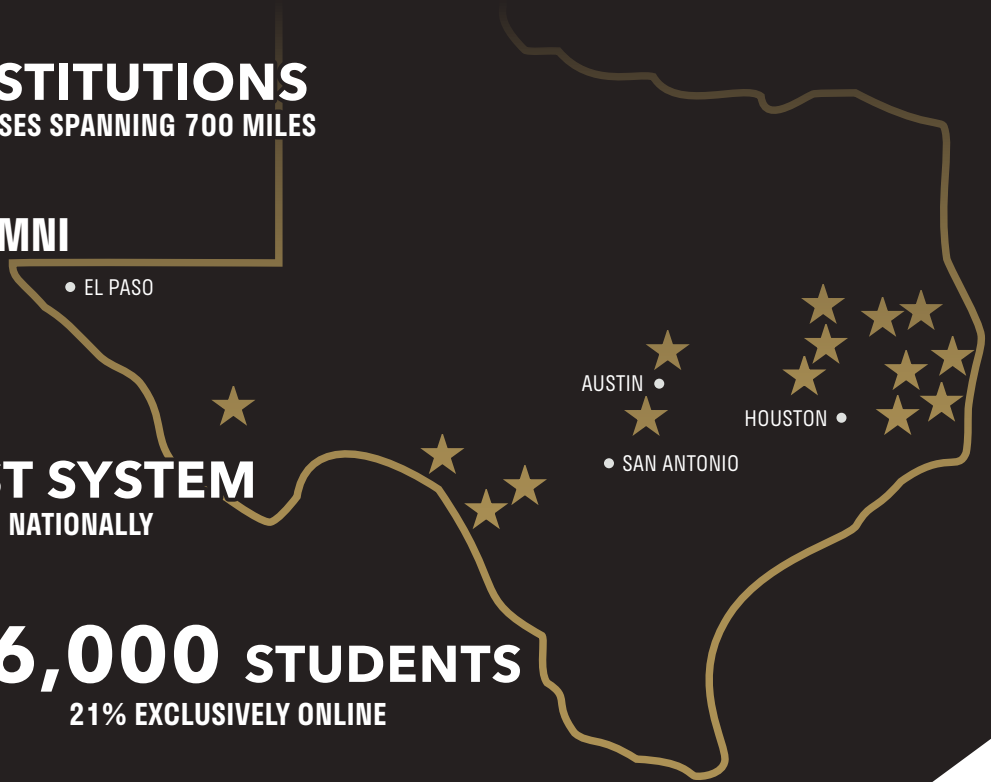

To learn more about the partnership, visit the [Quanta Services Partnership](#) information page.

**7 INSTITUTIONS**  
15 CAMPUSES SPANNING 700 MILES

**528,000 ALUMNI**  
WORLDWIDE

**3<sup>RD</sup> LARGEST SYSTEM**  
IN TEXAS | 18<sup>TH</sup> NATIONALLY

**96,000 STUDENTS**  
21% EXCLUSIVELY ONLINE