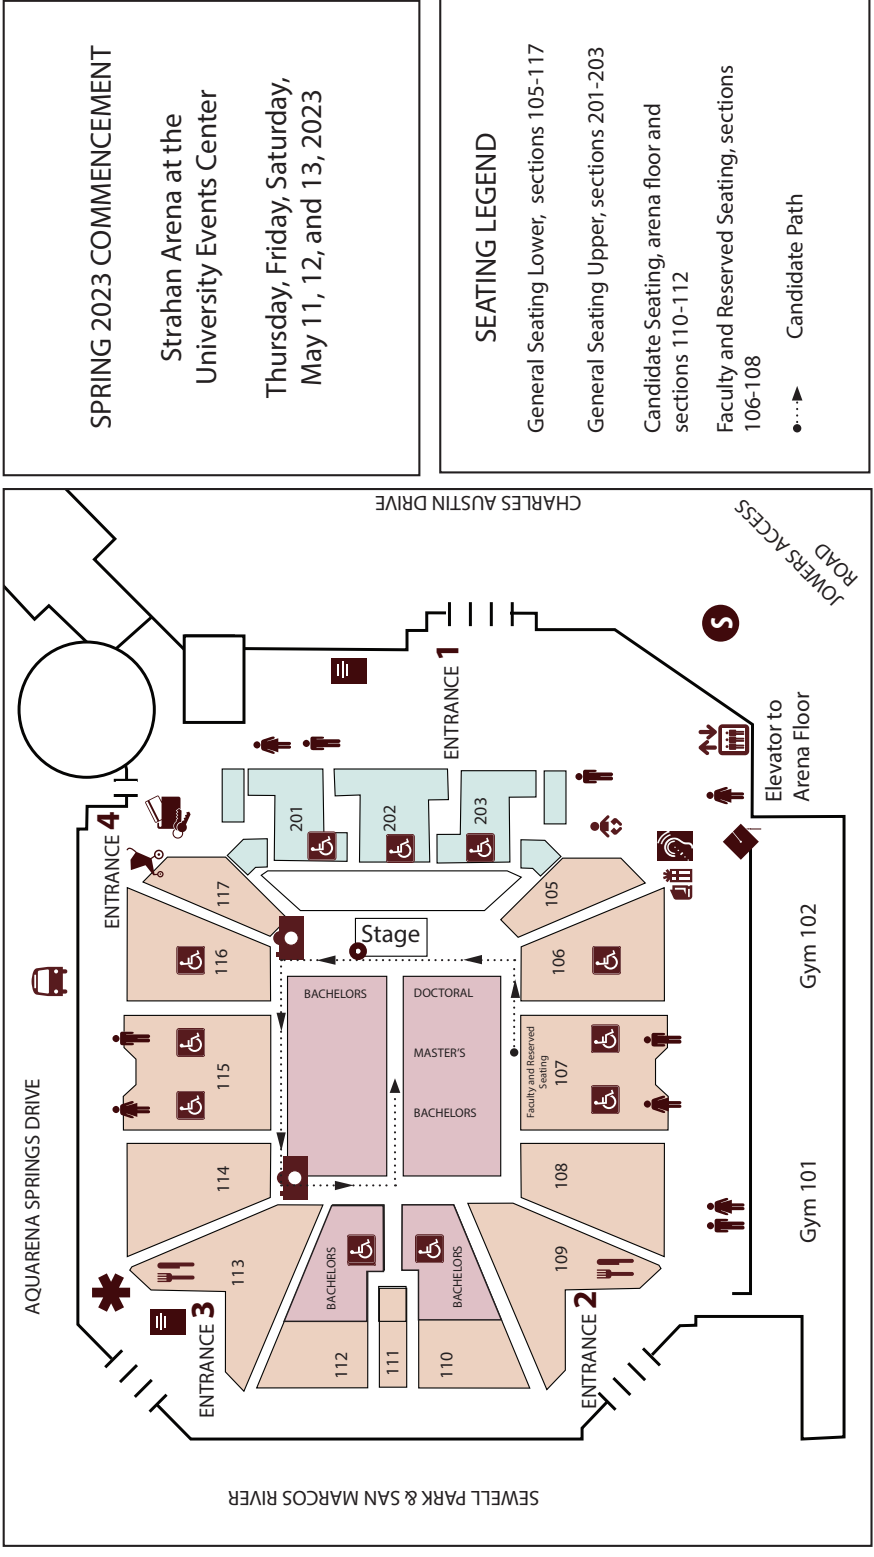

SPRING 2023 COMMENCEMENT

Strahan Arena at the University Events Center

Thursday, Friday, Saturday, May 11, 12, and 13, 2023

SEATING LEGEND

- General Seating Lower, sections 105-117
- General Seating Upper, sections 201-203
- Candidate Seating, arena floor and sections 110-112
- Faculty and Reserved Seating, sections 106-108
- ●...▶ Candidate Path

LEVEL 1 - CONCOURSE LEGEND