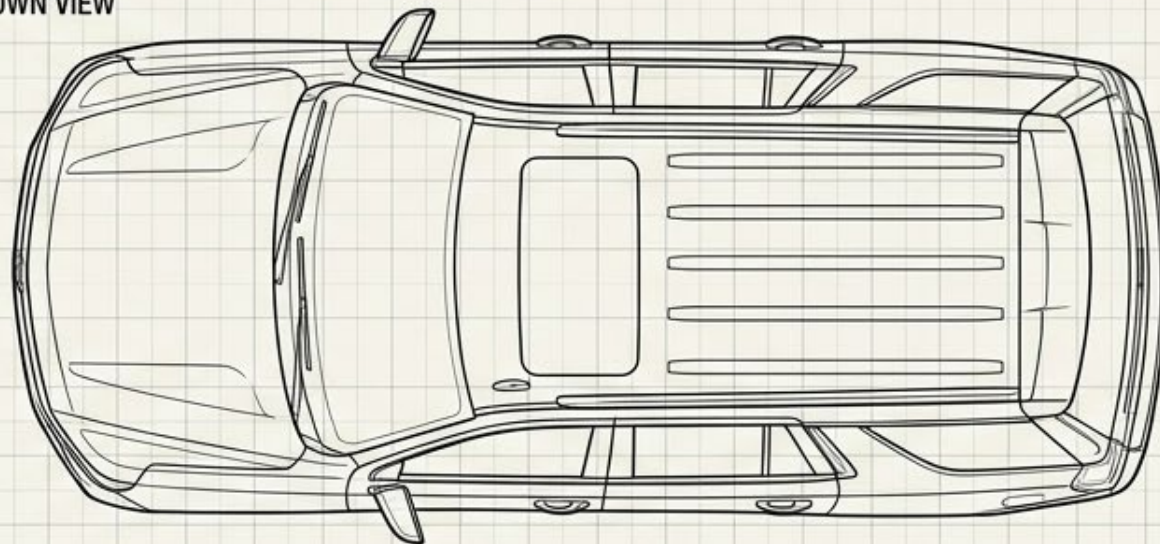

# 2026 CHEVY TAHOE - EXTERIOR DESIGN TEMPLATE

FRONT VIEW

REAR VIEW

TOP-DOWN VIEW

SIDE VIEW (DRIVERS SIDE)