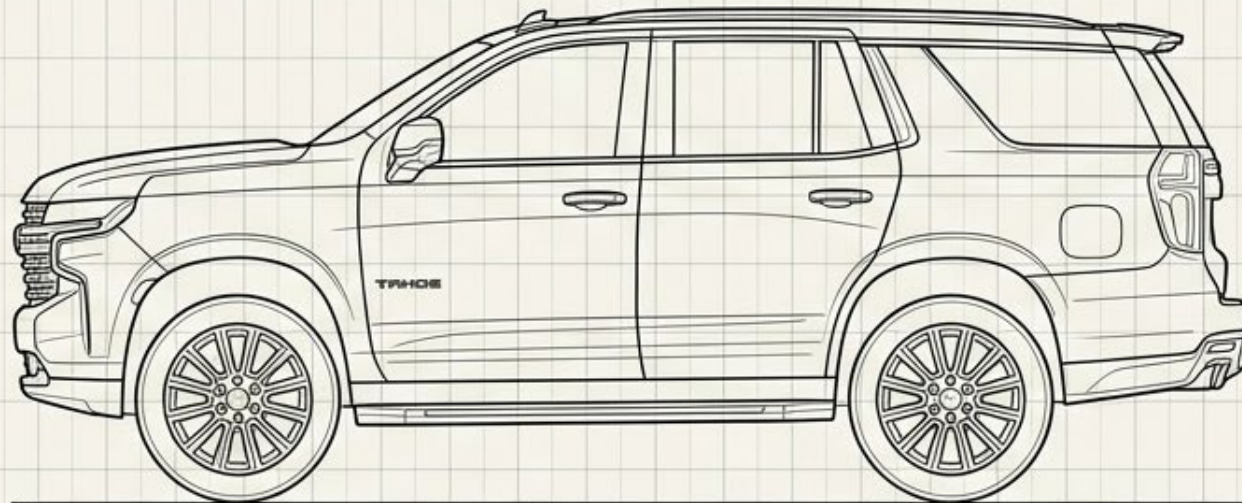

# 2026 CHEVY TAHOE - EXTERIOR DESIGN TEMPLATE

FRONT VIEW

REAR VIEW

TOP-DOWN VIEW

SIDE VIEW (DRIVERS SIDE)