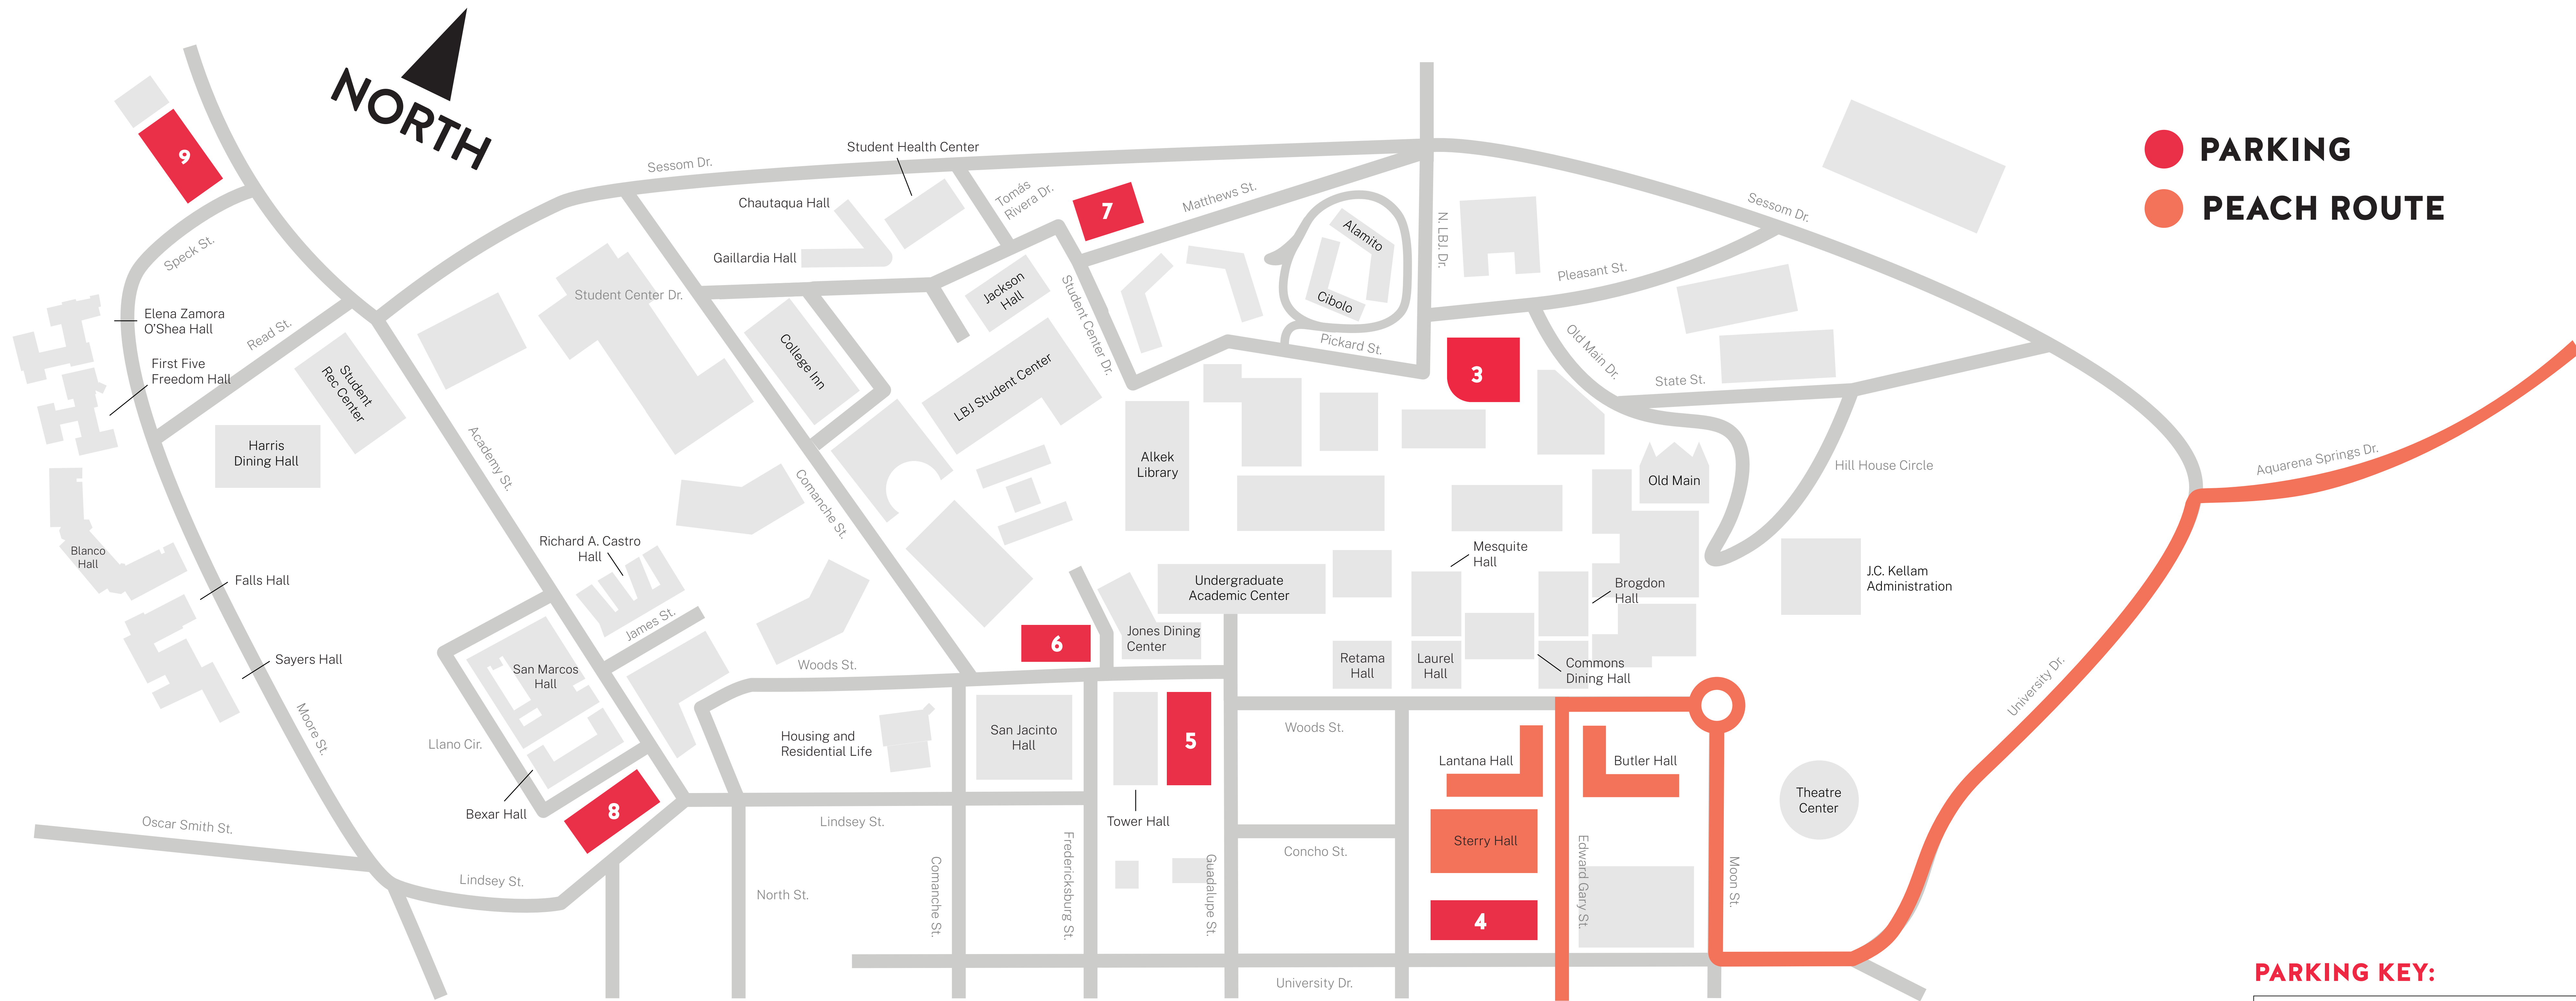

Mill Street Lots and P9 lots will offer an abundance of parking on move-in. Students and Guests are encouraged to relocate their car to where there is parking available. This will not always be the parking structure directly next to your hall. As a service to you, transportation will be offering a bus that will rotate from Parking lot P9 to Mill Street Parking to Edward Gary Garage, and on Comanche St by College Inn and San Jacinto hall. These shuttles will start at 8:30 a.m. and continue through 7:00 p.m.. We ask that your car be relocated to the appropriate permitted parking lot by 7:00 a.m. Monday, August 17.

MOVE-IN: PINK ROUTE

BROGDON, LAUREL, MESQUITE, & RETAMA

PARKING
PURPLE ROUTE

- PARKING KEY:**
- 1: P9 Parking lot
 - 2: Mill St. Parking Lot
 - 3: Pleasant St. Parking Garage
 - 4: Edward Gary Garage
 - 5: Tower Hall Garage (Top floor for unloading only)
 - 6: Wood St. Parking Garage
 - 7: Matthew St. Parking Garage
 - 8: Bexar Hall Parking Garage (Top floor for unloading only)
 - 9: Speck St. Parking Garage

MOVE-IN: PURPLE ROUTE

BEXAR, RICHARD A. CASTRO & SAN MARCO

PARKING
YELLOW ROUTE

MOVE-IN: YELLOW ROUTE

SAN JACINTO & TOWER

- PARKING KEY:**
- 1: P9 Parking lot
 - 2: Mill St. Parking Lot
 - 3: Pleasant St. Parking Garage
 - 4: Edward Gary Garage
 - 5: Tower Hall Garage (Top floor for unloading only)
 - 6: Wood St. Parking Garage
 - 7: Matthew St. Parking Garage
 - 8: Bexar Hall Parking Garage (Top floor for unloading only)
 - 9: Speck St. Parking Garage

MOVE-IN: PEACH ROUTE

BUTLER, LANTANA & STERRY

PARKING KEY:

- 1: P9 Parking lot
- 2: Mill St. Parking Lot
- 3: Pleasant St. Parking Garage
- 4: Edward Gary Garage
- 5: Tower Hall Garage (Top floor for unloading only)
- 6: Wood St. Parking Garage
- 7: Matthew St. Parking Garage
- 8: Bexar Hall Parking Garage (Top floor for unloading only)
- 9: Speck St. Parking Garage