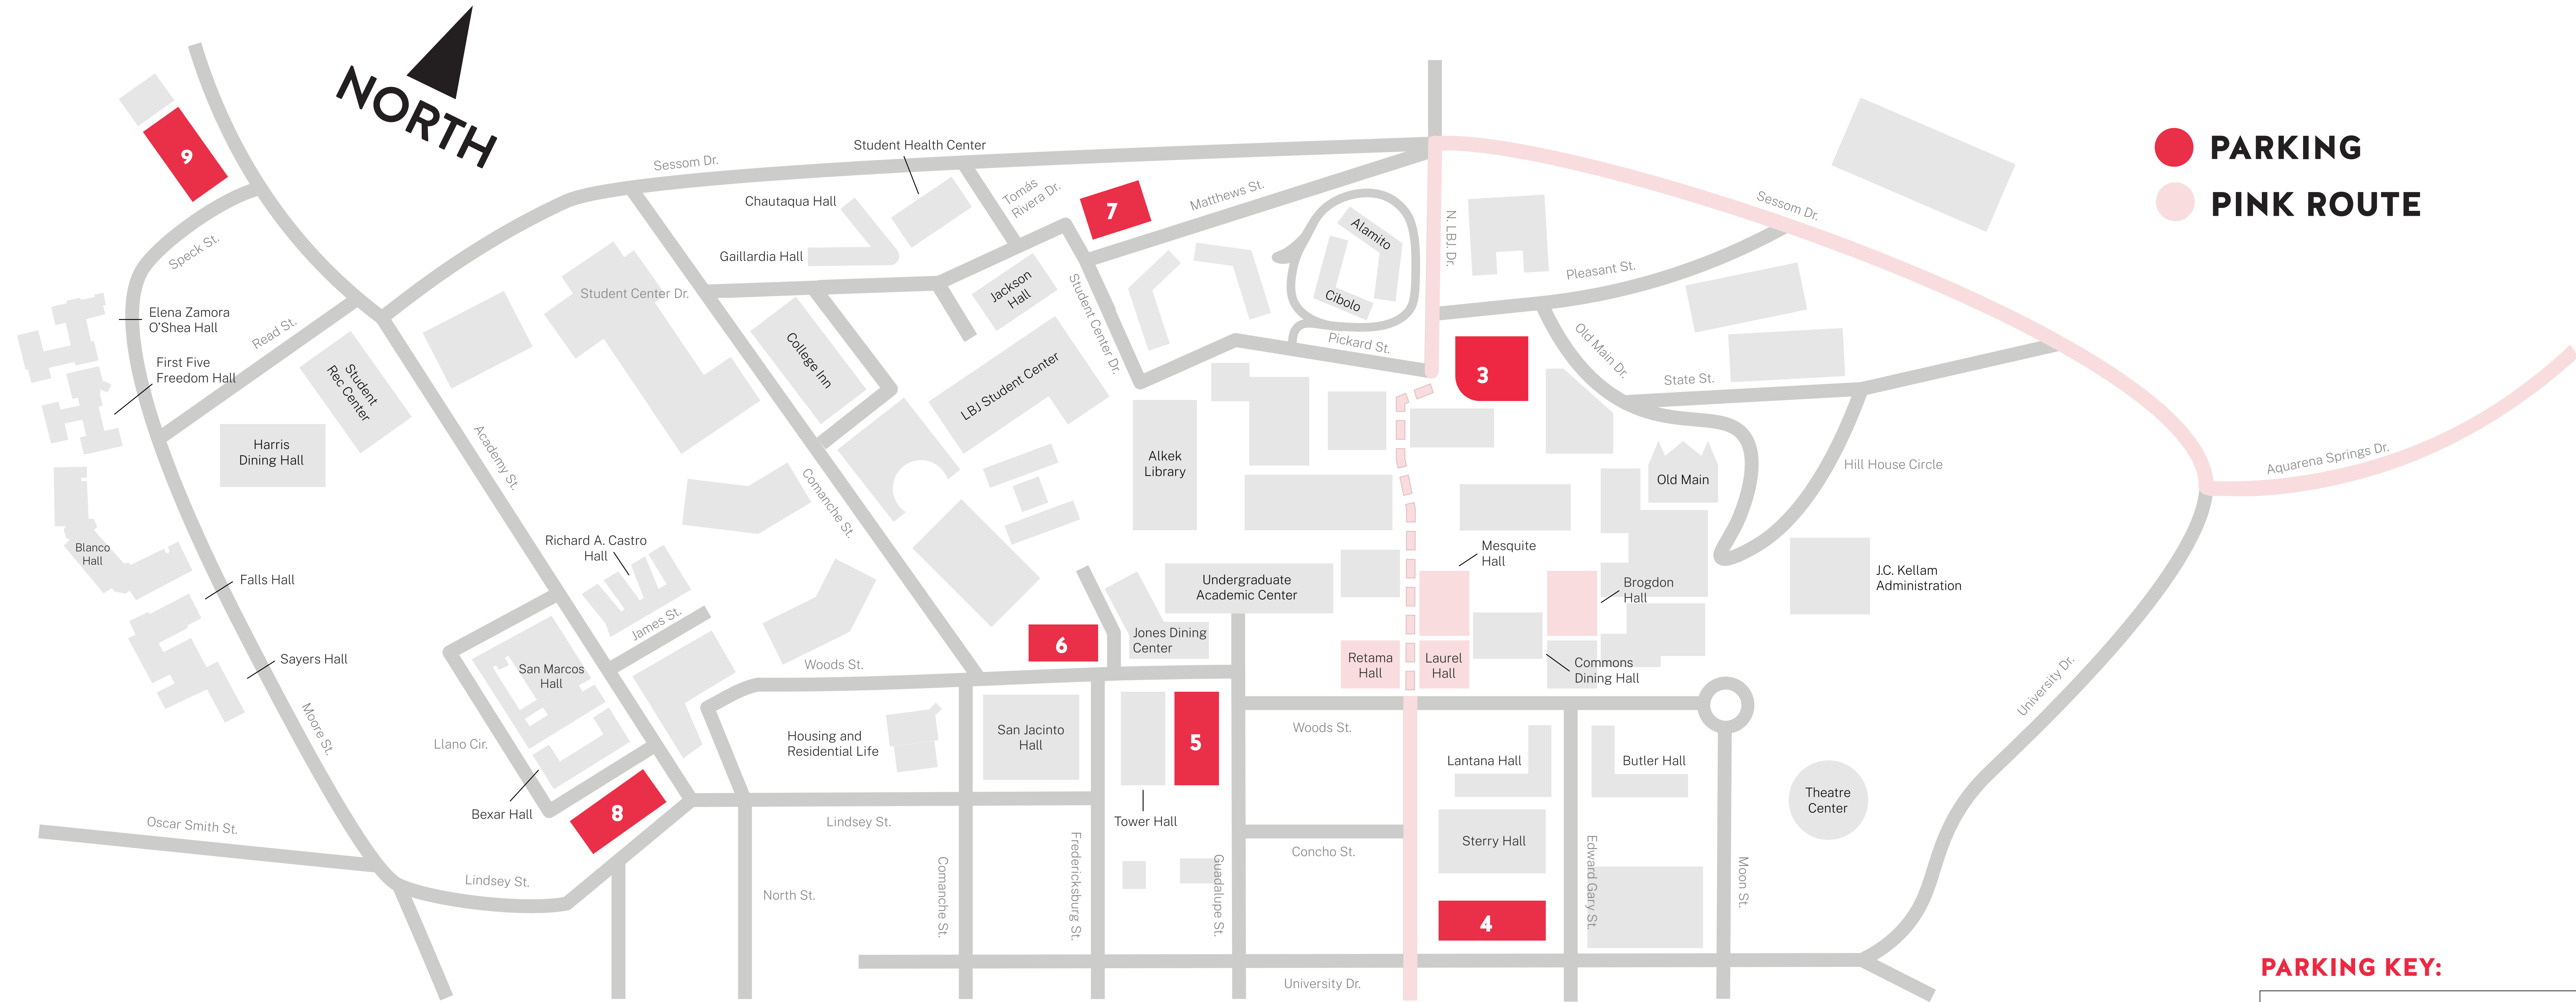

● **PARKING**
● **PINK ROUTE**

PARKING KEY:

- 1: P9 Parking lot
- 2: Mill St. Parking Lot
- 3: Pleasant St. Parking Garage
- 4: Edward Gary Garage
- 5: Tower Hall Garage (Top floor for unloading only)
- 6: Wood St. Parking Garage
- 7: Matthew St. Parking Garage
- 8: Bexar Hall Parking Garage (Top floor for unloading only)
- 9: Speck St. Parking Garage

MOVE-IN: PINK ROUTE

BROGDON, LAUREL, MESQUITE, & RETAMA