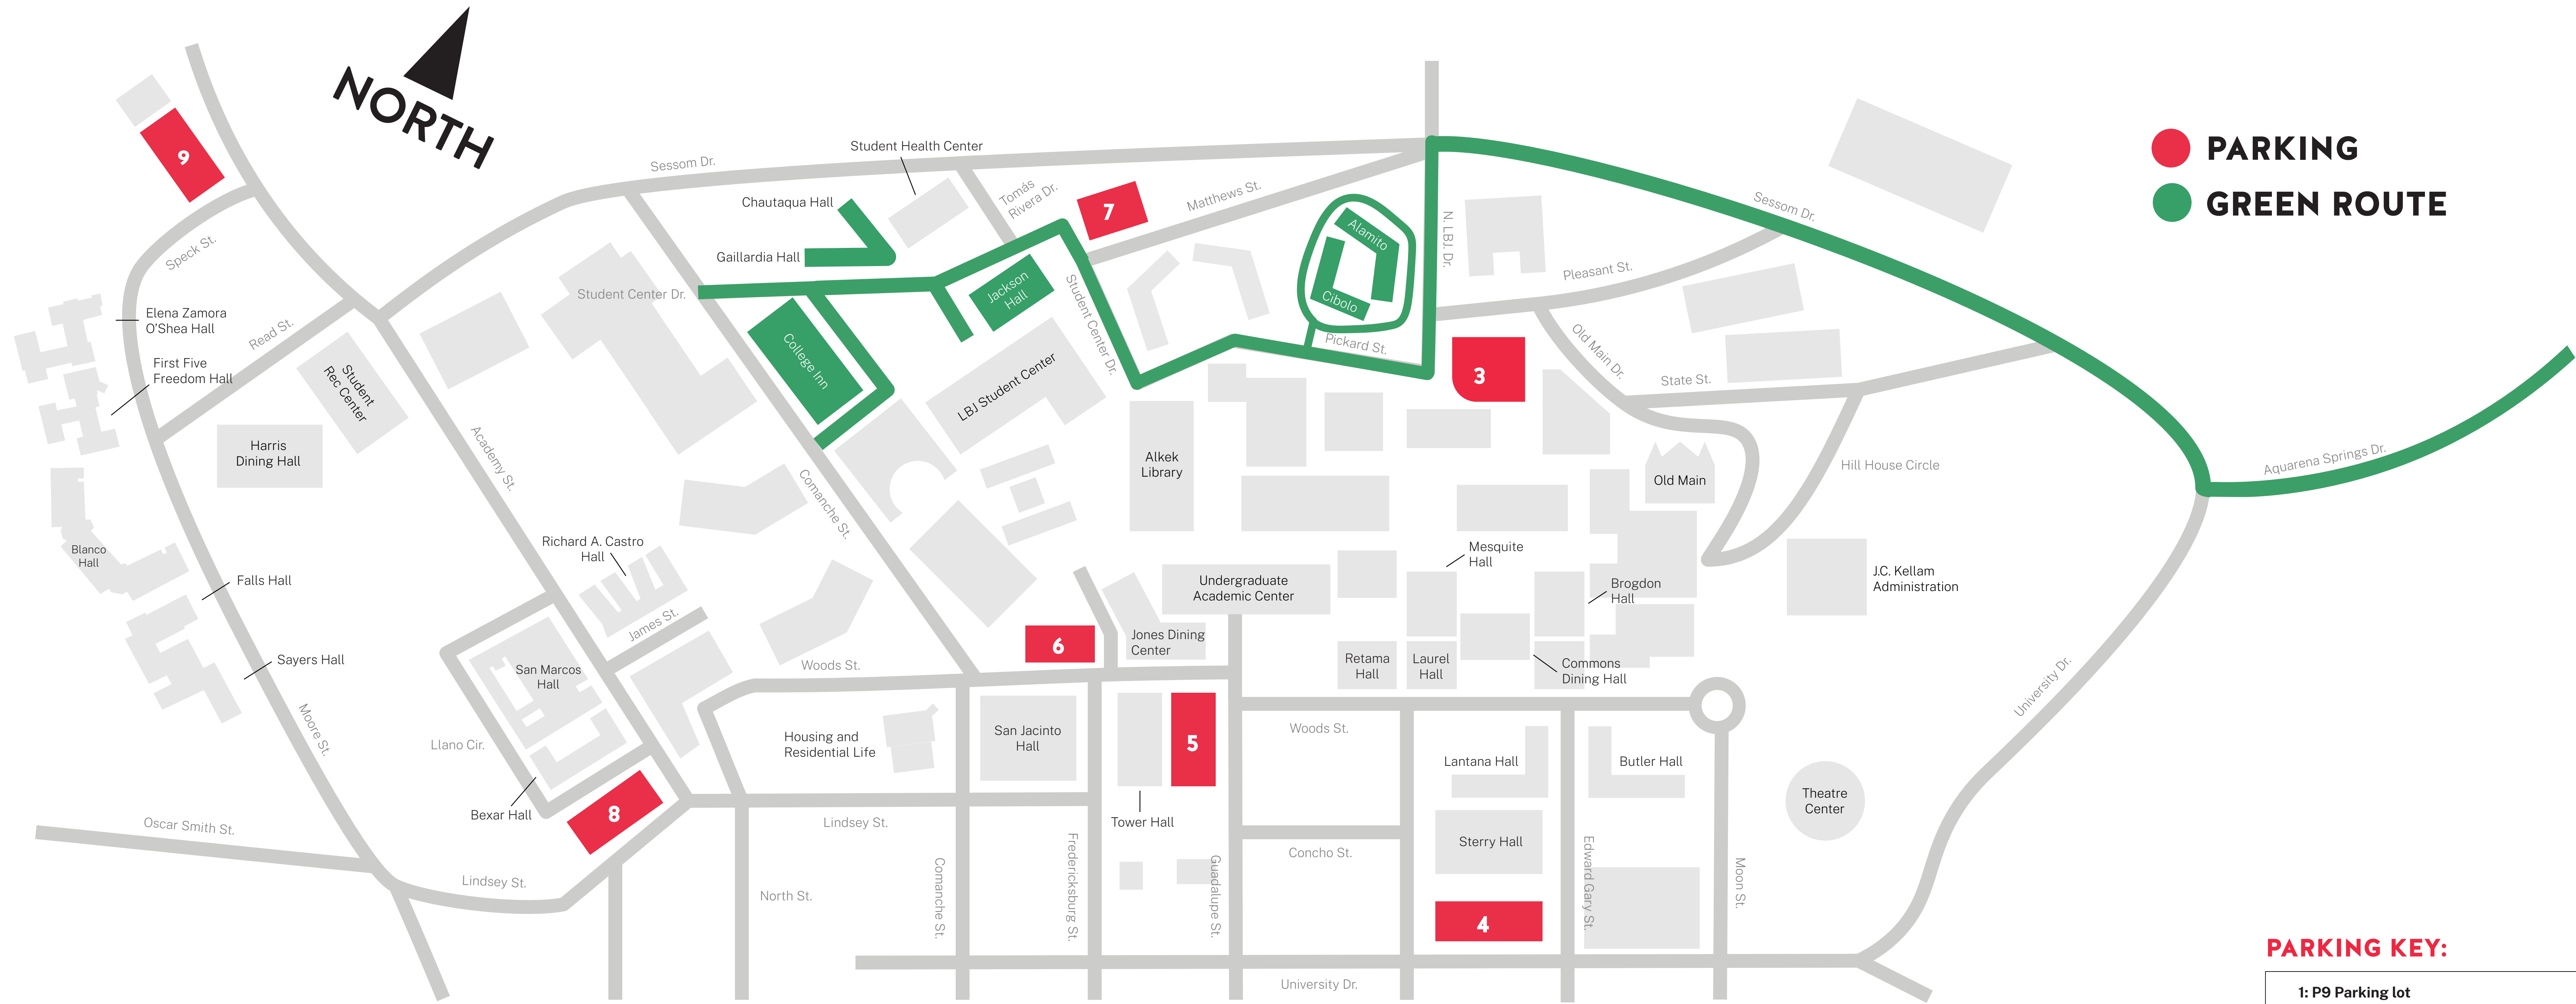

MOVE-IN: GREEN ROUTE

ALAMITO, CIBOLO, CHAUTAUQUA, THE COLLEGE-INN, GAILLARDIA, & JACKSON