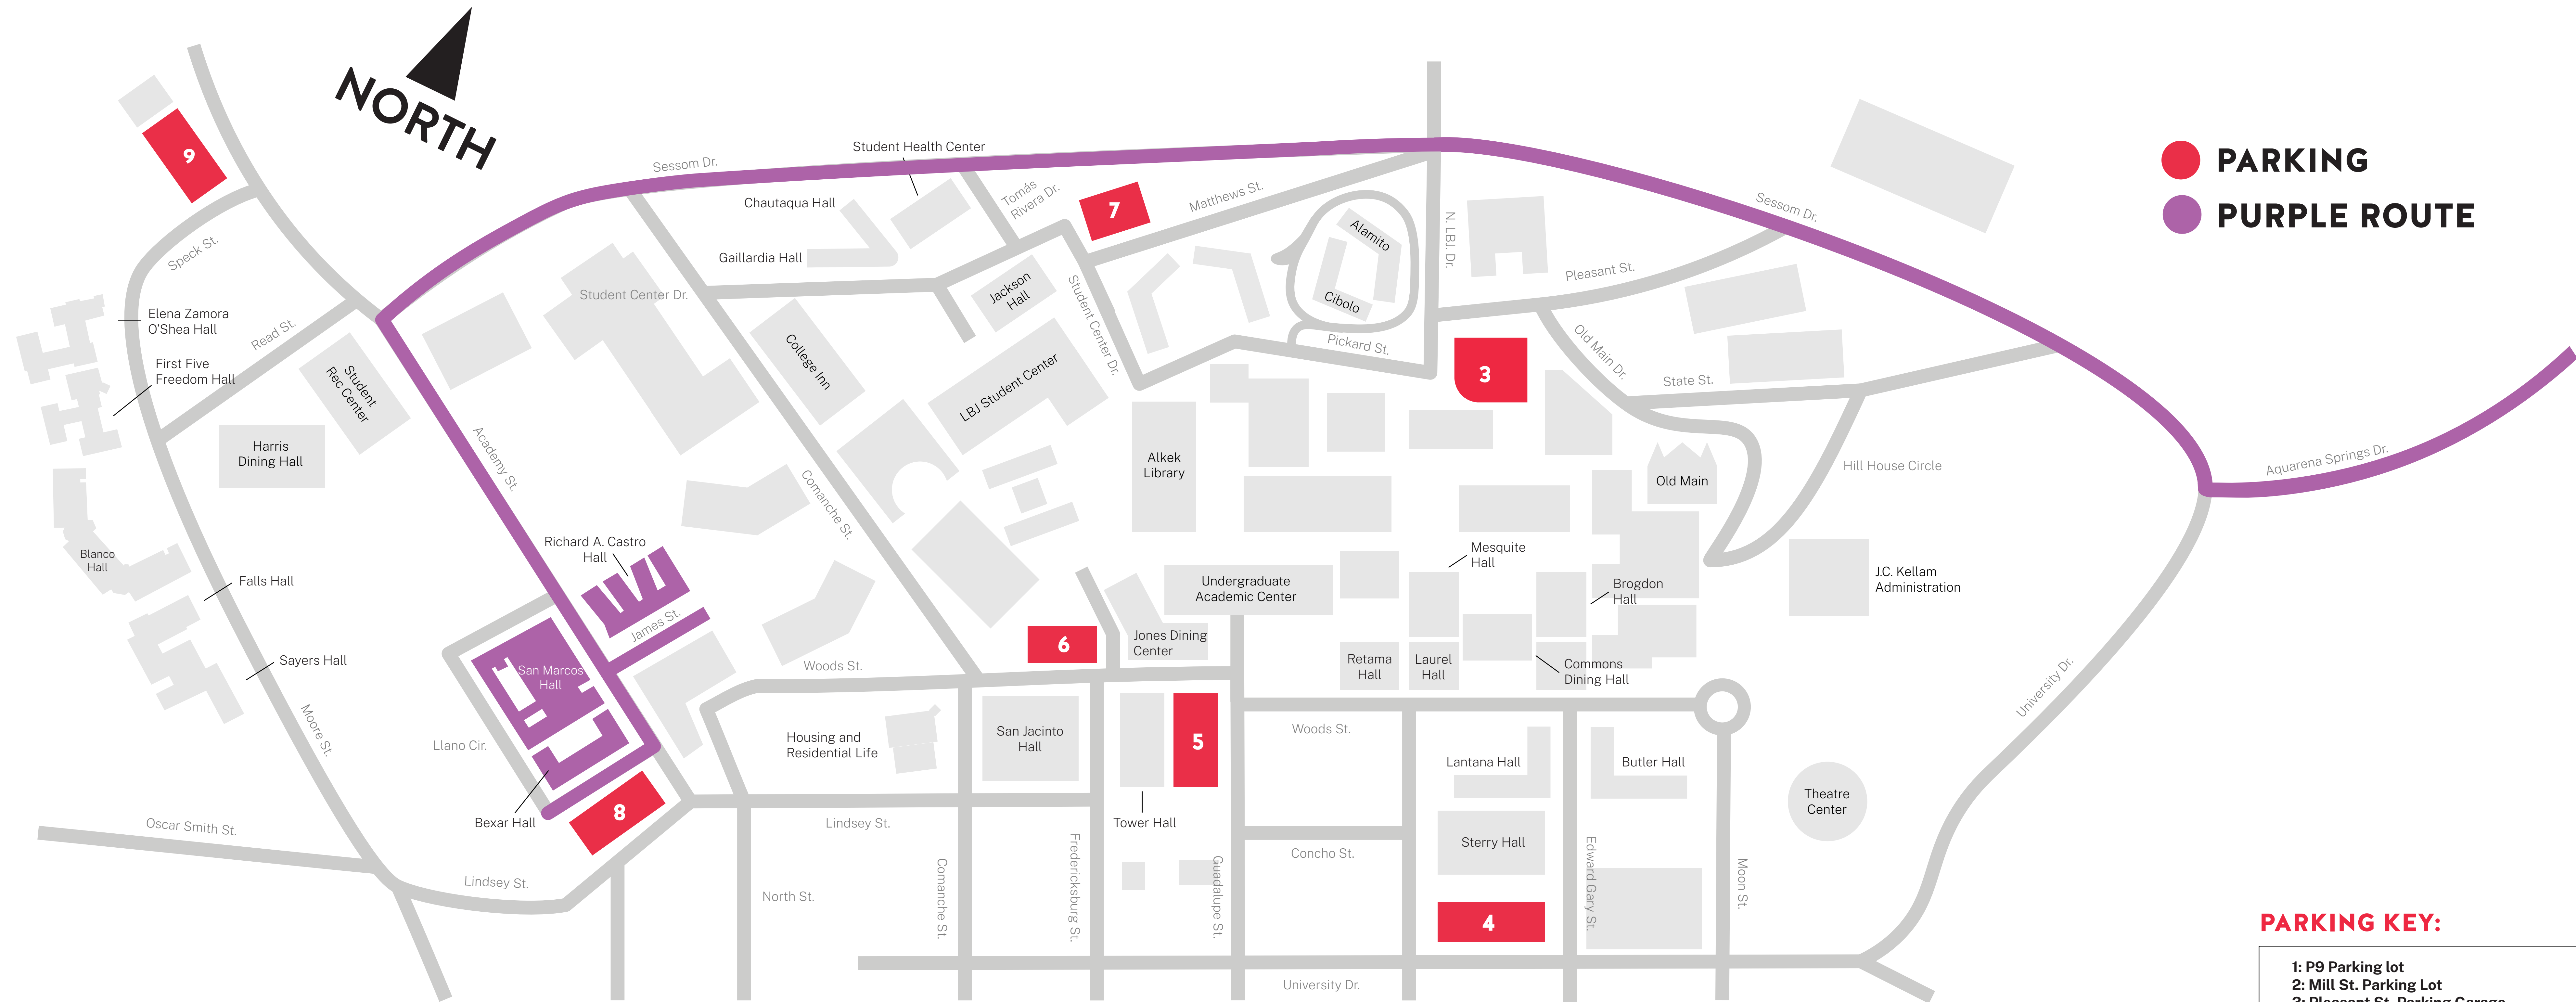

Mill Street Lots and P9 lots will offer an abundance of parking on move-in. Students and Guests are encouraged to relocate their car to where there is parking available. This will not always be the parking structure directly next to your hall. As a service to you, transportation will be offering a bus that will rotate from Parking lot P9 to Mill Street Parking to Edward Gary Garage, and on Comanche St by College Inn and San Jacinto hall. These shuttles will start at 8:30 a.m. and continue through 7:00 p.m.. We ask that your car be relocated to the appropriate permitted parking lot by 7:00 a.m. Monday, August 17.

MOVE-IN: PINK ROUTE

BROGDON, LAUREL, MESQUITE, & RETAMA

PARKING
PURPLE ROUTE

- PARKING KEY:**
- 1: P9 Parking lot
 - 2: Mill St. Parking Lot
 - 3: Pleasant St. Parking Garage
 - 4: Edward Gary Garage
 - 5: Tower Hall Garage (Top floor for unloading only)
 - 6: Wood St. Parking Garage
 - 7: Matthew St. Parking Garage
 - 8: Bexar Hall Parking Garage (Top floor for unloading only)
 - 9: Speck St. Parking Garage

MOVE-IN: PURPLE ROUTE

BEXAR, RICHARD A. CASTRO & SAN MARCO

PARKING
YELLOW ROUTE

MOVE-IN: YELLOW ROUTE

SAN JACINTO & TOWER

- PARKING KEY:**
- 1: P9 Parking lot
 - 2: Mill St. Parking Lot
 - 3: Pleasant St. Parking Garage
 - 4: Edward Gary Garage
 - 5: Tower Hall Garage (Top floor for unloading only)
 - 6: Wood St. Parking Garage
 - 7: Matthew St. Parking Garage
 - 8: Bexar Hall Parking Garage (Top floor for unloading only)
 - 9: Speck St. Parking Garage

MOVE-IN: PEACH ROUTE

BUTLER, LANTANA & STERRY

PARKING KEY:

- 1: P9 Parking lot
- 2: Mill St. Parking Lot
- 3: Pleasant St. Parking Garage
- 4: Edward Gary Garage
- 5: Tower Hall Garage (Top floor for unloading only)
- 6: Wood St. Parking Garage
- 7: Matthew St. Parking Garage
- 8: Bexar Hall Parking Garage (Top floor for unloading only)
- 9: Speck St. Parking Garage