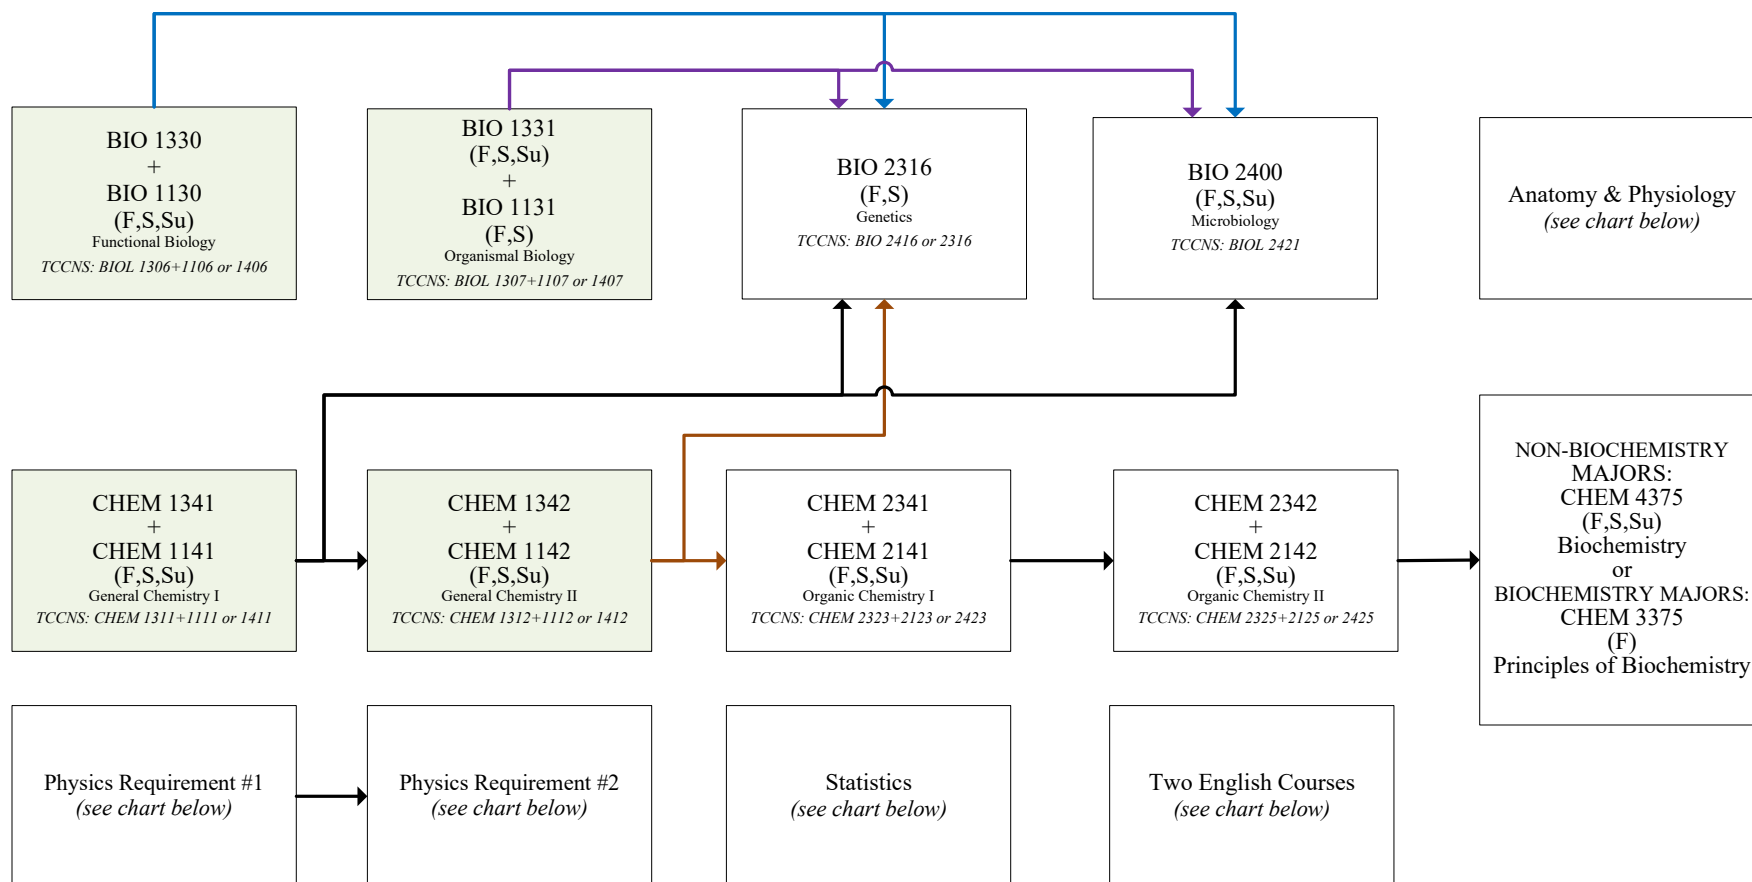

Pre-Dental Studies

2026 Catalog

	Physics Requirement #1	Physics Requirement #2	Statistics	Anatomy & Physiology	Two English courses
<i>Recommended for Chemistry, Biochemistry, Engineering, or Engineering Technology majors</i>	PHYS 2325+2125 Mechanics	PHYS 2326+2126 Electricity + Magnetism	MATH 2328 – Elementary Statistics or MATH 3305 – Probability + Statistics	BIO 3425 – Human Anatomy & BIO 3426 – Human Physiology	ENG 1310 ENG 1320 ENG 1321 ENG 2310 ENG 2320 ENG 2330 ENG 2340 ENG 2359 ENG 2360 ENG 2371 ENG 3303 HON 2301A
<i>Recommended for Biology and Microbiology majors</i>	PHYS 1335+1115 General Physics I for Life Sciences Majors	PHYS 1345+1135 General Physics II for Life Sciences Majors	MATH 2328 – Elementary Statistics TCCNS: MATH 1342	or	
<i>Recommended for Health Sciences majors</i>	PHYS 1315+1115 General Physics I	PHYS 1325+1125 General Physics II	HP 3325, SOCI 3307, PSY 2301, CJ 3347, or MATH 2328	BIO 3421 – Vertebrate Physiology & BIO 4464 – Vertebrate Anatomy	
<i>Recommended for Psychology majors</i>	PHYS 1315+1115 General Physics I	PHYS 1325+1125 General Physics II	PSY 2301 – Intro to Statistics	<i>Check prerequisites</i>	